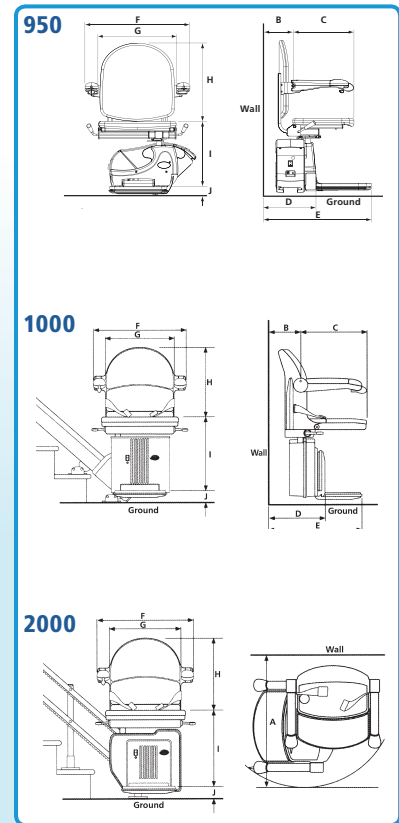

# STERLING STAIRLIFTS

SPECIFICATIONS	950	1000	2000
<b>A</b> Minimum swivel radius	26¾"	28½"	29"
<b>B</b> Minimum wall to seat back	3"	5¾"	6½"
<b>C</b> Seat depth	16½"	15¾"	15¾"
<b>D</b> Minimum folded width to footplate	11¼"	15¼"	15¾"
<b>E</b> Minimum open width to edge of footplate	23"	26½"	26¼"
<b>F</b> Armrest width – external	24½"	23½"	23½"
<b>G</b> Armrest width – internal	19"	17¼"	17¼"
<b>H</b> Seat back height	18¼"	16½"	16½"
<b>I</b> Footplate to seat height – standard seat	15¼" - 19¼"	18 - 22½"	20 - 25"
<b>I</b> Footplate to seat height – perch seat	NA	21 - 34¾"	26 - 30¾"
<b>J</b> Minimum footplate height	19¼"	3"	2¾"
Minimum track intrusion into staircase	6¼"	5½"	4½"
Minimum track intrusion into top landing (typical at 45°)	6"	3½"	NONE
Weight capacity	266 lbs.	302 lbs.	302 lbs.*
Speed	5" sec (approx)		
Power supply	24v DC battery		
Charger	110v	110v	110v
Maximum staircase angle	50°	56°	56°
OPTIONS			
Manual hinge	YES	YES	NO
Power hinge	NO	YES	YES
Power swivel	NO	YES	YES
Power footrest	NO	YES	YES
SpaceSaver™ seat	NO	YES	YES
Perch seat	NO	YES	YES