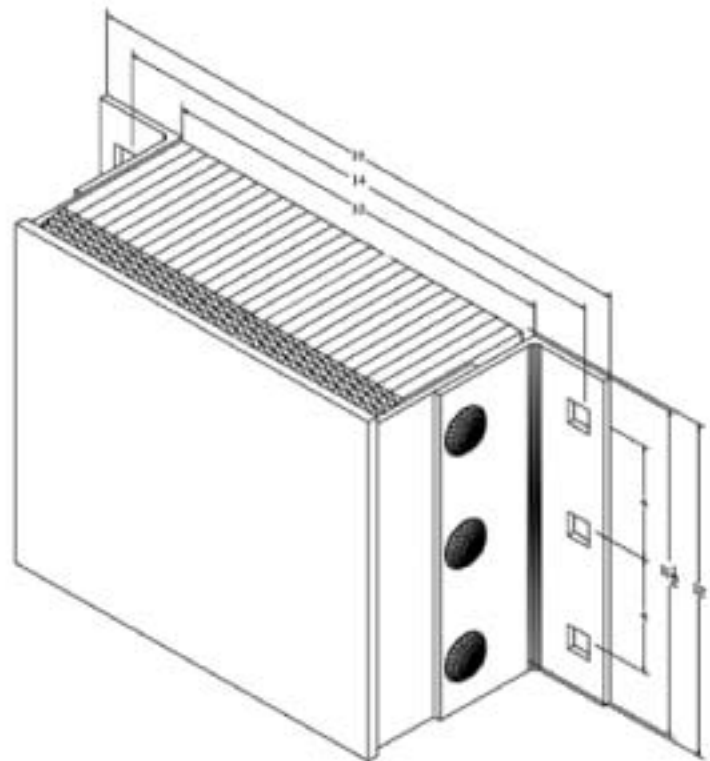

**MODEL: B612-14SF**

Size

Projection 6-5/8"  
Height 12"

Length:

-Overall 16"  
-Anchor Holes 14"  
-Rubber 10"  
Angle Size (2) 1/4"x3"x4"x9-1/2"  
Slot Angle Size (2) 1/4"x3"x4"x12"  
Face Plate Size (1) 3/8"x7"x12"

Bolt Heads Are Inscribed  
"DURABLE CORP"

All measurements are +/- 1/8"