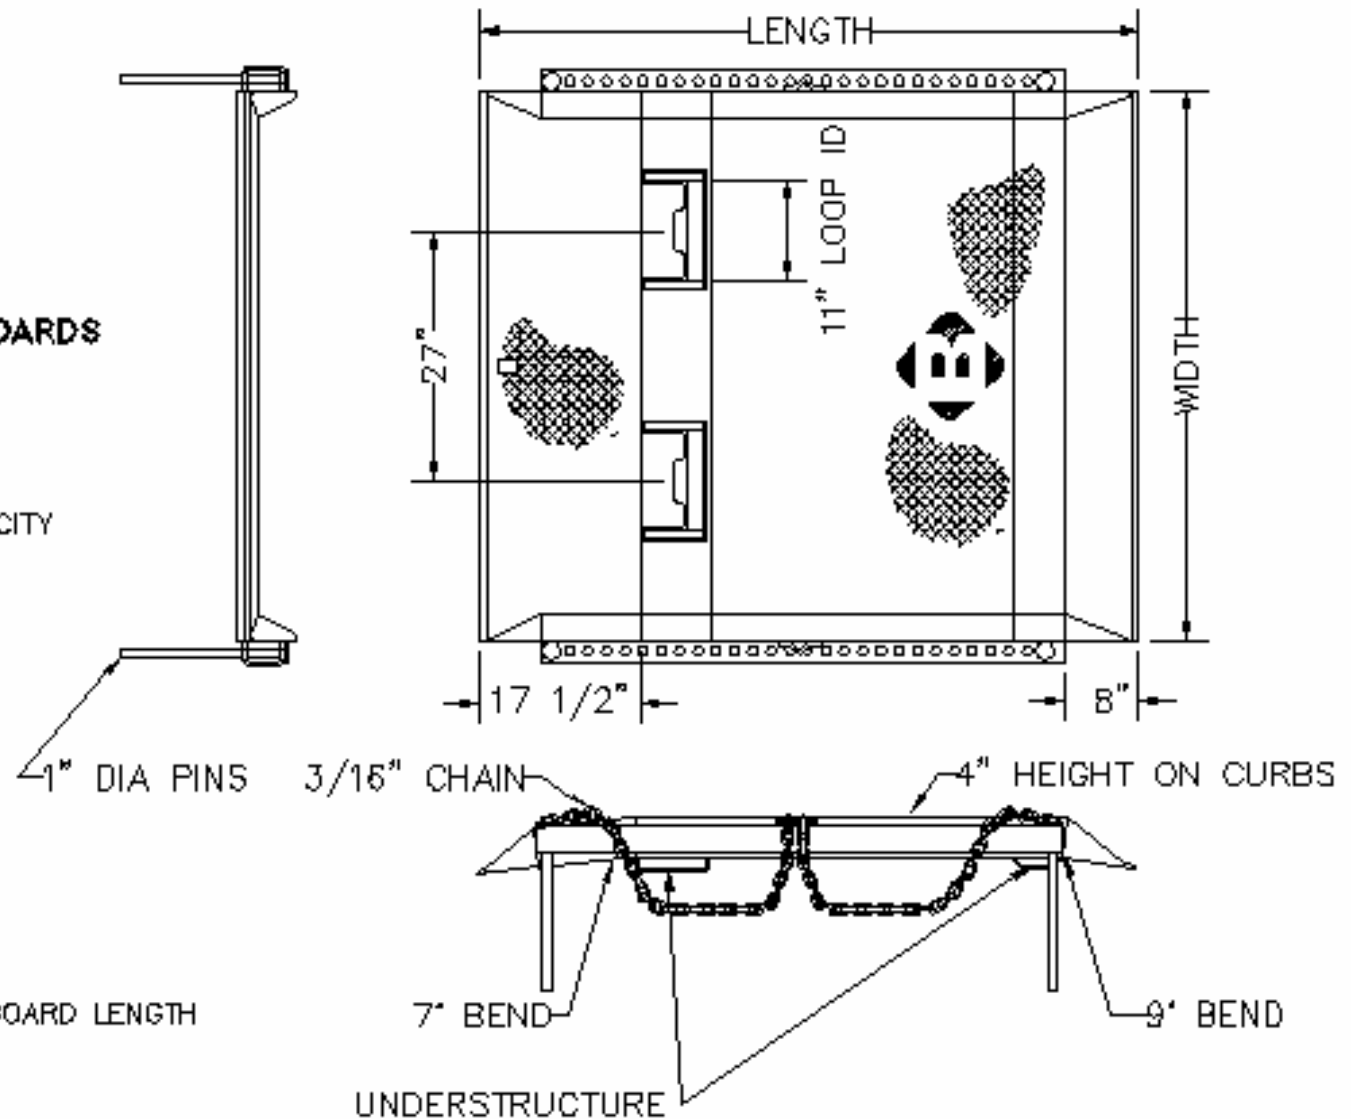

STEEL RED PIN DOCKBOARDS

15C6072

— LENGTH
 — WIDTH
 — MODEL
 — 15,000 CAPACITY

- PIN LENGTH VARIES WITH BOARD LENGTH

BLUFF MFG.

9201 S. FREEWAY
 FORT WORTH, TX 76140

MODEL: C BOARD

CUSTOMER:

PART NO:

REV. LEVEL:

MATERIAL:

DRAWN:

WEIGHT:

DATE:

THE INFORMATION CONTAINED IN THIS DRAWING IS THE SOLE PROPERTY OF BLUFF MANUFACTURING. ANY REPRODUCTION IN PART OR WHOLE WITHOUT THE WRITTEN PERMISSION OF BLUFF MANUFACTURING IS PROHIBITED.