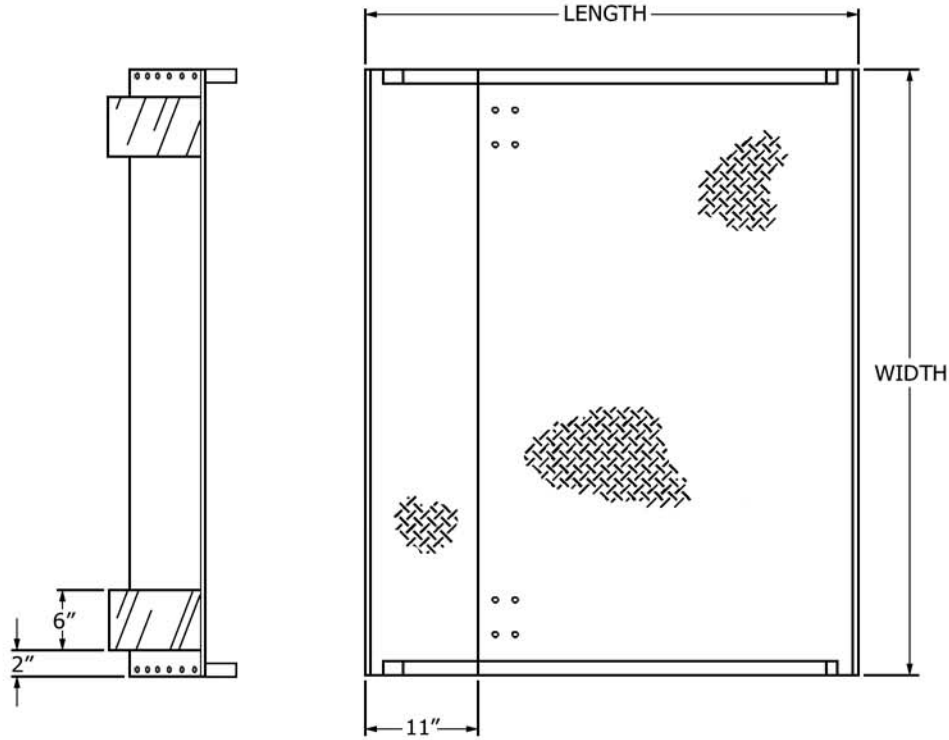

ALUMINUM DOCK BOARDS MODELS AC & BC

PLATE LENGTH	LEG LENGTH
24" -- 36"	7"
42"--48"	9"
54"--60"	11"
66"--72"	13"
78"-96"	17"