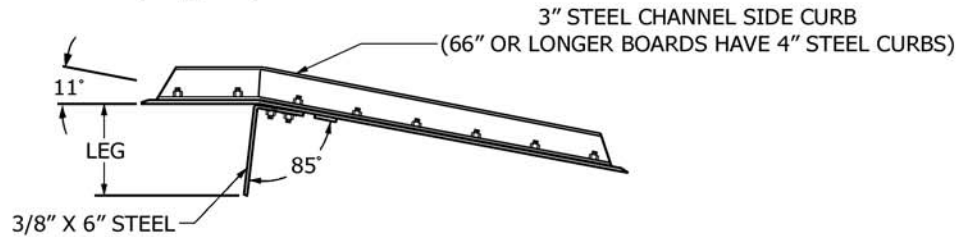

ALUMINUM DOCK BOARDS MODELS AC & BC

PLATE LENGTH	LEG LENGTH
24" -- 36"	7"
42"--48"	9"
54"--60"	11"
66"--72"	13"
78"-96"	17"