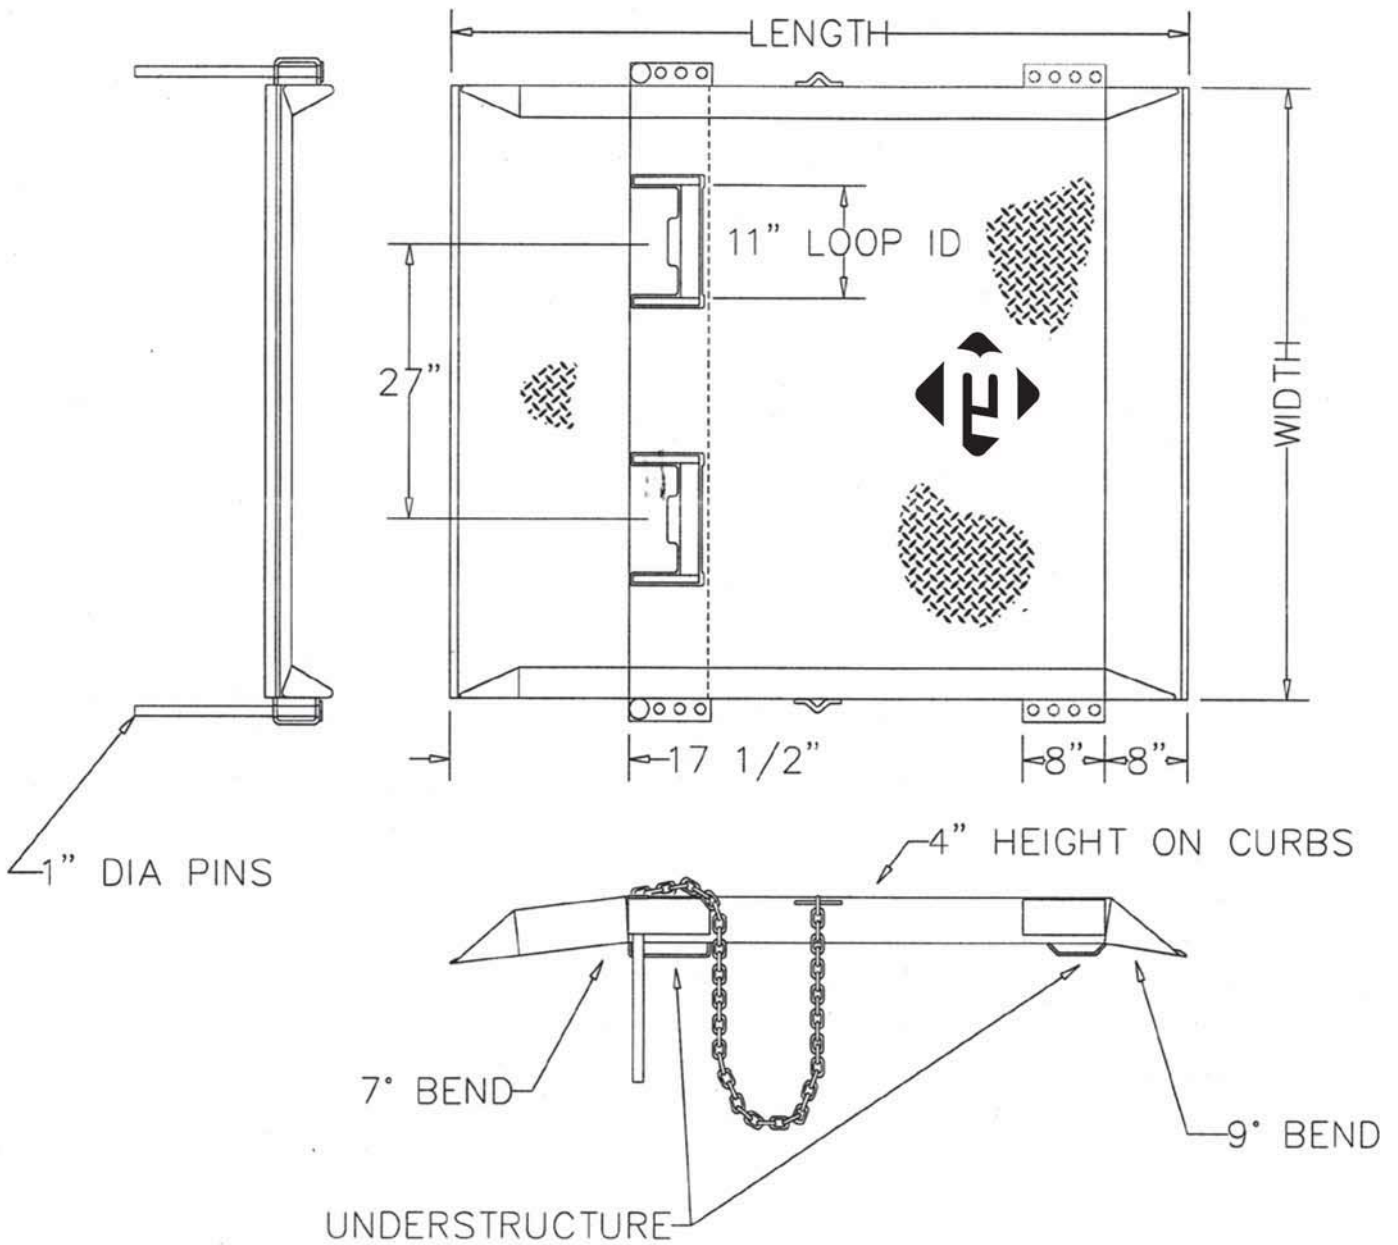

STEEL DOCK BOARDS MODEL T

15T6072

——— LENGTH
 ——— WIDTH
 ——— MODEL
 ——— 15,000 CAPACITY

BOARD LENGTH

48"–60"
 66"–72"
 78"–84"
 90"–96"

PIN LENGTH

20"
 24"
 30"
 36"