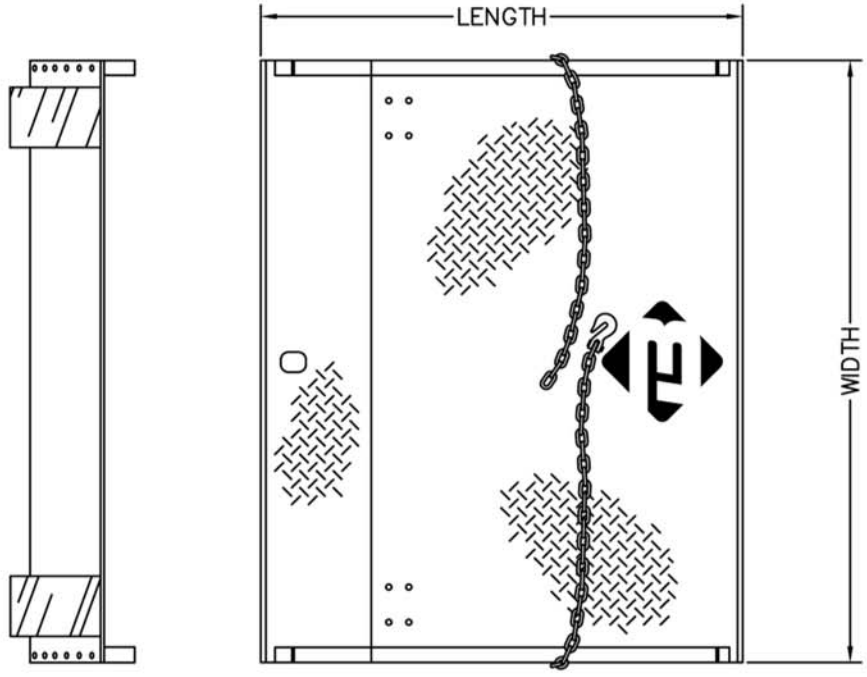

ALUMINUM DOCKBOARDS WITH BOLT-ON STEEL CURBS

MODEL SC

10SC6048

LENGTH
WIDTH
MODEL
10,000 LB CAP

BOARD LENGTH	LEG LENGTH
36"	7"
42"–48"	9"
54"–60"	11"
66"–72"	13"