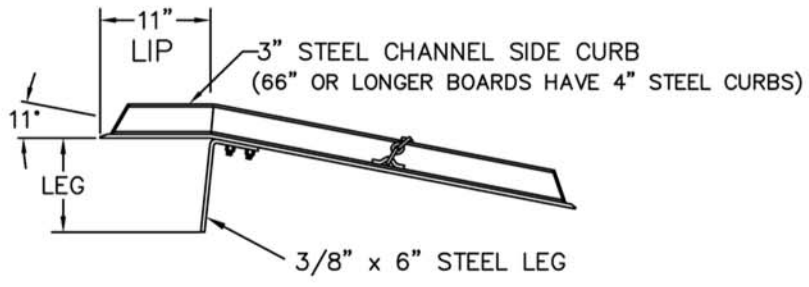

ALUMINUM DOCKBOARDS WITH BOLT-ON STEEL CURBS

MODEL SC

10SC6048

LENGTH
WIDTH
MODEL
10,000 LB CAP

BOARD LENGTH	LEG LENGTH
36"	7"
42"–48"	9"
54"–60"	11"
66"–72"	13"