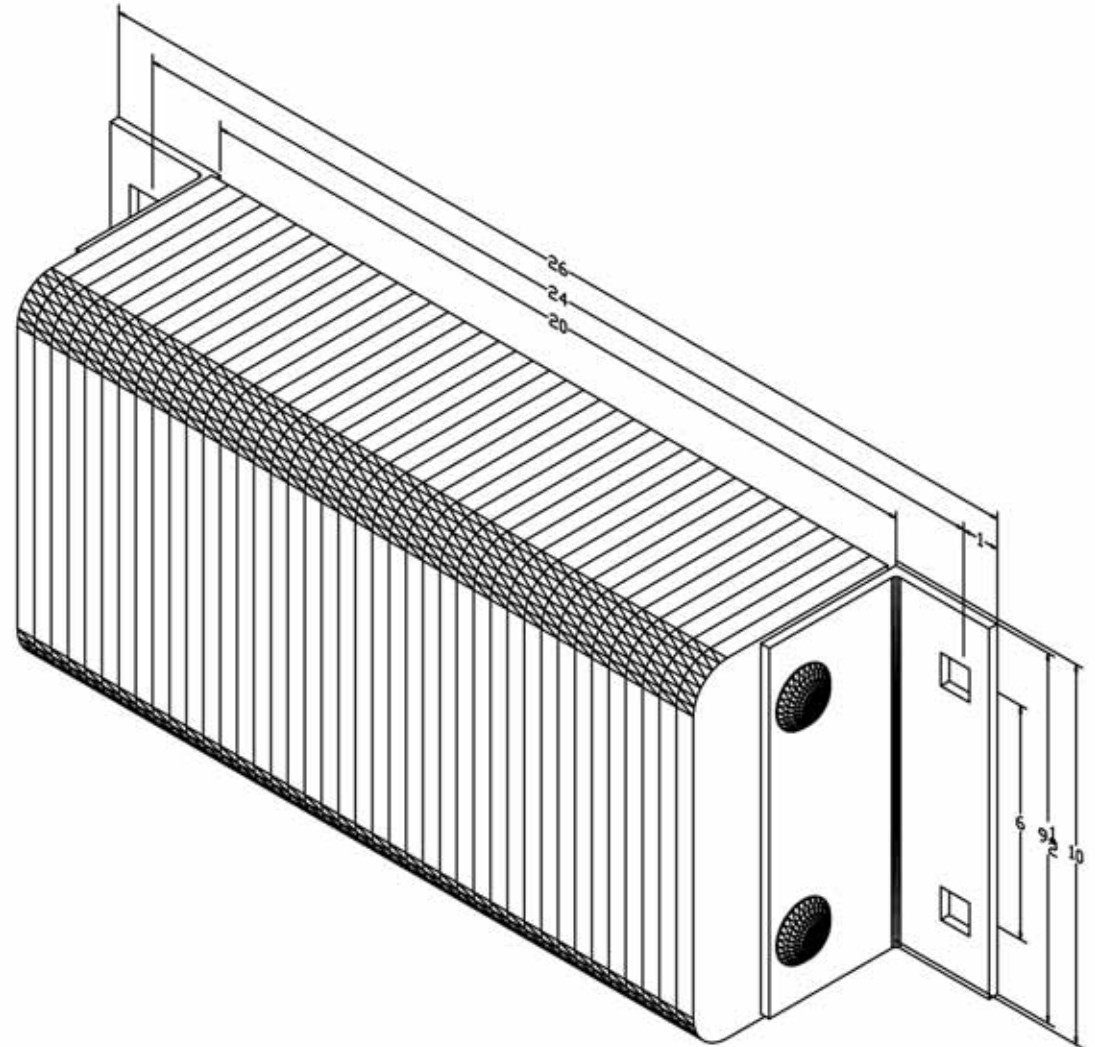

MODEL: *B610-24*

Size

Projection 6"
Height 10"

Length:

-Overall 26"
-Anchor Holes 24"
-Rubber 20"
Angle Size (2) 1/4"x3"x4"x9-1/2"

All measurements are +/- 1/8"