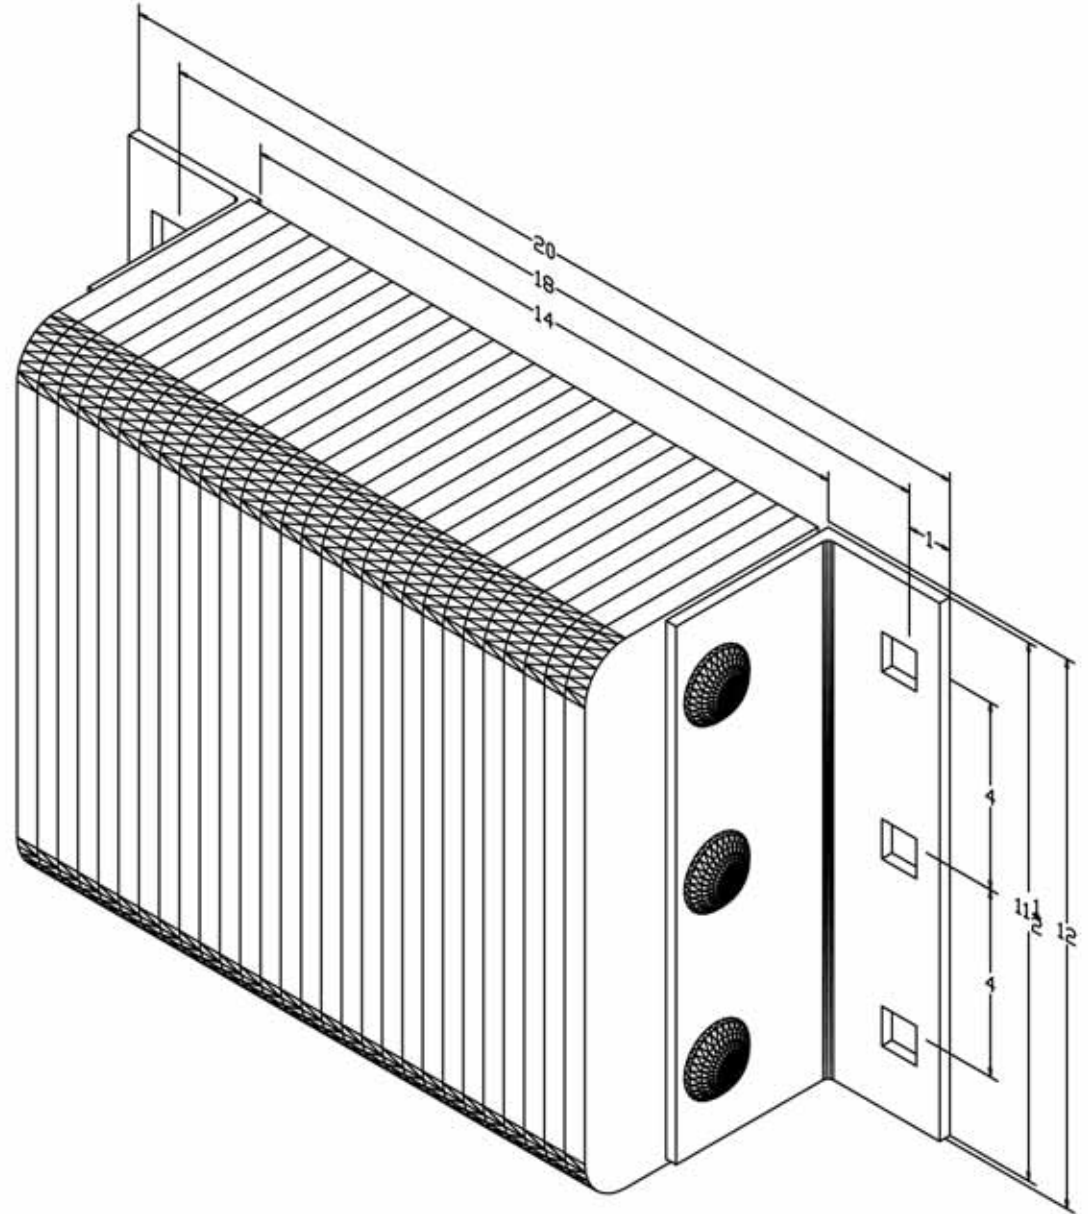

MODEL: *B612-18*

Size

Projection 6"
 Height 12"

Length:

-Overall 20"
 -Anchor Holes 18"
 -Rubber 14"
 Angle Size (2) 1/4"x3"x4"x11-1/2"

All measurements are +/- 1/8"