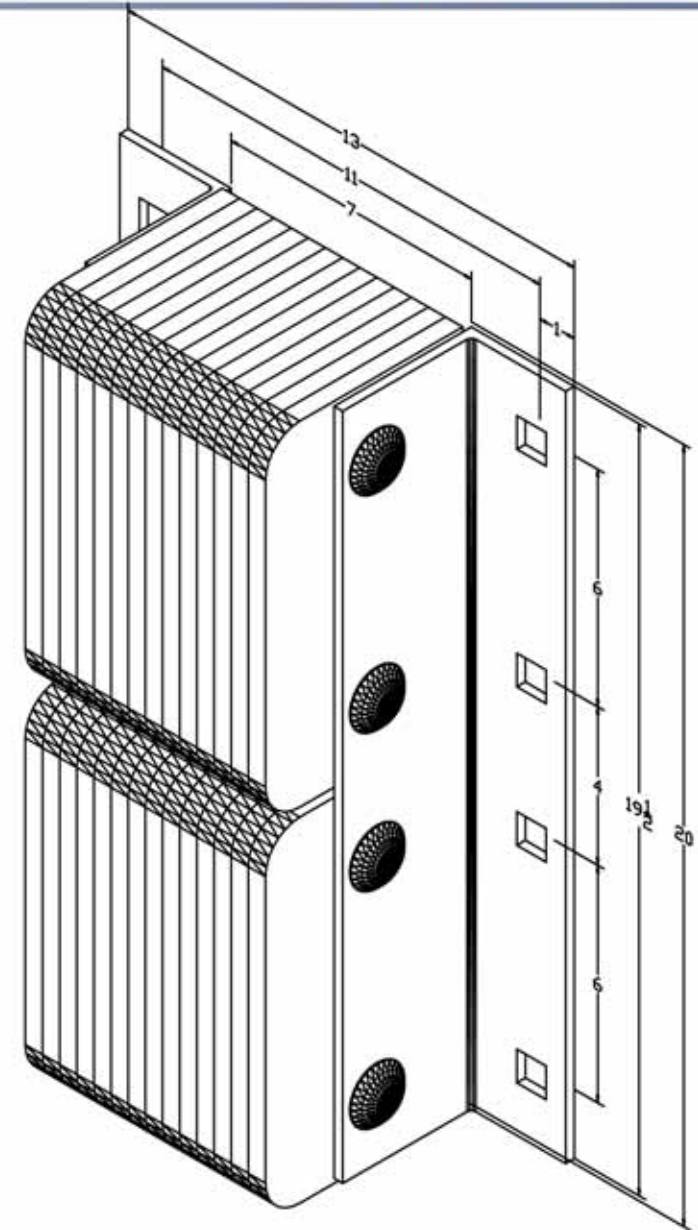

MODEL: *B620-11*

Size

Projection 6"
 Height 20"

Length:

-Overall 13"
 -Anchor Holes 11"
 -Rubber 7"
 Angle Size (2) 1/4"x3"x4"x19-1/2"

All measurements are +/- 1/8"