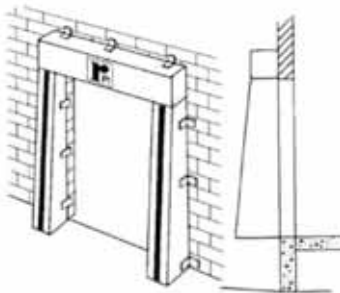

**C8 THROUGH C21**

**18" HEADER PAD**

An 18" high head pad accommodates a greater range of trailer heights than the standard 12" high pad.

**TAPERED COMPRESSION SEAL**

Effective March 1, 2009

**DOCK SEALS,  
DOCK SHELTERS,  
AND DOCK ACCESSORIES**