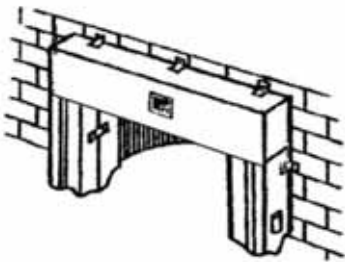

**C8 THROUGH C21**

**18" HEADER PAD**

An 18" high head pad accommodates a greater range of trailer heights than the standard 12" high pad.

**TAPERED COMPRESSION SEAL**

Effective March 1, 2009

**DOCK SEALS,  
DOCK SHELTERS,  
AND DOCK ACCESSORIES**