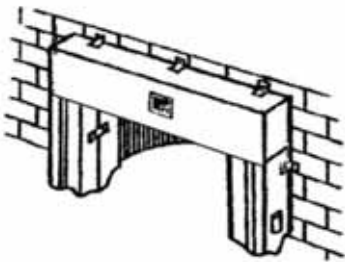

C8 THROUGH C21

18" HEADER PAD

An 18" high head pad accommodates a greater range of trailer heights than the standard 12" high pad.

TAPERED COMPRESSION SEAL

Effective March 1, 2009

**DOCK SEALS,
DOCK SHELTERS,
AND DOCK ACCESSORIES**