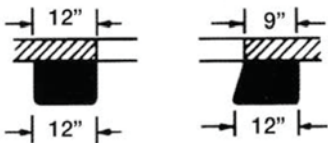

Effective March 1, 2009

**DOCK SEALS,
DOCK SHELTERS,
AND DOCK ACCESSORIES**

COMPRESSION SEALS (door openings 8'6" wide or less)

Note: Seal should not project more than 6" past bumpers.

Stock No.	Description	List Price
C8	12" Face x 8" Depth w/Header Pad	$535.00
C8W	Wedge Shaped 9" to 12" x 8" w/Header Pad	$525.00
C8MC	12" Face x 8" Depth Verticals w/Top Cover	$525.00
C8WMC	Wedge Shaped 9" to 12" x 8" Verticals w/Top Cover	$525.00
C9	12" Face x 9" Depth w/Header Pad	$573.00
C9W	Wedge Shaped 9" to 12" x 9" w/Header Pad	$551.00
C9MC	12" Face x 9" Depth Verticals w/Top Cover	$551.00
C9WMC	Wedge Shaped 9" to 12" x 9" Verticals w/Top Cover	$551.00
C10	12" Face x 10" Depth w/Header Pad	$612.00
C10W	Wedge Shaped 9" to 12" x 10" w/Header Pad	$577.00
C10MC	12" Face x 10" Depth Verticals w/Top Cover	$577.00
C10WMC	Wedge Shaped 9" to 12" x 10" Verticals w/Top Cover	$577.00
C11	12" Face x 11" Depth w/Header Pad	$622.00
C11W	Wedge Shaped 9" to 12" x 11" w/Header Pad	$604.00
C11MC	12" Face x 11" Depth Verticals w/Top Cover	$604.00
C11WMC	Wedge Shaped 9" to 12" x 11" Verticals w/Top Cover	$604.00
C12	12" Face x 12" Depth w/Header Pad	$651.00
C12W	Wedge Shaped 9" to 12" x 12" w/Header Pad	$631.00
C12MC	12" Face x 12" Depth Verticals w/Top Cover	$631.00
C12WMC	Wedge Shaped 9" to 12" x 12" Verticals w/Top Cover	$631.00
C13	12" Face x 13" Depth w/Header Pad	$680.00
C13W	Wedge Shaped 9" to 12" x 13" w/Header Pad	$657.00
C13MC	12" Face x 13" Depth Verticals w/Top Cover	$657.00
C13WMC	Wedge Shaped 9" to 12" x 13" Verticals w/Top Cover	$657.00
C14	12" Face x 14" Depth w/Header Pad	$709.00
C14W	Wedge Shaped 9" to 12" x 14" w/Header Pad	$685.00
C14MC	12" Face x 14" Depth Verticals w/Top Cover	$685.00
C14WMC	Wedge Shaped 9" to 12" x 14" Verticals w/Top Cover	$685.00
C15	12" Face x 15" Depth w/Header Pad	$753.00
C15W	Wedge Shaped 9" to 12" x 15" w/Header Pad	$720.00
C15MC	12" Face x 15" Depth Verticals w/Top Cover	$720.00
C15WMC	Wedge Shaped 9" to 12" x 15" Verticals w/Top Cover	$720.00
C16	12" Face x 16" Depth w/Header Pad	$776.00
C16W	Wedge Shaped 9" to 12" x 16" w/Header Pad	$746.00
C16MC	12" Face x 16" Depth Verticals w/Top Cover	$746.00
C16WMC	Wedge Shaped 9" to 12" x 16" Verticals w/Top Cover	$746.00