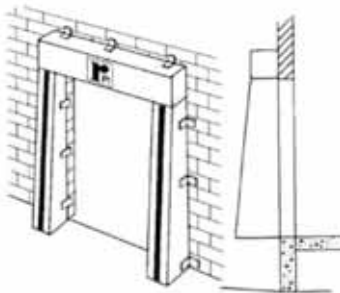

C8 THROUGH C21

18" HEADER PAD

An 18" high head pad accommodates a greater range of trailer heights than the standard 12" high pad.

TAPERED COMPRESSION SEAL

Effective March 1, 2009

**DOCK SEALS,
DOCK SHELTERS,
AND DOCK ACCESSORIES**