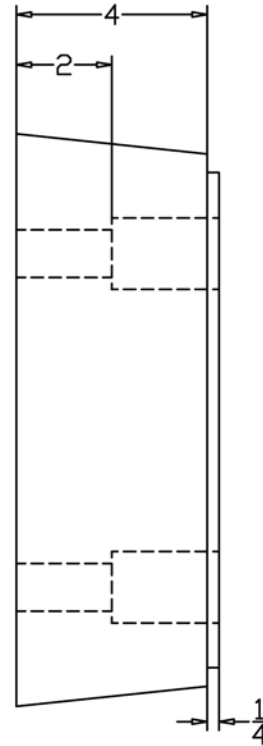

*Spectra Shield -- Yellow*  
*Ultra-high Molecular Weight Plastic*

Size

Overall Height	12"
Overall Length	13"
Overall Thickness	4"
-Anchor Holes	9-1/4"x7"

Spectra Shield

Height	10-3/8"
Length	11-3/8"
Thickness	1"

Please note : all dimensions are +/- 1/8"