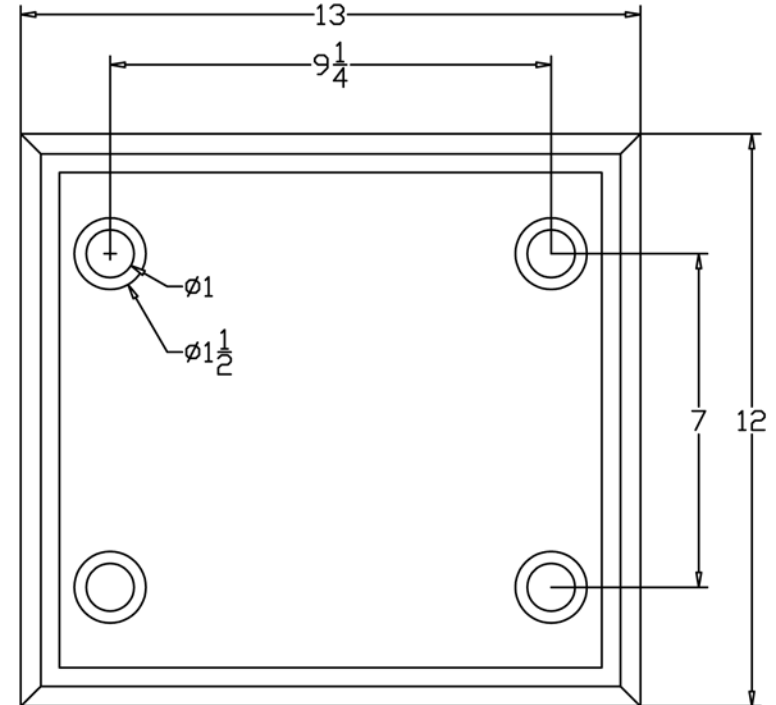

*Spectra Shield -- Yellow*  
*Ultra-high Molecular Weight Plastic*

Size

Overall Height	12"
Overall Length	13"
Overall Thickness	4"
-Anchor Holes	9-1/4"x7"

Spectra Shield

Height	10-3/8"
Length	11-3/8"
Thickness	1"

Please note : all dimensions are +/- 1/8"