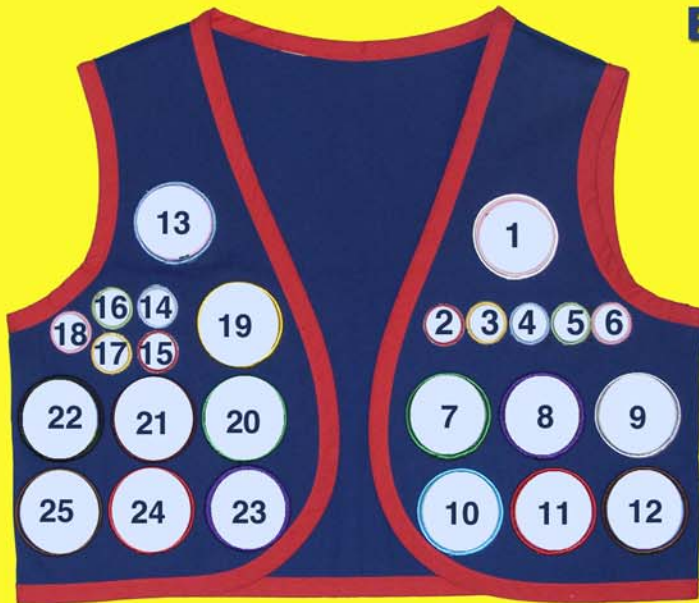

BEGINNER AWARD PLACEMENT ON THEIR 2-YEAR VEST

5 year old side

4 year old side

4 Year Old Vest

1. Little Lamb Membership Badge
- 2-6. Bible Memory Badges
7. God Made It All Badge
8. God's Word Badge
9. Gray Squirrel Nature Badge
10. Three Honors Badge
11. Coloring Badge
12. Noah's Ark Badge

5 Year Old Vest

13. Little Shepherd Membership Badge
- 14-18. Bible Memory Badges
19. God Loves Me Badge
20. God Knows Me Badge
21. Great White Bear Nature Badge
22. Loving My Church Badge
23. Loving My Pastor Badge
24. Coloring Badge
25. Noah's Ark Badge

Instructional Sheet for badge placement by parents

SPECIAL OCCASION BADGES

Periodically during the year, your church may use a special badge, above their workbooks, to honor your child (a craft badge, Mailbox Contest badge, Sailboat Regatta badge, etc.). These special occasion badges should be worn on the back of the vest, and should be placed 1/2" above the bottom of the seam, beginning in the center and working outward on both sides.