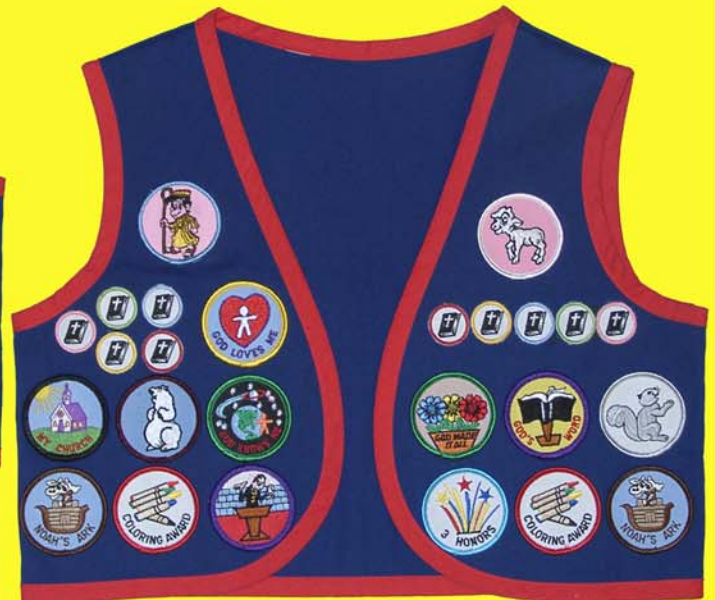

BEGINNER AWARD PLACEMENT ON THEIR 2-YEAR VEST

5 year old side

4 year old side

4 Year Old Vest

1. Little Lamb Membership Badge
- 2-6. Bible Memory Badges
7. God Made It All Badge
8. God's Word Badge
9. Gray Squirrel Nature Badge
10. Three Honors Badge
11. Coloring Badge
12. Noah's Ark Badge

5 Year Old Vest

13. Little Shepherd Membership Badge
- 14-18. Bible Memory Badges
19. God Loves Me Badge
20. God Knows Me Badge
21. Great White Bear Nature Badge
22. Loving My Church Badge
23. Loving My Pastor Badge
24. Coloring Badge
25. Noah's Ark Badge

Instructional Sheet for badge placement by parents

SPECIAL OCCASION BADGES

Periodically during the year, your church may use a special badge, above their workbooks, to honor your child (a craft badge, Mailbox Contest badge, Sailboat Regatta badge, etc.). These special occasion badges should be worn on the back of the vest, and should be placed 1/2" above the bottom of the seam, beginning in the center and working outward on both sides.

THE AWARD RIBBONS

These are not worn on the vest. Ribbons are for display at home!

**Please Keep Your Vest
in Proper Order!**