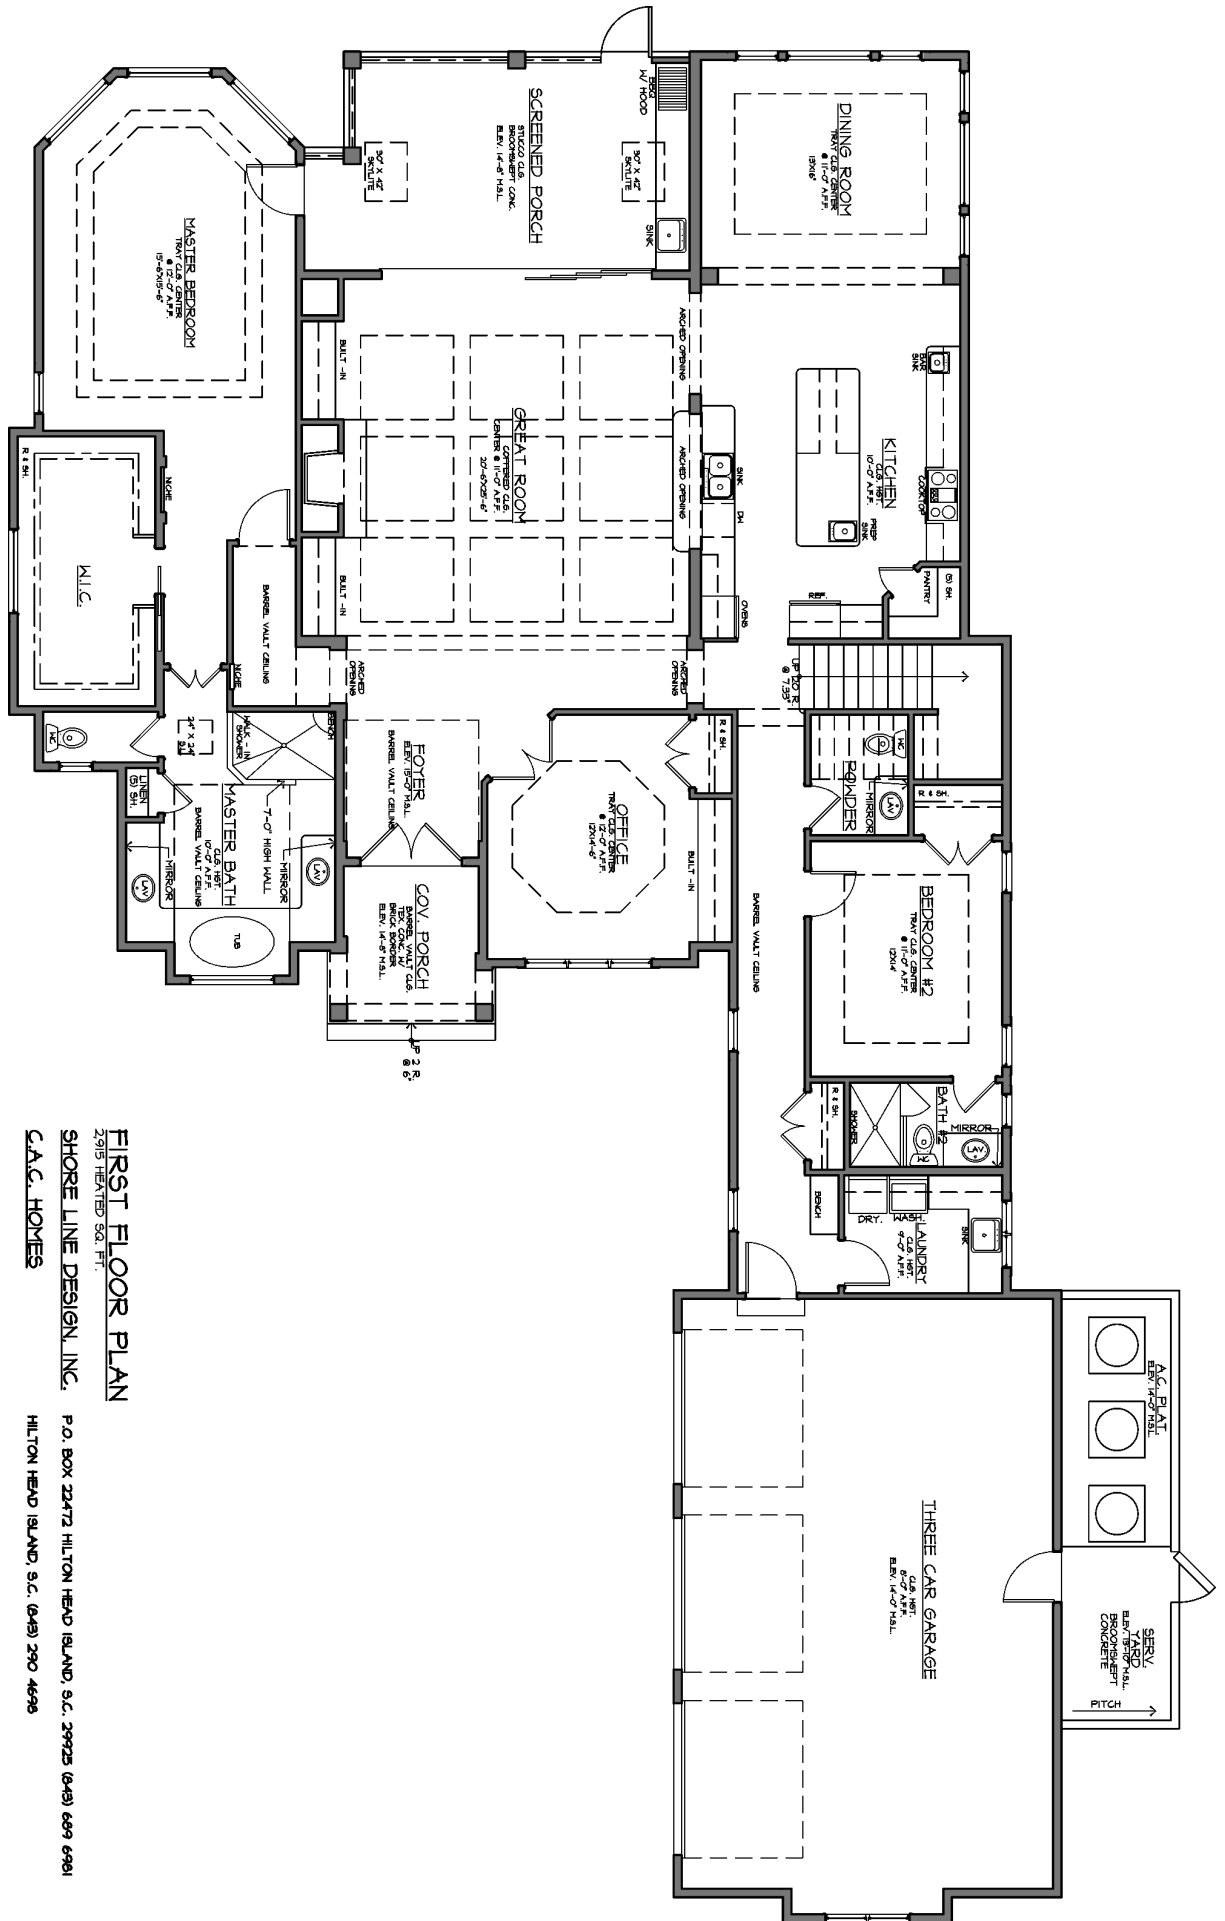

11 MARGARITA COURT

FIRST FLOOR PLAN

2915 HEATED SQ. FT.
 SHORE LINE DESIGN, INC.
 C.A.C. HOMES

P.O. BOX 22472 HILTON HEAD ISLAND, S.C. 29925 (843) 669 6961
 HILTON HEAD ISLAND, S.C. (843) 290 4696