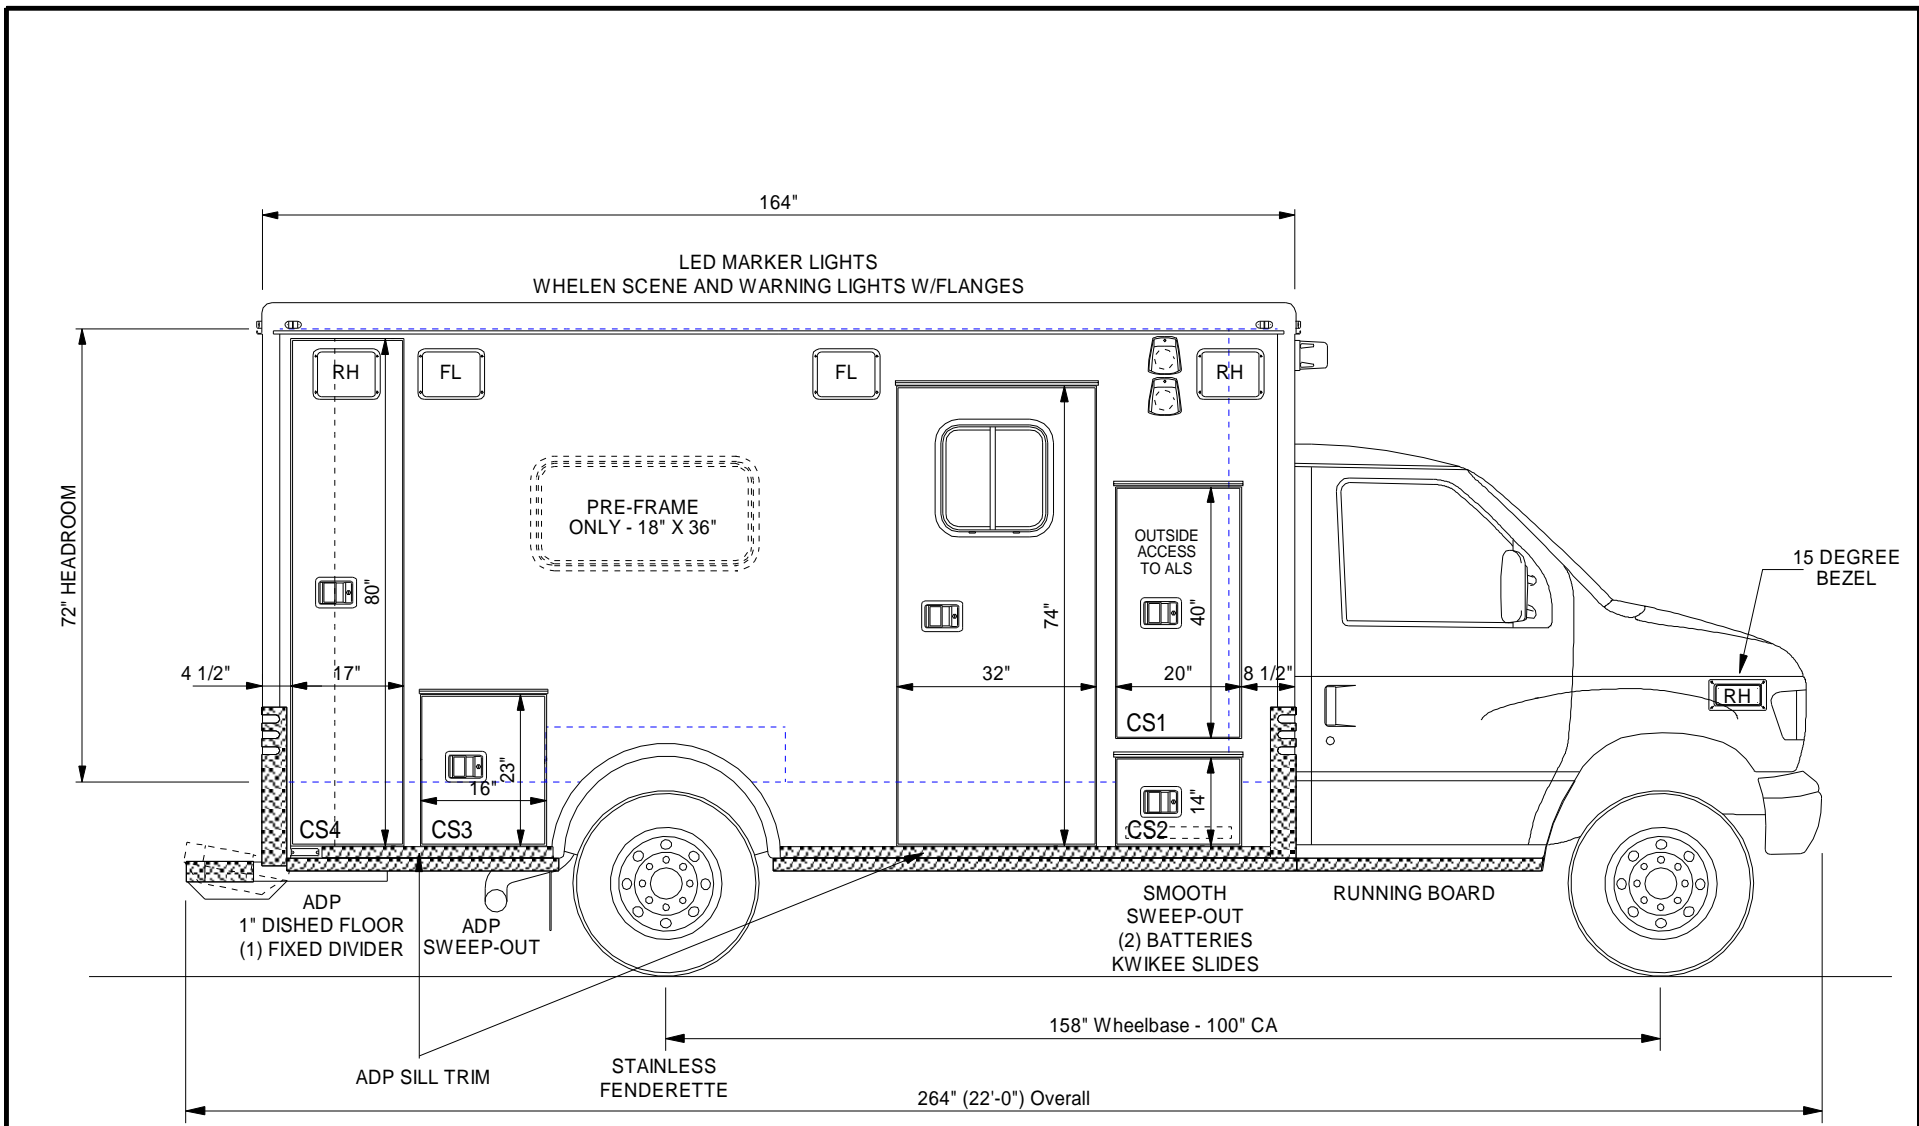

1) PRE-WIRE INTERSECTION LIGHTS FOR STROBES

DRAWN BY: JRM
DATE: 01-01-06

REVISIONS

DRAWING TITLE: CURBSIDE EXTERIOR VIEW - 72" HR.
TYPE/MODEL/CHASSIS: TYPE III - 164 COMMANDO - FORD E450
DEALER / CUSTOMER: STOCK
UNIT NUMBER: 4402 PRINT NUMBER: T3-164CMDO-003