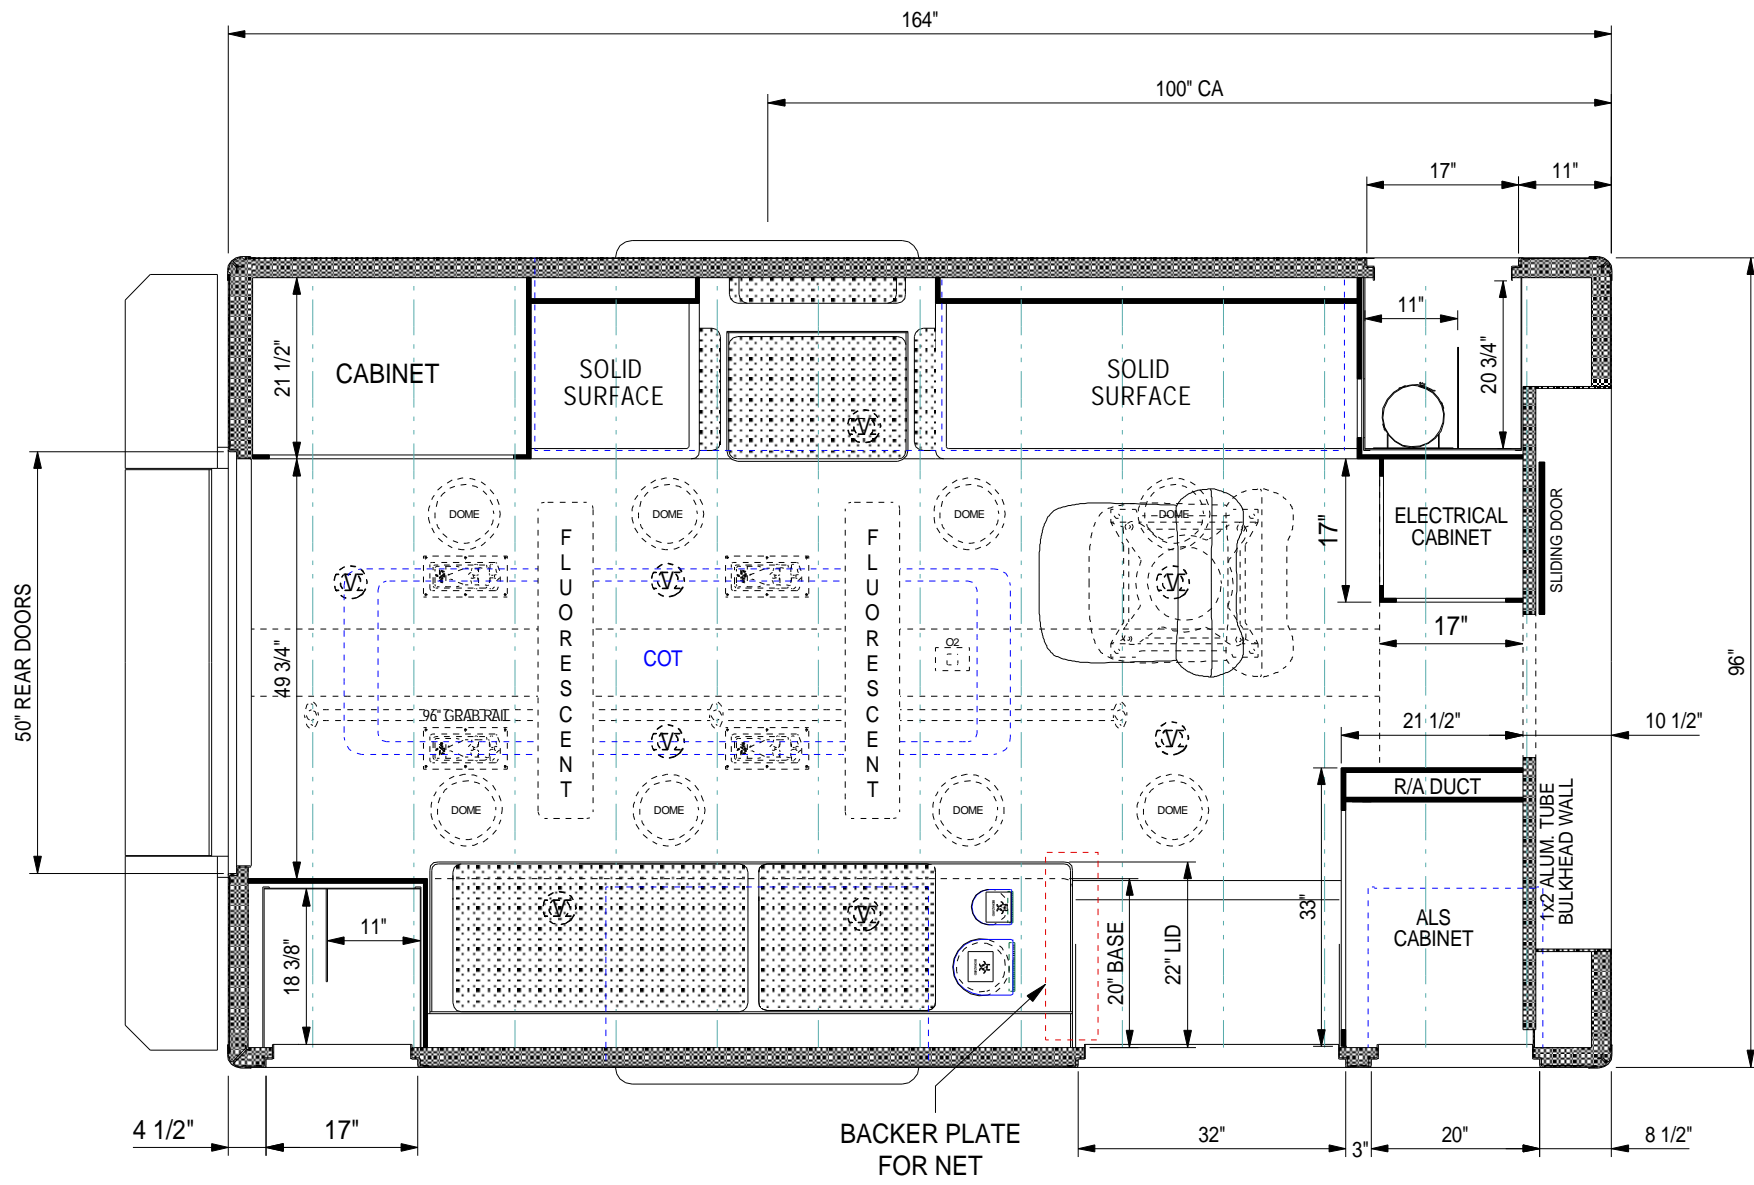

DRAWN BY: JRM
DATE: 01-01-06

Drawing is representative only - Dimensions shown are approximate and may vary from the completed vehicle. DO NOT scale this drawing!

REVISIONS
1/23/08 MRY

DRAWING TITLE: FLOOR PLAN
TYPE/MODEL/CHASSIS: TYPE III - 164 COMMANDO
DEALER / CUSTOMER: STOCK
UNIT NUMBER: 4402 **PRINT NUMBER:** T3-164CMDO-009