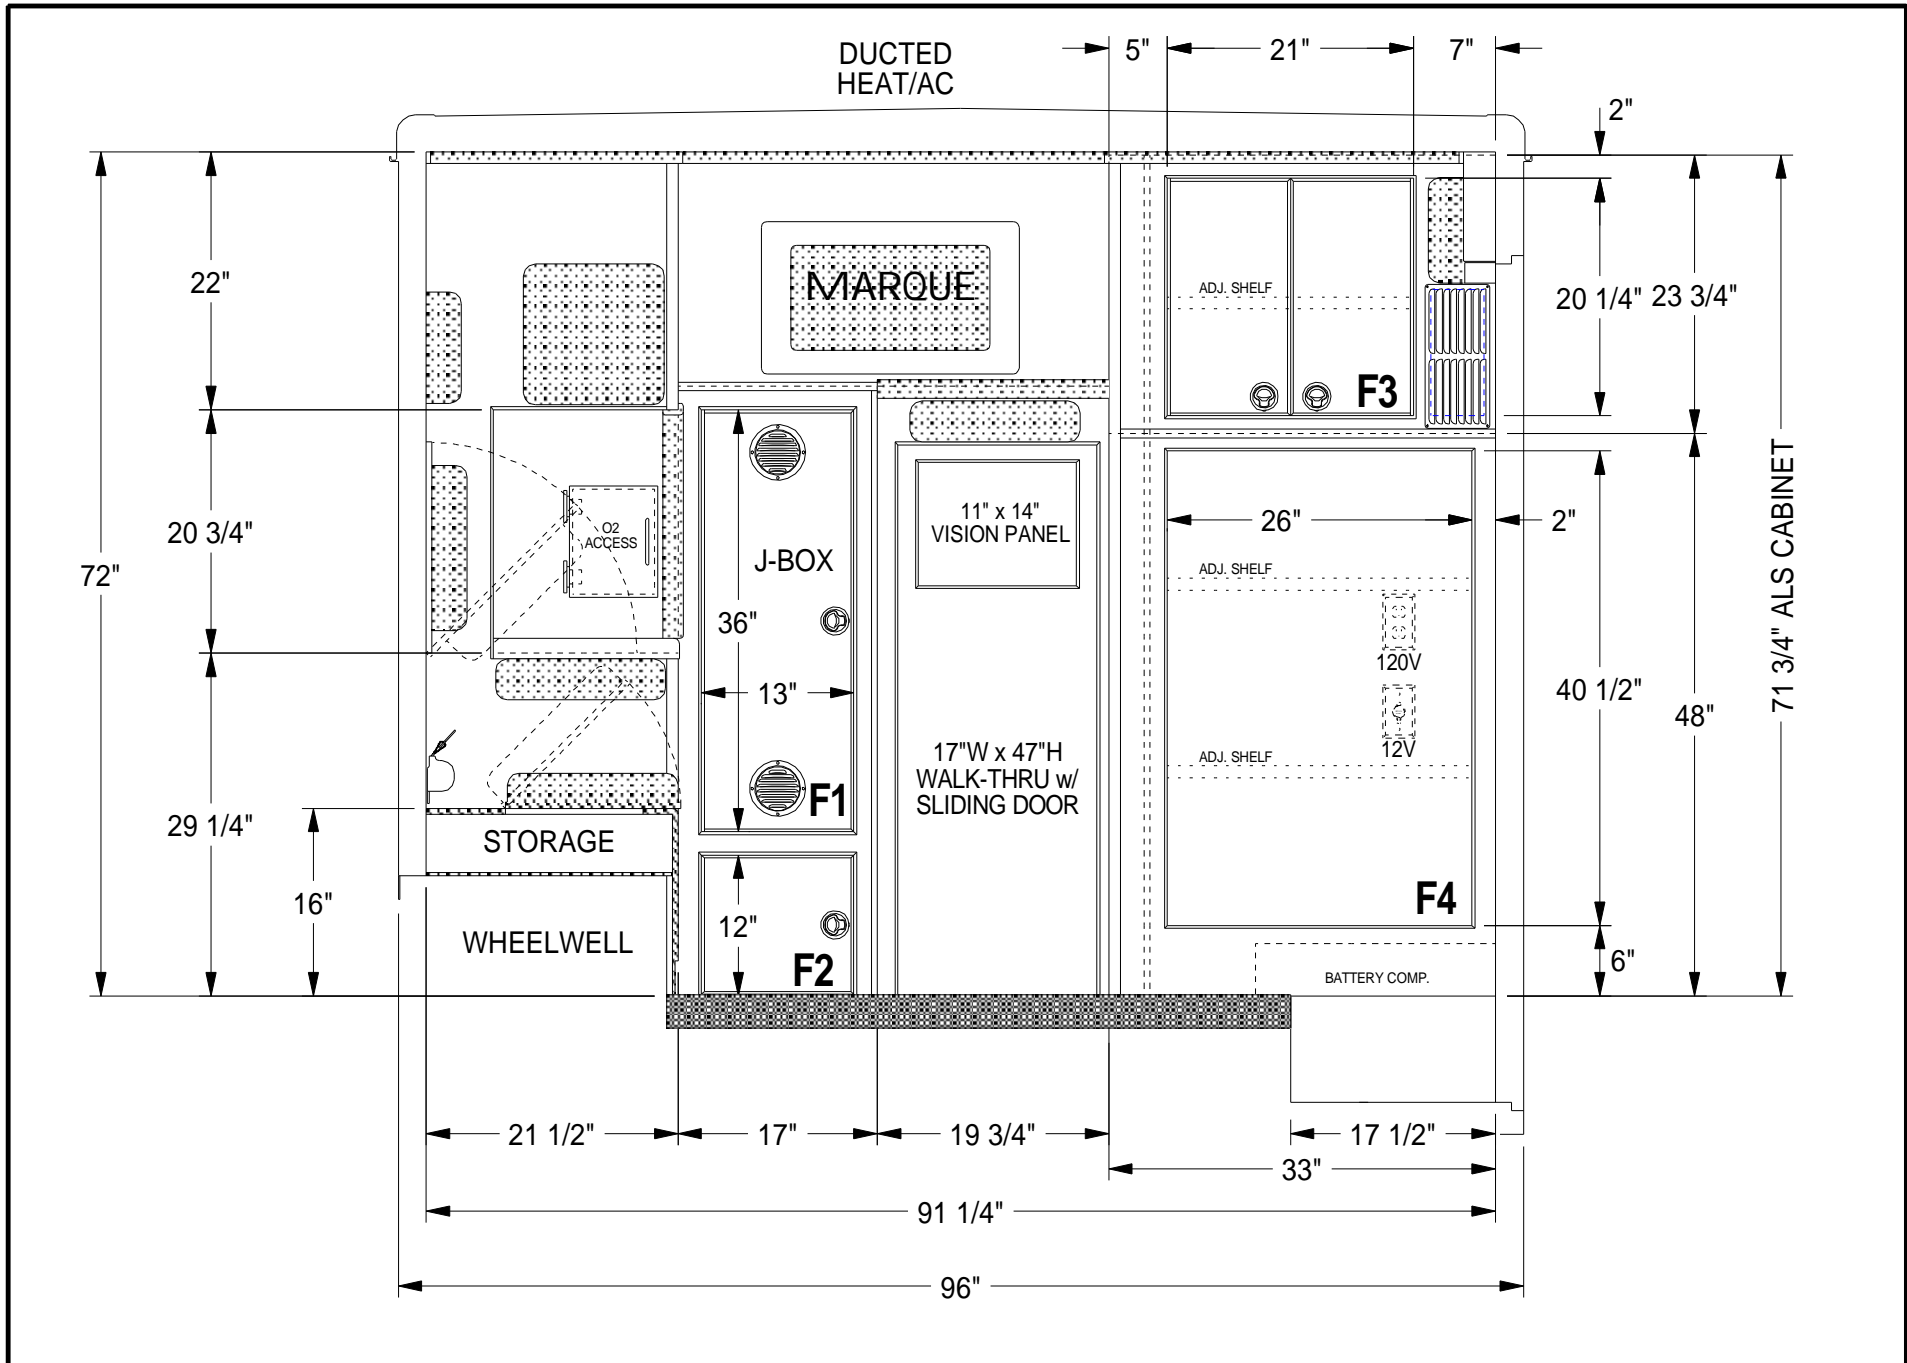

DRAWN BY: JRM	REVISIONS	MARQUE ~ ~ ~ <i>ambulances</i>	DRAWING TITLE: FRONT INTERIOR VIEW - 72" H.R.	
DATE: 01-01-06			MODEL/TYPE/CHASSIS: TYPE III - 164 COMMANDO	
Drawing is representative only - Dimensions shown are approximate and may vary from the completed vehicle DO NOT scale this drawing!			DEALER / CUSTOMER: STOCK	
			UNIT NUMBER: 4402	PRINT NUMBER: T3-164CMD0-005