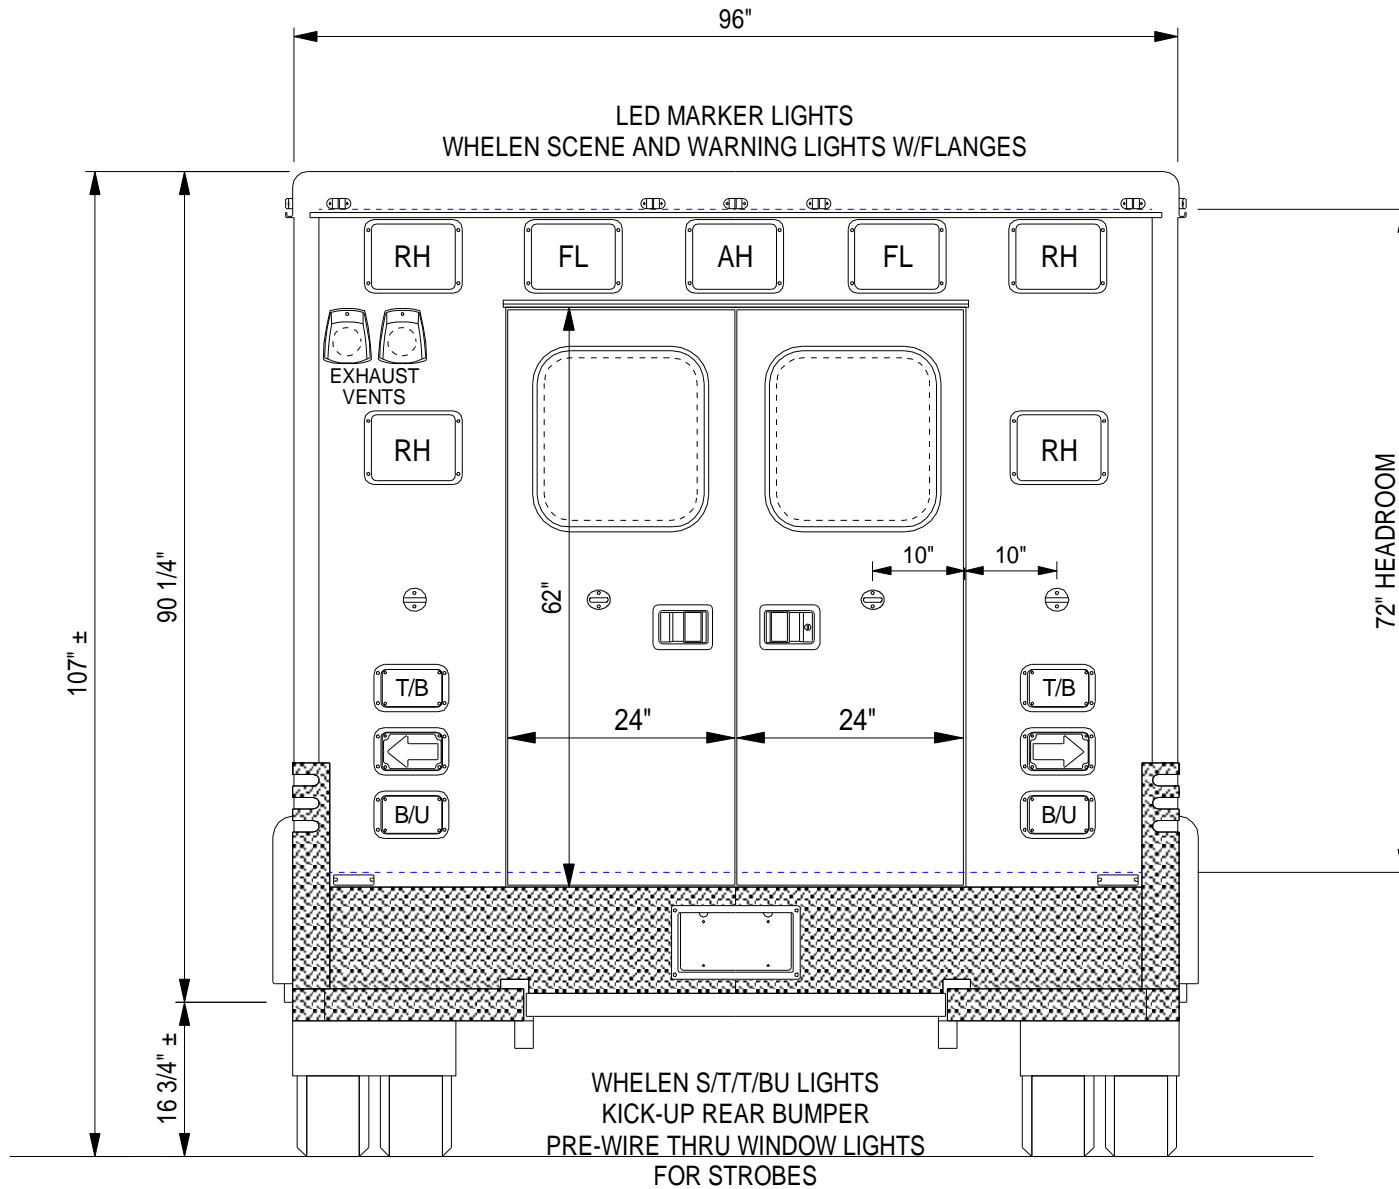

DRAWN BY: JRM
DATE: 01-01-06

REVISIONS

DRAWING TITLE: REAR EXTERIOR VIEW - 72" H.R.
TYPE/MODEL/CHASSIS: TYPE III - 164 COMMANDO - FORD E450
DEALER / CUSTOMER: STOCK
UNIT NUMBER: 4402 **PRINT NUMBER:** T3-164CMDO-002