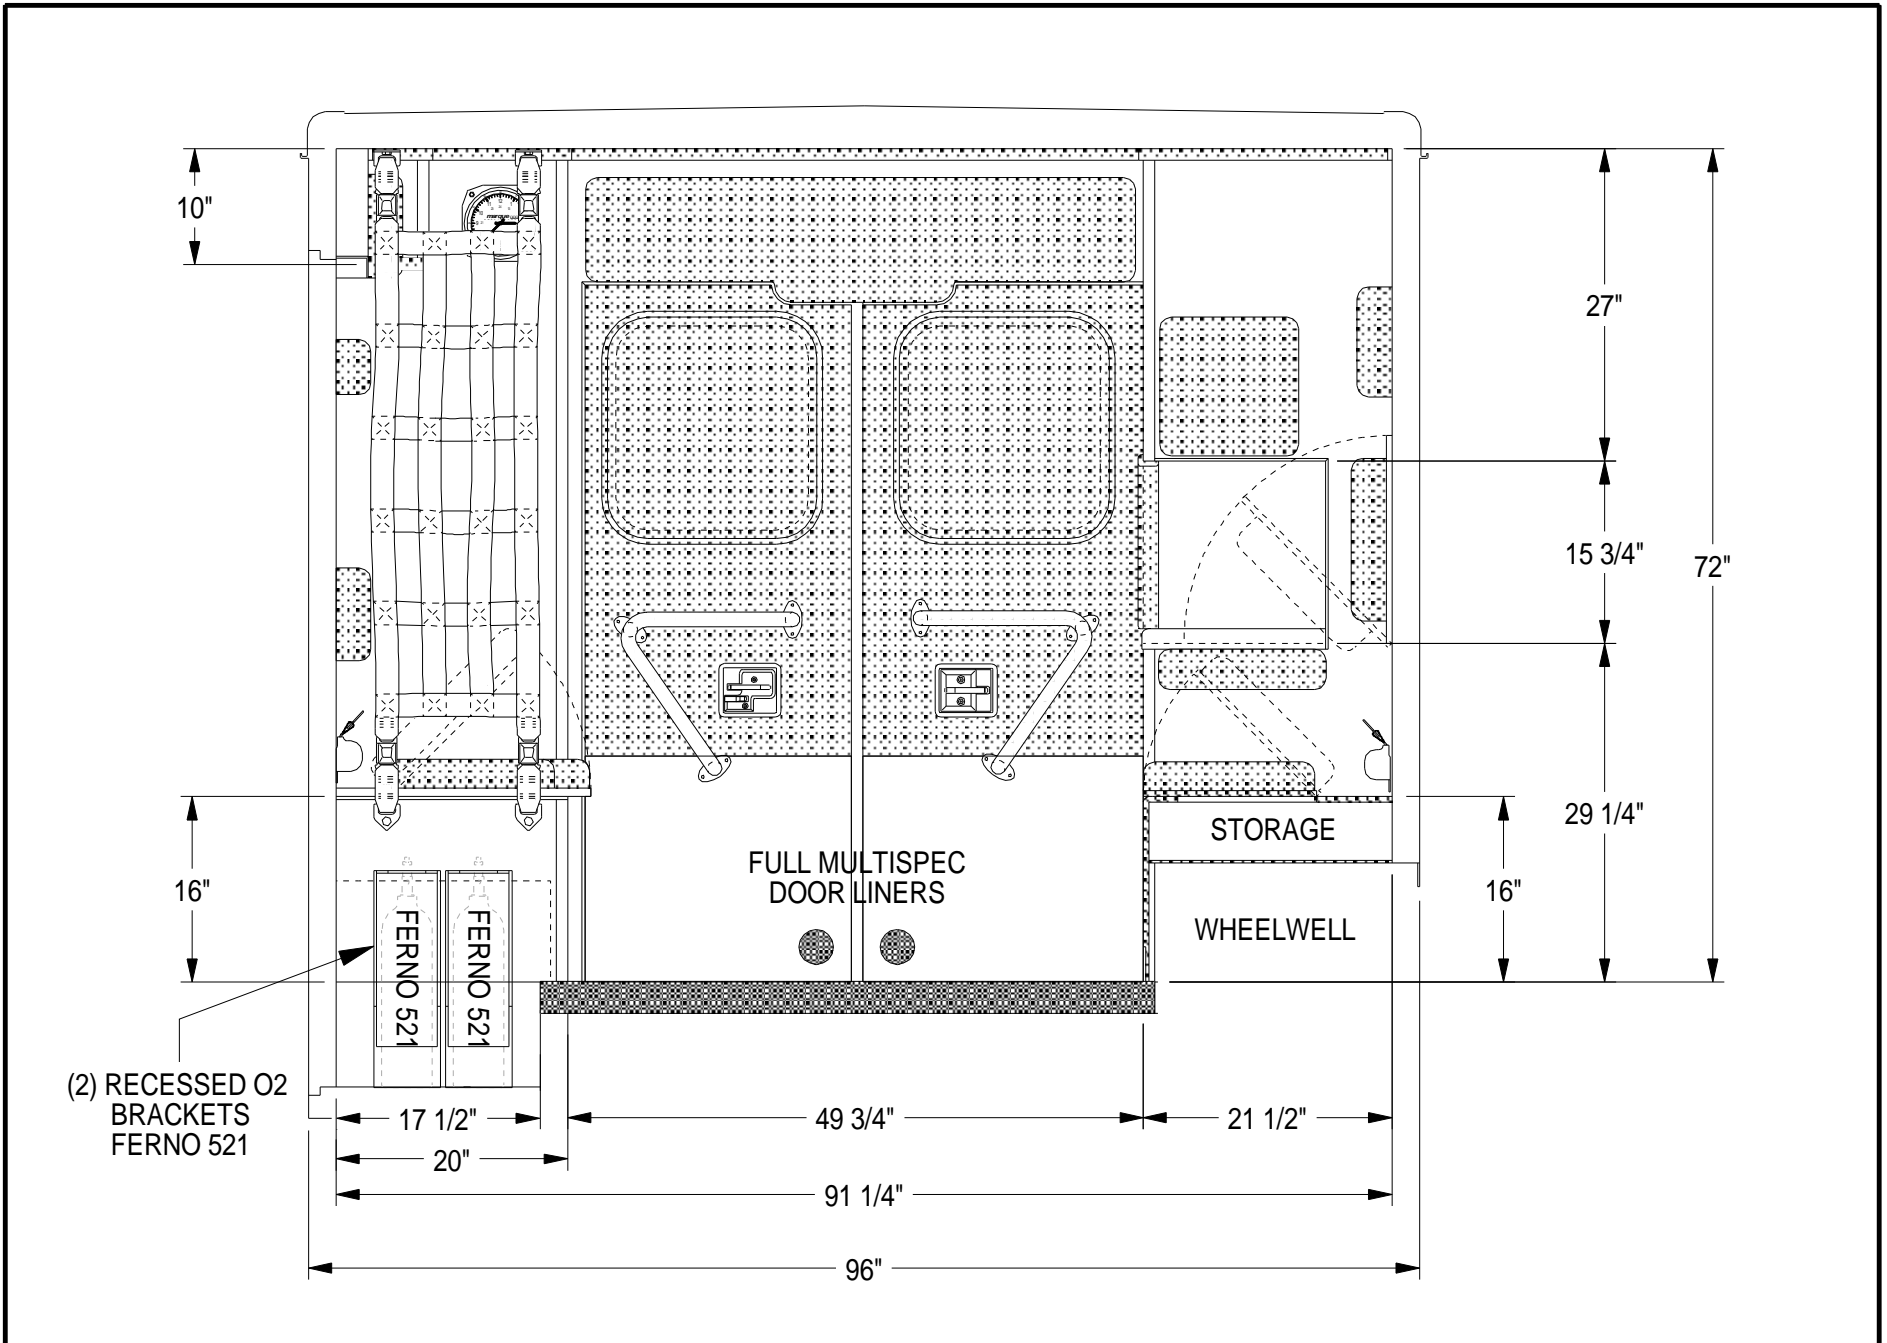

DRAWN BY: JRM	REVISIONS	MARQUE ~ ~ ~ <i>ambulances</i>	DRAWING TITLE: REAR INTERIOR VIEW - 72" H.R.
DATE: 01-01-06			MODEL/TYPE/CHASSIS: TYPE III - 164 COMMANDO
Drawing is representative only - Dimensions shown are approximate and may vary from the completed vehicle DO NOT scale this drawing!			DEALER / CUSTOMER: STOCK
			UNIT NUMBER: 4402
			PRINT NUMBER: T3-164CMDO-006