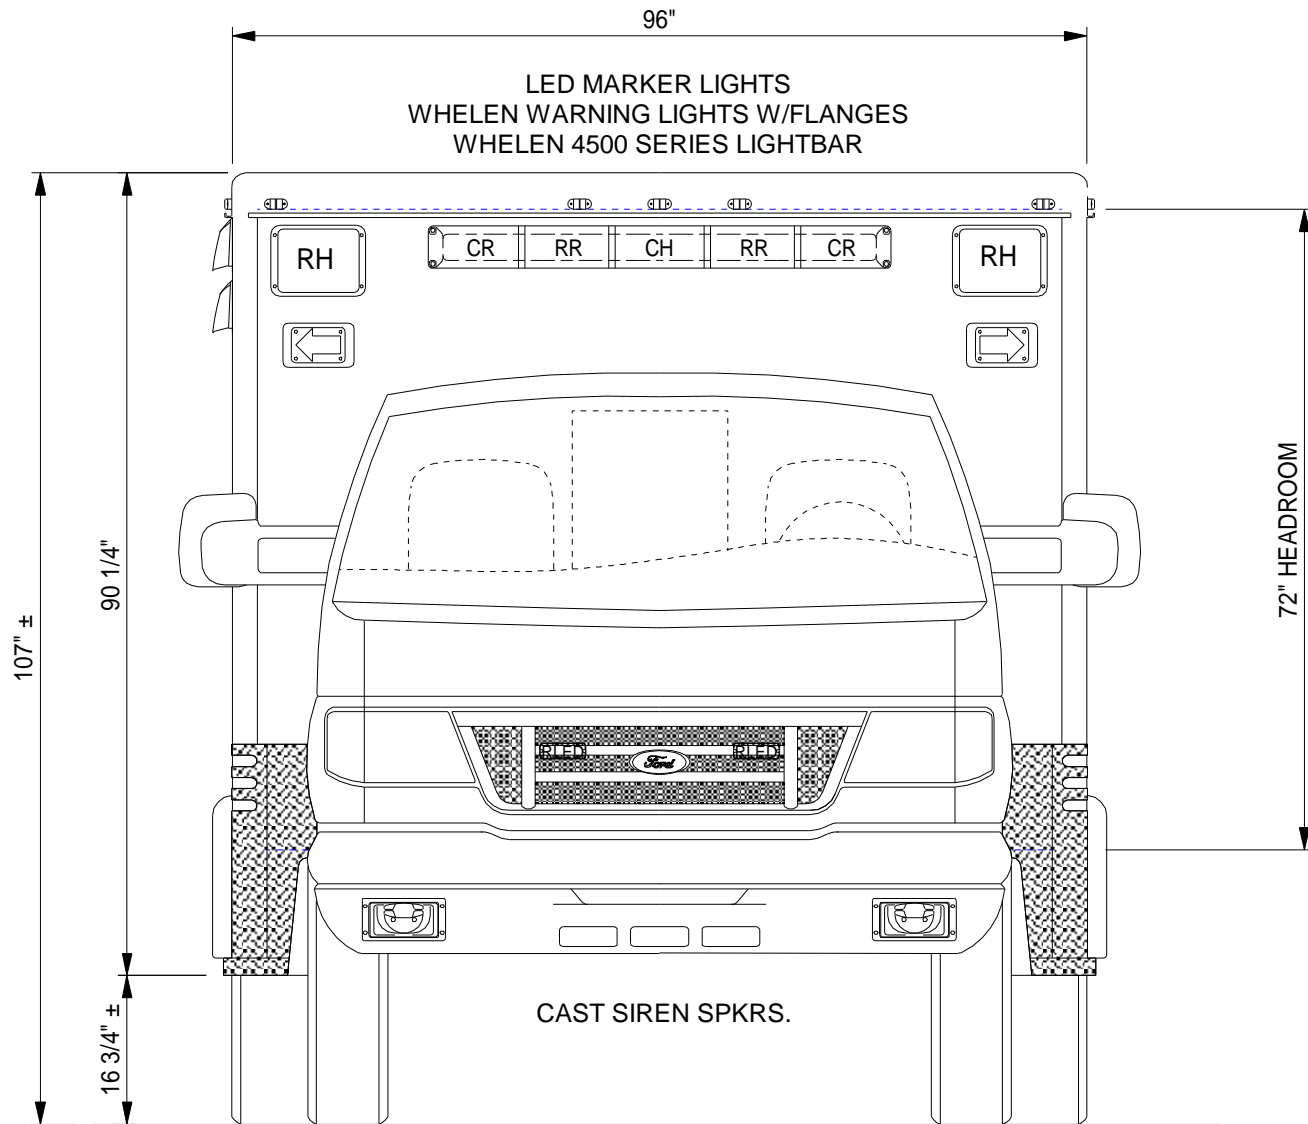

DRAWN BY: JRM
DATE: 01-01-06

Drawing is representative only - Dimensions shown are approximate and may vary from the completed vehicle. DO NOT scale this drawing!

REVISIONS

DRAWING TITLE:	FRONT EXTERIOR VIEW - 72" H.R.		
TYPE/MODEL/CHASSIS:	TYPE III - 164 COMMANDO - FORD E450		
DEALER / CUSTOMER:	STOCK		
UNIT NUMBER:	4402	PRINT NUMBER:	T3-164CMDO-001