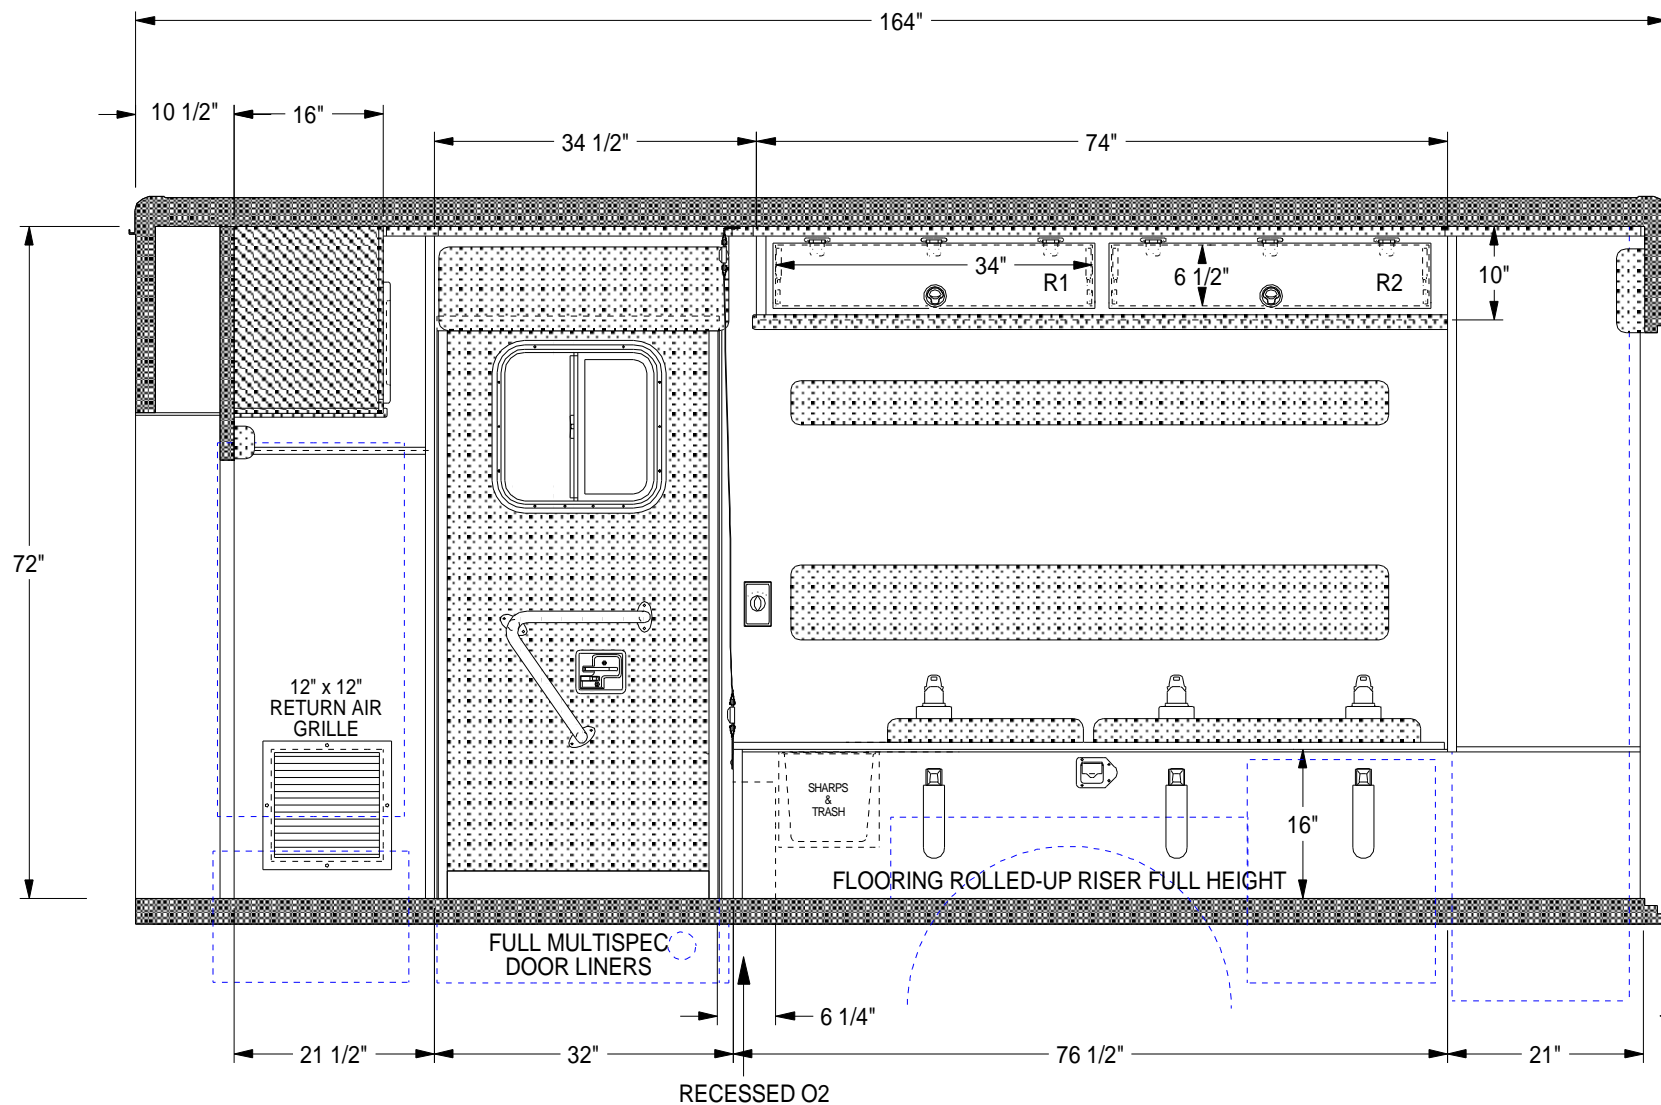

DRAWN BY: JRM
DATE: 01-01-06

REVISIONS

DRAWING TITLE: CURBSIDE INTERIOR VIEW - 72" H.R.
MODEL/TYPE/CHASSIS: TYPE III - 164 COMMANDO
DEALER / CUSTOMER: STOCK
UNIT NUMBER: 4402

PRINT NUMBER: T3-164CMDO-007