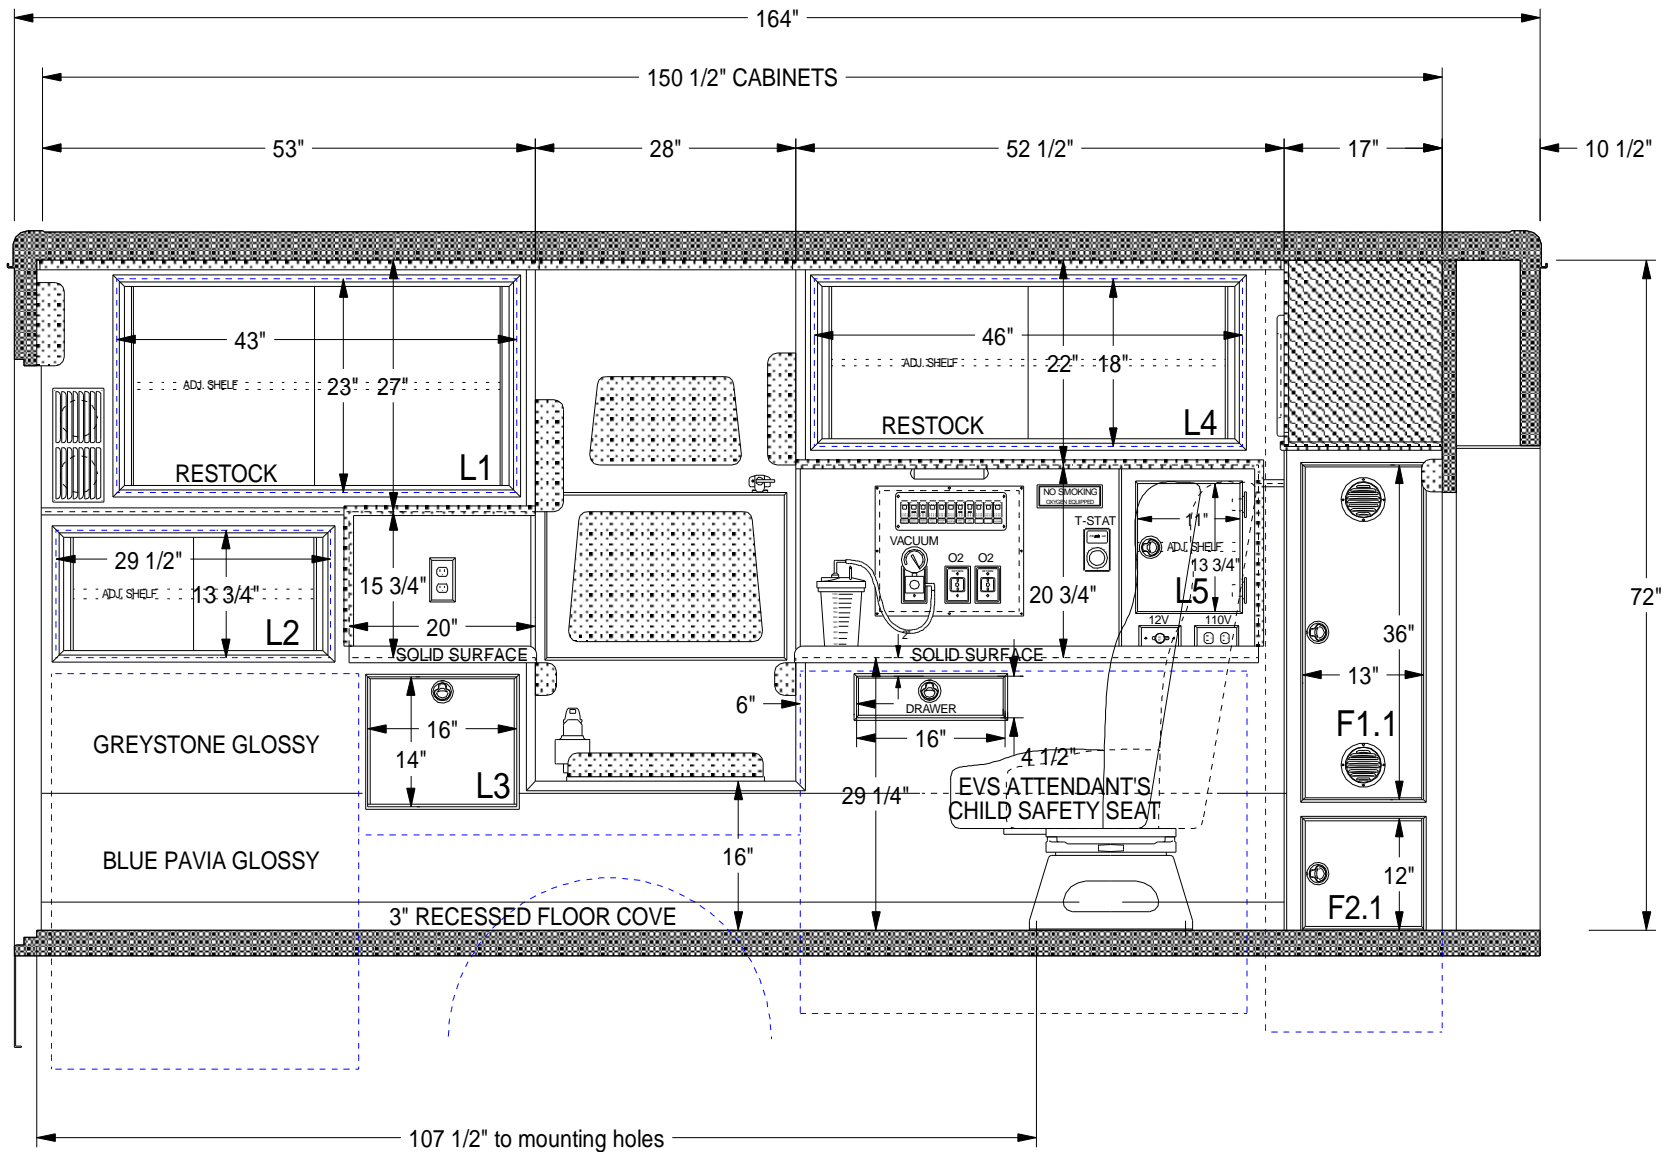

DRAWN BY:	JRM	REVISIONS
DATE:	01-01-06	1/23/08 MRY
Drawing is representative only - Dimensions shown are approximate and may vary from the completed vehicle DO NOT scale this drawing!		

DRAWING TITLE:	STREETSIDE INTERIOR VIEW - 72" H.R.		
MODEL/TYPE/CHASSIS:	TYPE III - 164 COMMANDO		
DEALER / CUSTOMER:	STOCK		
UNIT NUMBER:	4402	PRINT NUMBER:	T3-164CMDO-008