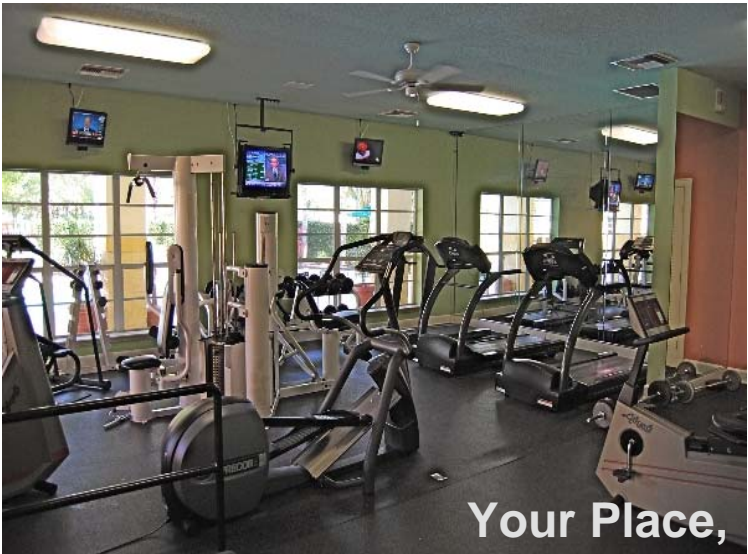

Your Place,

Your Way