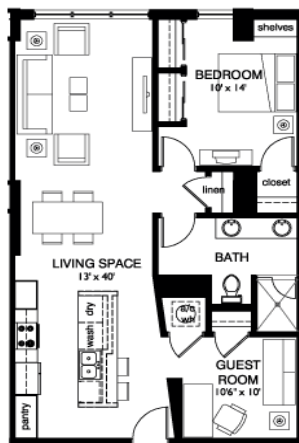

Studio, 1 and 2 bedroom options
Floor plans vary based on availability

Community Features

- Controlled Building Access
- On-Site Concierge
- Secure Covered Assigned Parking Garage
- Rooftop Hot Tub
- Two Rooftop Sparkling Swimming Pools
- Outdoor Patio with Gas Grills
- Fitness Center
- Clubhouse
- On-Site Dry Cleaners
- Pet-Friendly Walking Area