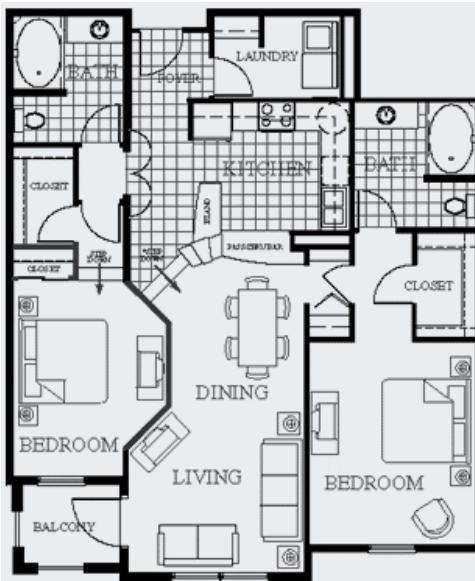

Madison at SoHo

2330 West Horatio Street | Tampa, FL 33609

Nika Corporate Housing at The Madison at SoHo offers sophisticated, upscale living built amongst beautiful eclectic architecture. The Madison at SoHo has become a residential landmark among the fabulous shops, galleries and fine restaurants that line the streets of the SoHo district and nearby Old Hyde Park.

1, 2, and 3 bedroom options
Floor plans vary based on availability

Community Features

- Gated/Controlled Access
- Sparkling Swimming Pool
- Multiple Barbeque Areas for Grilling
- Business Center
- Walking Distance to Fabulous Shops
- Galleries & Fine Restaurants
- Assigned Covered Parking
- Bicycle Racks
- Valet Garbage Pickup