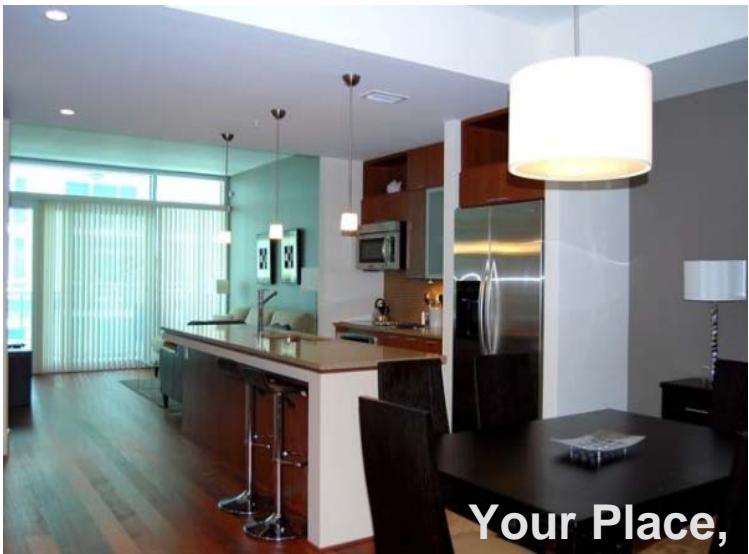

The Place at Channelside

918 Channelside Drive | Tampa, FL 33602

Your Place,

Your Way