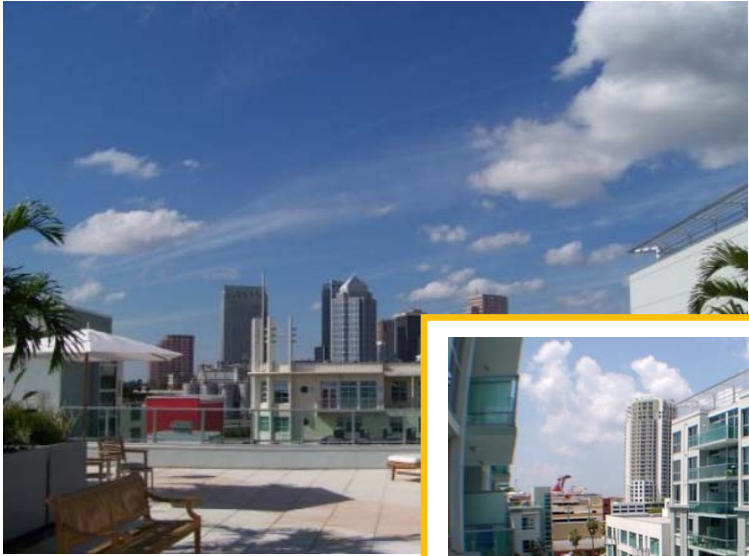

The Place at Channelside

918 Channelside Drive | Tampa, FL 33602

Your Place,

Your Way