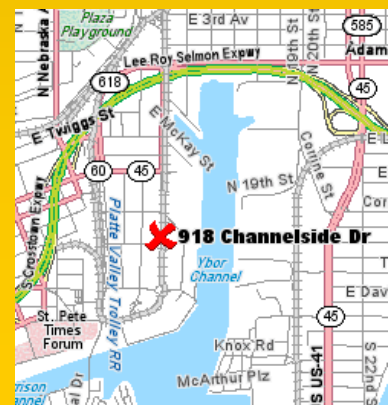

The Place at Channelside

918 Channelside Drive | Tampa, FL 33602

Nika Corporate Housing offers one of the kind with The Place at Channelside offers contemporary, urban living in an incomparable waterside location in the Channelside district of Tampa. This stunning collection of luxurious, urban fully furnished homes delivers innovative, spacious interiors with a variety of visual delights, posh finishes and cutting-edge technology that combine to create a five-star living experience.

Community Features

- Gated/Controlled Access
- Salt and Fresh Water Resort Style Swimming Pools and Hot Tubs
- Multiple Barbeque Areas for Grilling
- State-of-Art Fitness Center
- 24/7 Concierge and Uniformed Doorman
- Assigned Covered Parking
- Bicycle Racks

Apartment Features

- Italian Cabinetry and Marble Vanity Tops
- Full-Glass Balconies
- Stainless-Steel Appliances
- Smart Technologies
- Luxurious European-Style Fixtures
- Deluxe Kitchen with Breakfast Bar

Pet Policies

- Pet Friendly Community
- Breed/Weight Restrictions May Apply

Location

Your Place, Your Way