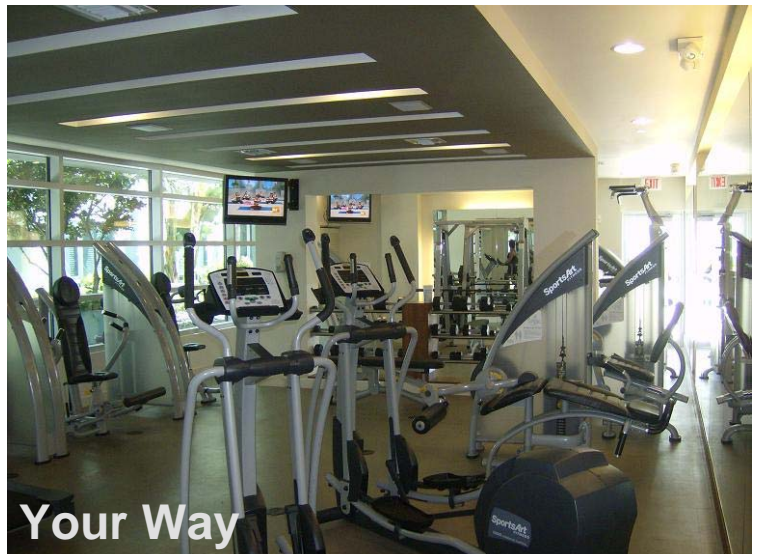

The Place at Channelside

918 Channelside Drive | Tampa, FL 33602

Your Place,

Your Way