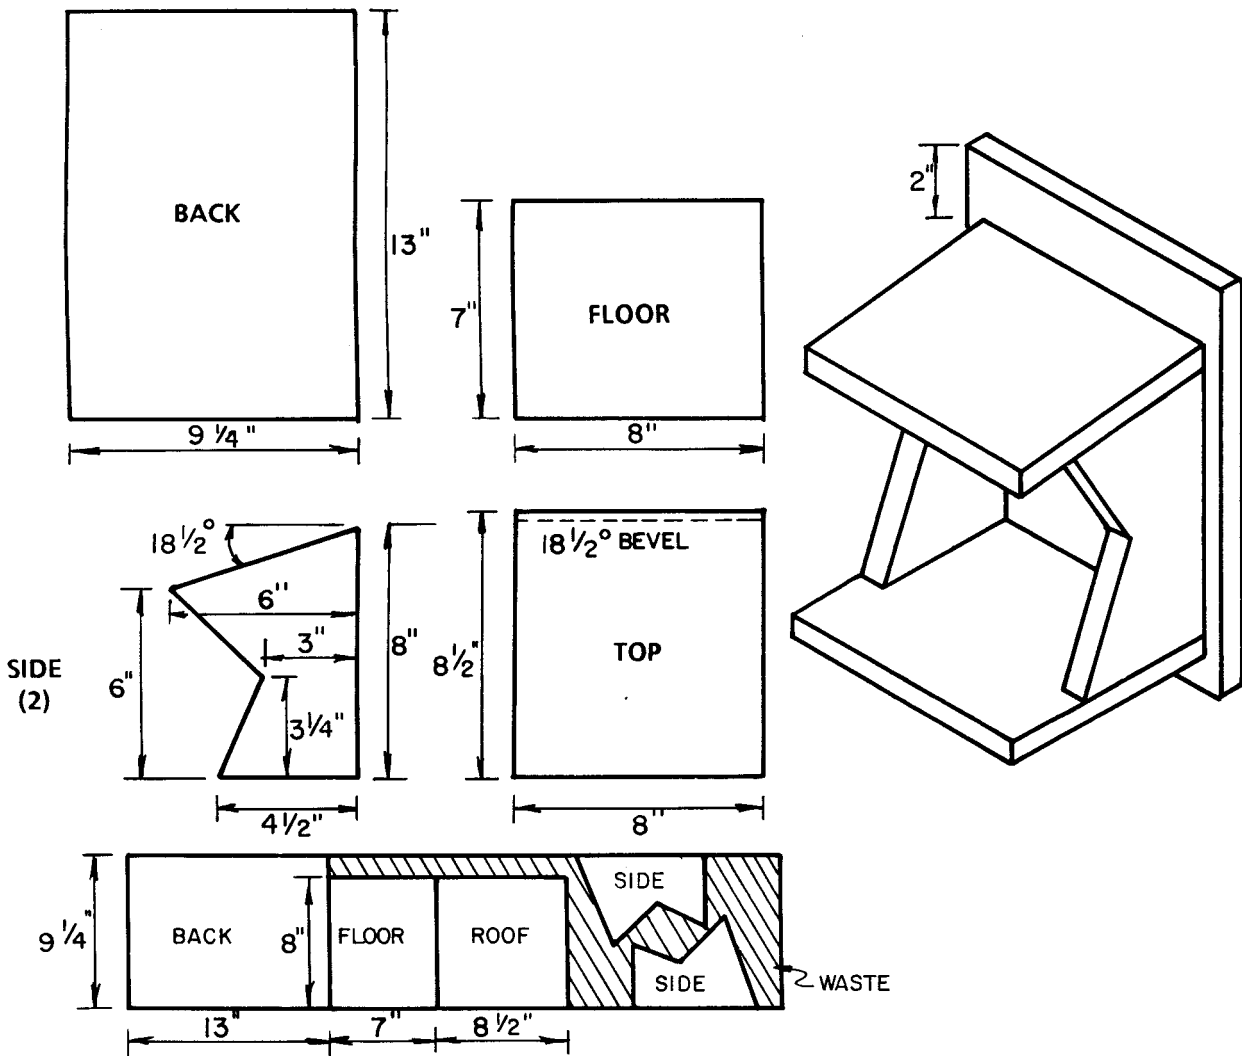

Plan 6 Nest Shelf For:

Eastern Phoebe
 Barn Swallow
 American Robin

LUMBER:
 ONE 1" X 10" X 4'0"