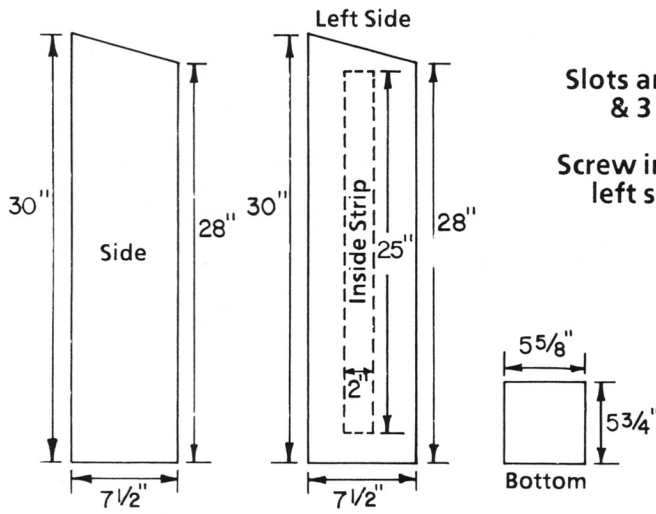

Plan 21 Butterfly Hibernation Box

Bevel Front Edge
Bevel Back Edge

Screw to Bottom
of Roof

Slots are 1/2" Wide
& 3 1/4 Long

Screw inside strip to
left side of Box

Lumber:
one 1" x 8" x 8'
one 1" x 10" x 4'