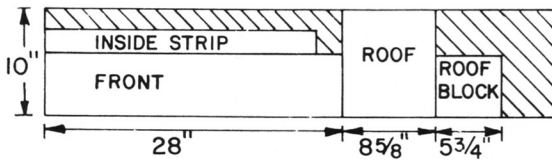

Plan 21 Butterfly Hibernation Box

Bevel Front Edge
Bevel Back Edge

Screw to Bottom
of Roof

Slots are 1/2" Wide
& 3 1/4 Long

Screw inside strip to
left side of Box

Lumber:
one 1" x 8" x 8'
one 1" x 10" x 4'