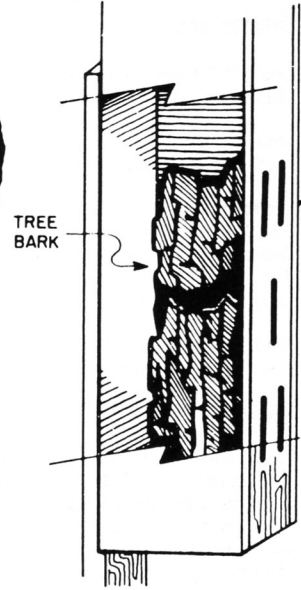

Plan 21 Butterfly Hibernation Box

Bevel Front Edge
Bevel Back Edge

Screw to Bottom
of Roof

Slots are 1/2" Wide
& 3 1/4 Long

Screw inside strip to
left side of Box

Lumber:
one 1" x 8" x 8'
one 1" x 10" x 4'