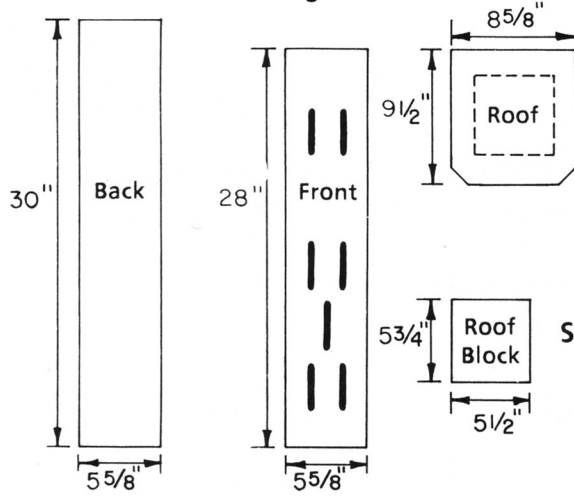

Plan 21 Butterfly Hibernation Box

Bevel Front Edge
Bevel Back Edge

Screw to Bottom
of Roof

Slots are 1/2" Wide
& 3 1/4 Long

Screw inside strip to
left side of Box

Lumber:
one 1" x 8" x 8'
one 1" x 10" x 4'