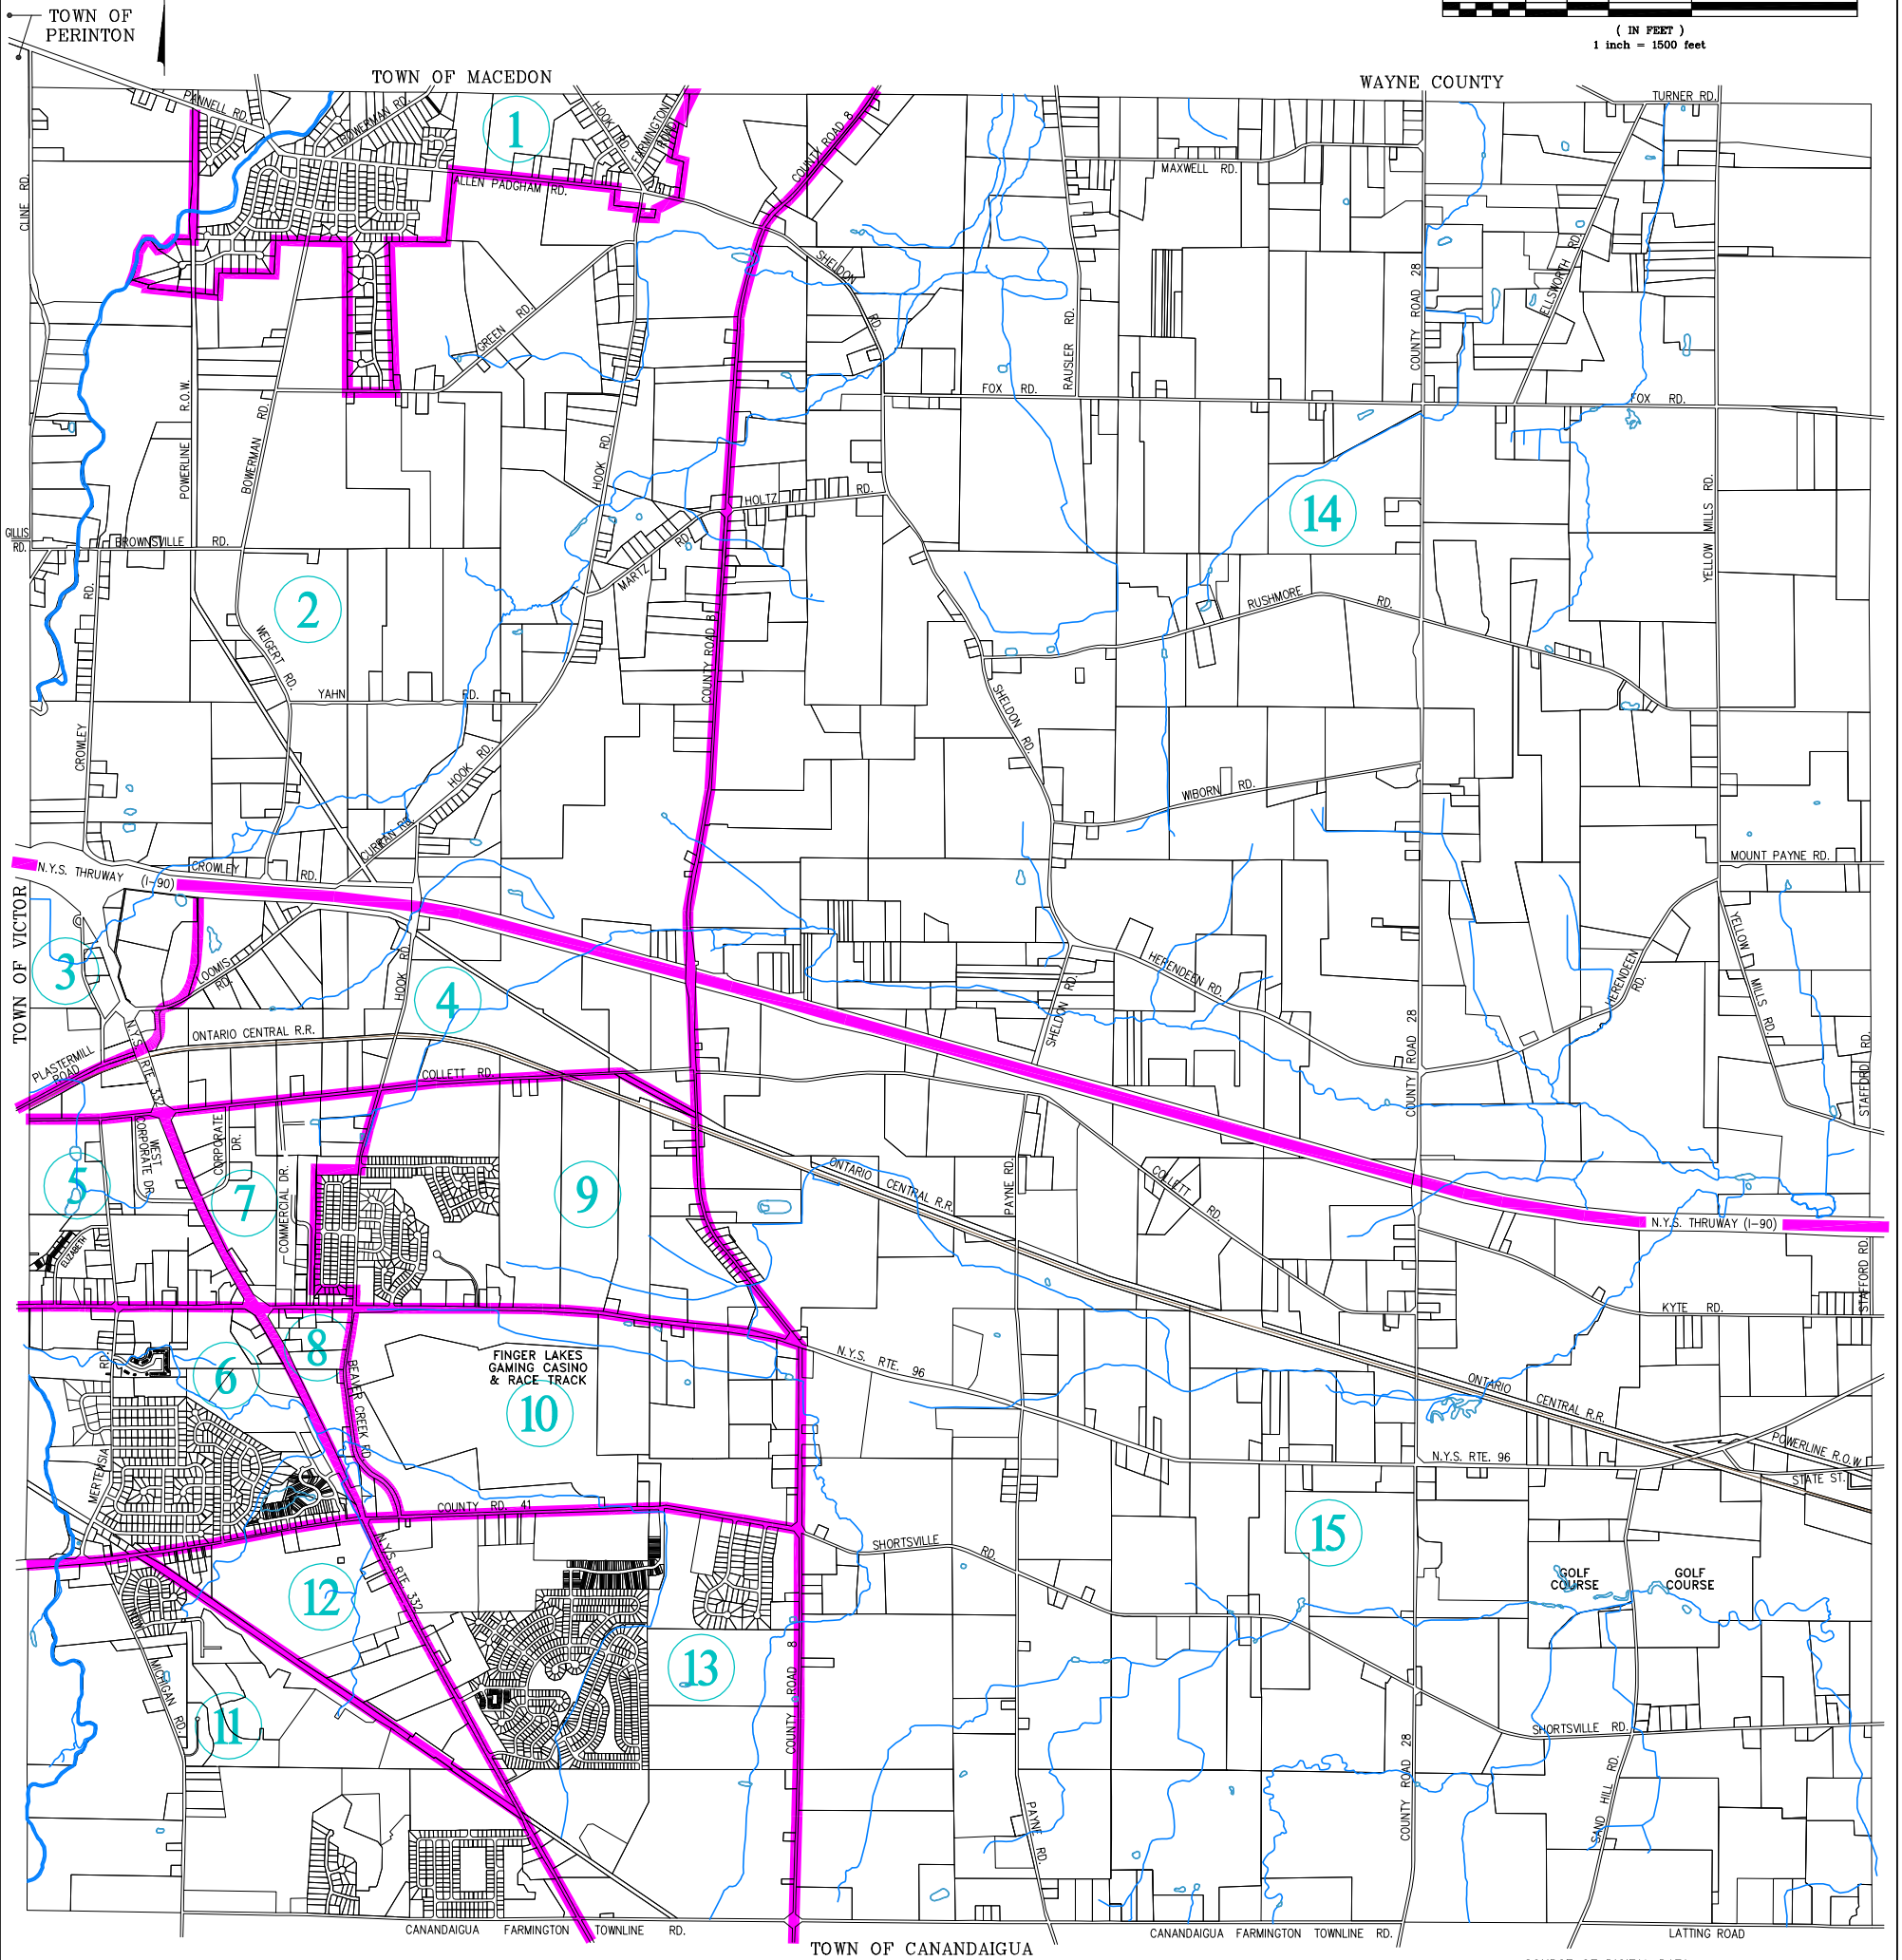

TOWN OF FARMINGTON COMPREHENSIVE PLAN

GRAPHIC SCALE

SOURCE OF DIGITAL DATA:
YEAR 2002, ONTARIO COUNTY PLANNING DEPARTMENT,
20 ONTARIO STREET, CANANDAIGUA, NEW YORK 14424

NOTE: FOR LAND USE DESCRIPTIONS OF EACH SUBAREA
PLEASE REFER TO PLAN SYNTHESIS CHAPTER 4.

MAP NO. 11 SUBAREAS MAP