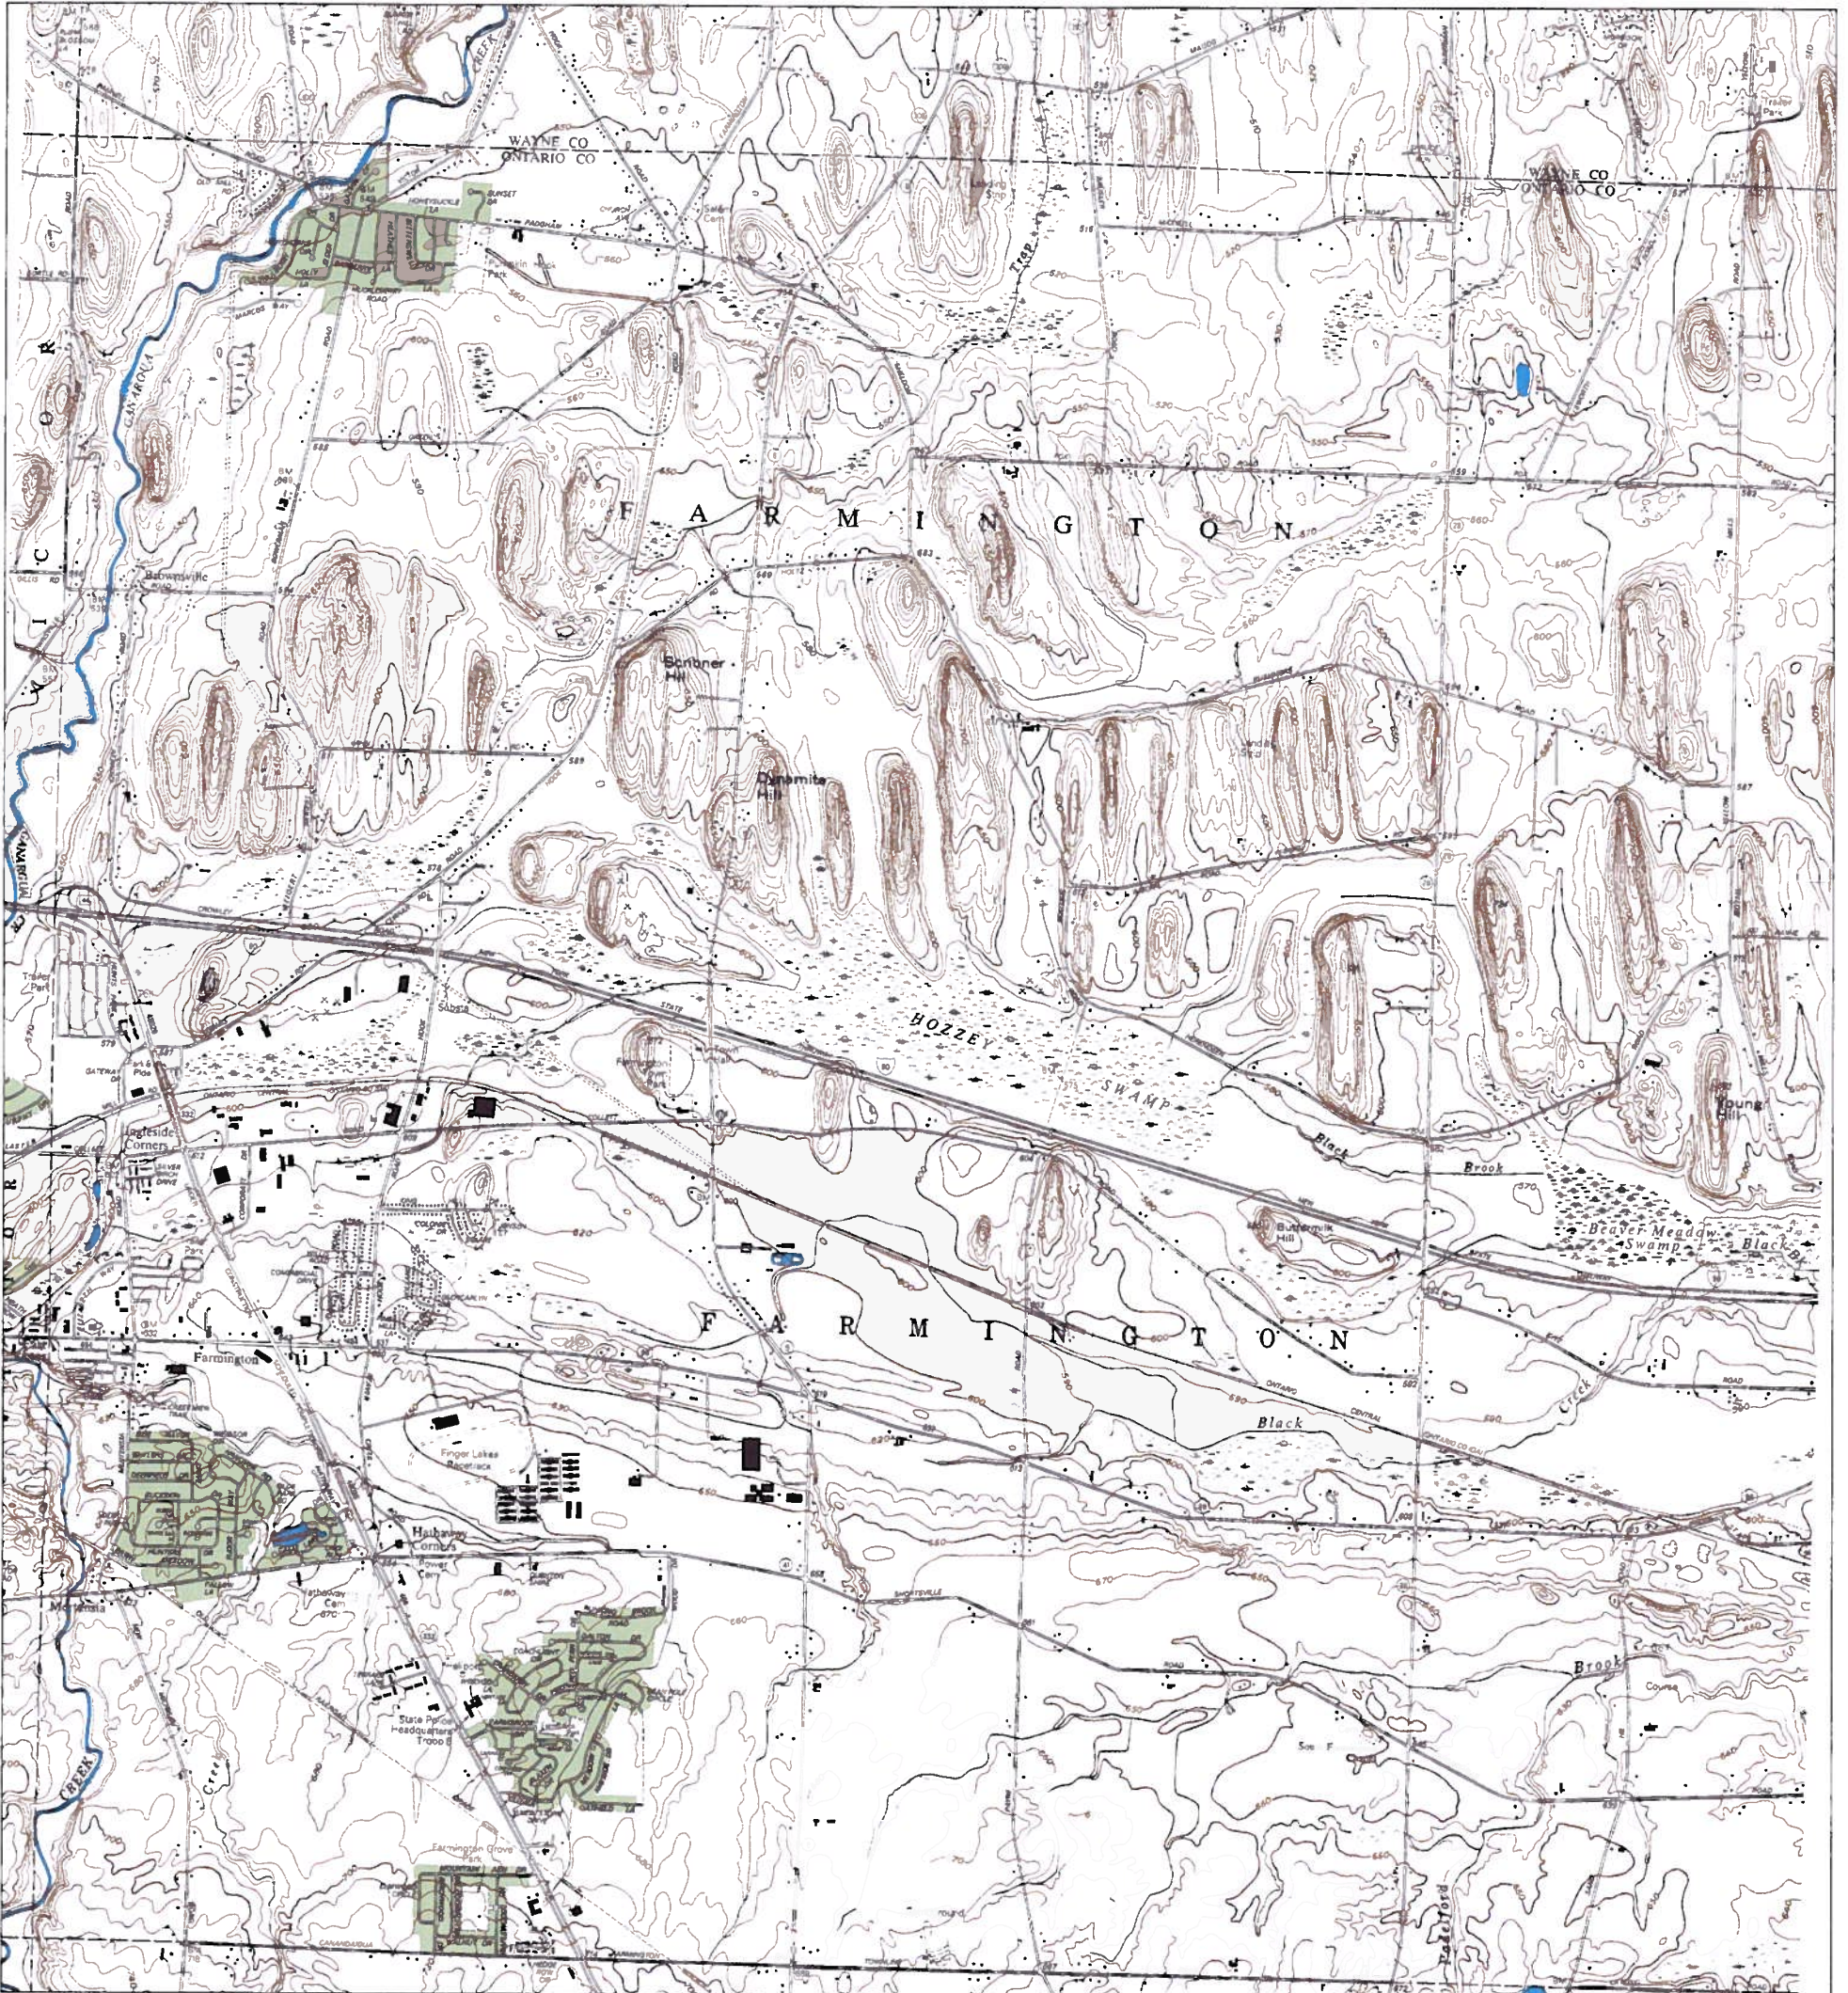

TOWN OF FARMINGTON COMPREHENSIVE PLAN

MAP SOURCE: NYS DOT RASTER QUADRANGLES:
MACEDON AND CANANDA GUA, NEW YORK | ONTARIO COUNTY
DOT EDITION DATE: 1999 -- USGS CONTOUR DATE: 1951