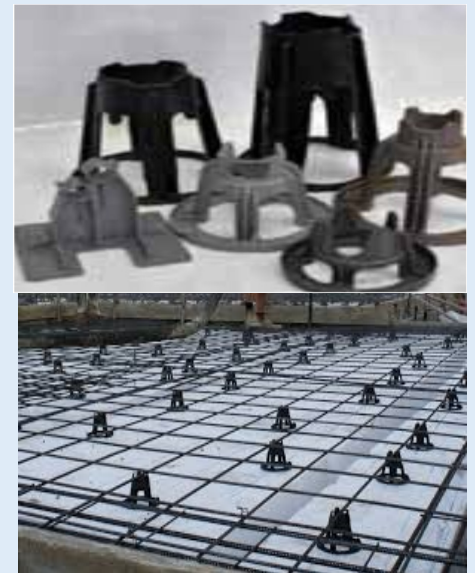

PLASTIC HEAVY DUTY BAR CHAIRS

<u>Bags of 100</u>	<u>Bag Price</u>	<u>Bags per Pallet</u>	<u>Units per Bag</u>
25/40 cover	$13.95	50	100
50/65 (non clip)	$16.95	50	100
50/65 (clip on)	$16.95	50	100
50/65 (H/base)	$22.50	50	100
75/90	$21.00	50	100
75/90 Clip On	$27.50	50	100
85/100	$28.80	40	100
105/110	$38.00	25	100
115/120	$40.00	25	100
125/130	$46.00	25	100
135/140	$49.00	25	100
145/150	$52.00	25	100
155/160	$54.00	25	100
165/170	$56.50	25	100