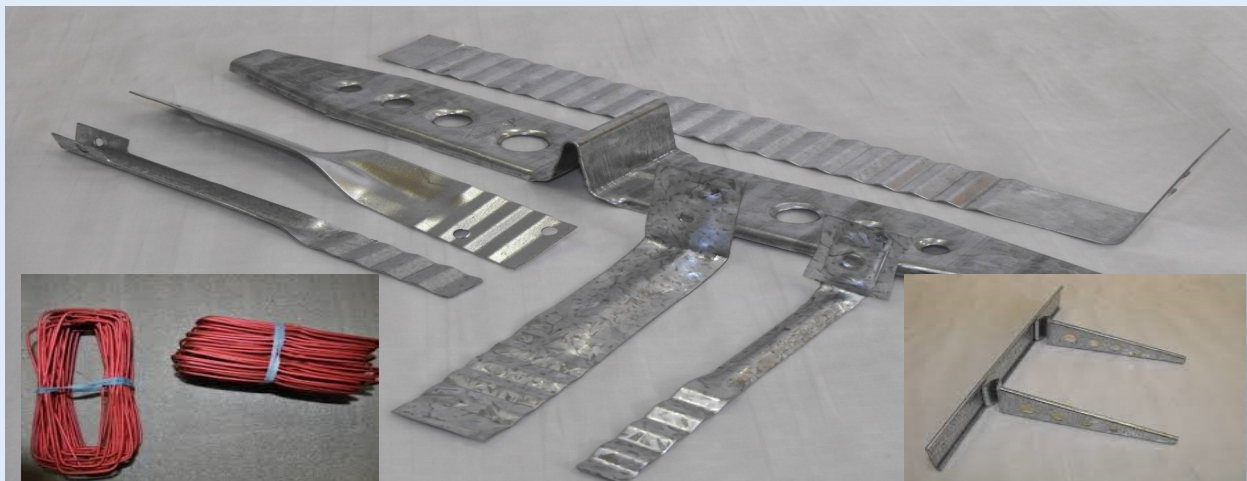

Galvanised P.O.A

METAL BELT REELER...
(Belt pack tie wire dispenser)

\$60.00 ea

BRICKLAYING & FLASHINGS PRODUCTS

See next page for pricing

ALL TYPES OF WALL VENEER & BRICK TIES

SLIP JOINT

90mm, 110mm, 150mm, 230mm,
270mm, 270mm Cavity