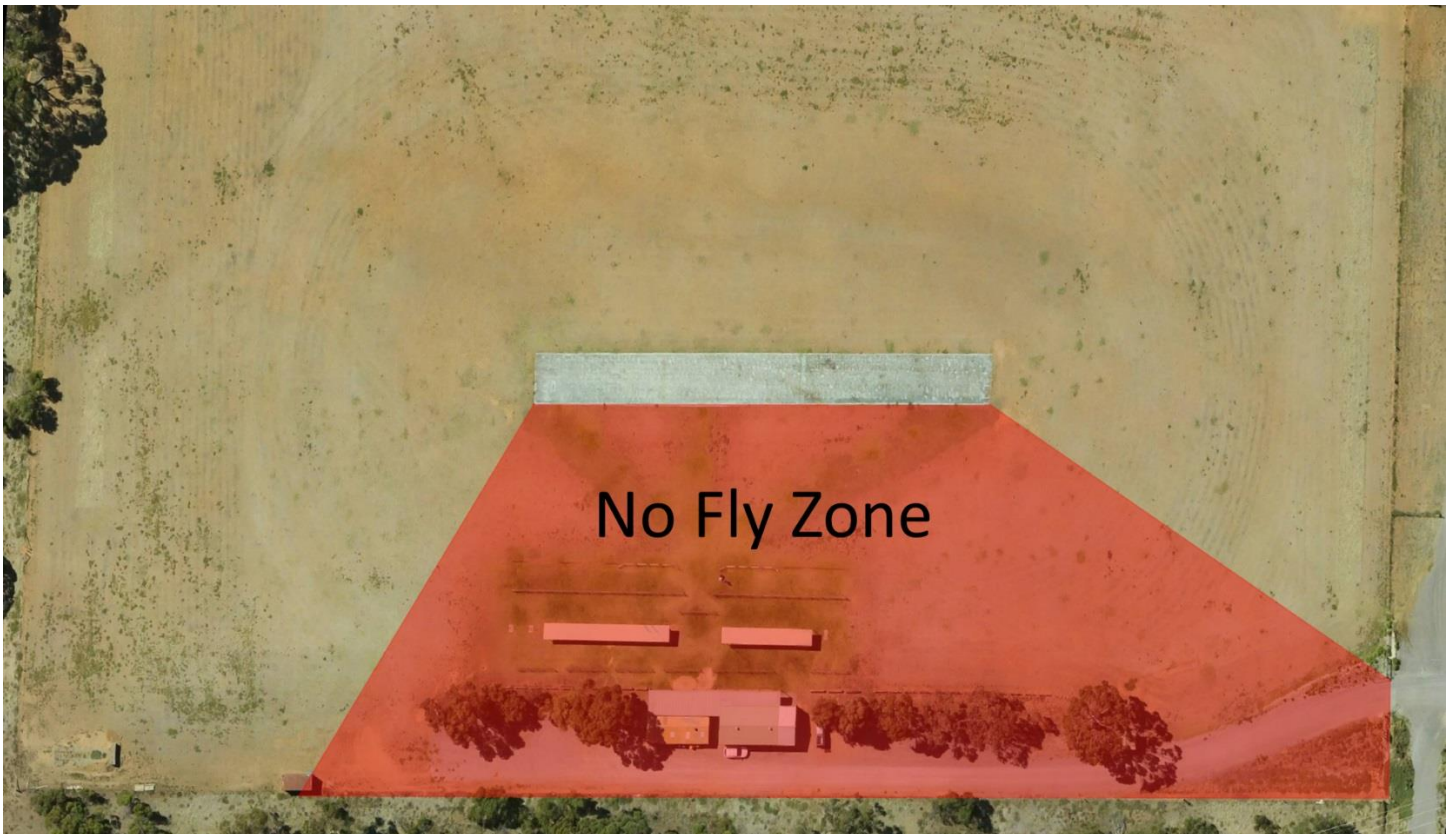

No Fly Zone

MOP NUMBER 20

(Updated 22/06/2021)

Purpose - To identify the “no fly zone” between the strip and the flight line.

Policy - Models must not wilfully be flown in the “no fly zone” between the “flight line” and the “strip” (being 30 meters), taxing is the dominant activity in this zone.

The following map outlines the “No Fly Zone”;

Responsibility – All Club Members.