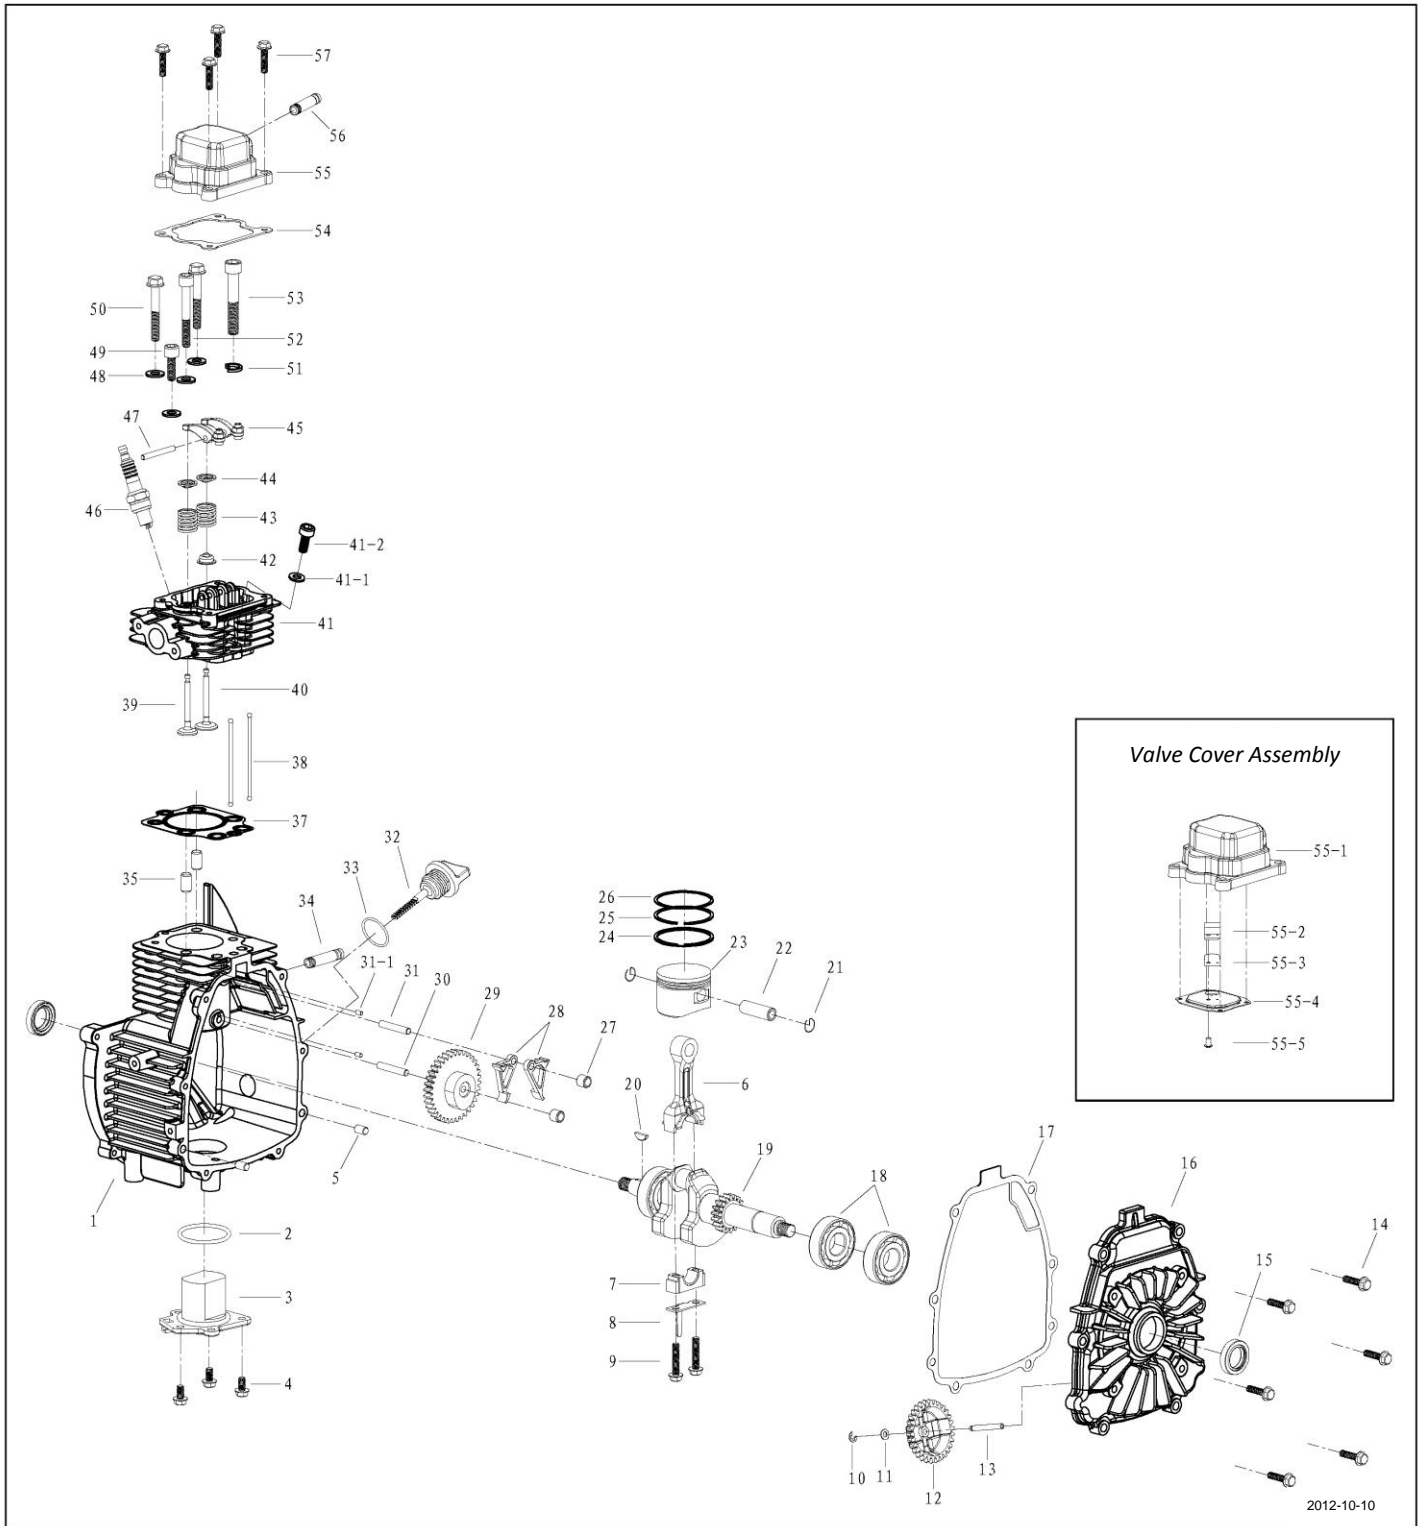

1000Wi 144F Engine

Click here to save this
Parts List

1000Wi 144F Engine

Item	Mfr #	Stock #	Description	Comments
1	09010101	--	Crankcase	
2	09070129	69706	O-Ring, Low Oil Sensor	Fits 1000Wi, PH1000i
3	71120	60017	Low Oil Sensor	Fits PH1000i, 1000Wi
4	03050207	69790	M5 X 12 Flange Bolt	
5	04030271	--	Crankcase Pin	
6	09011020	--	Connecting Rod Assy	Fits 1000Wi, PH1000i
7	09011020	--	Connecting Rod Assy	Fits 1000Wi, PH1000i
8	09011020	--	Connecting Rod Assy	Fits 1000Wi, PH1000i
9	09011020	--	Connecting Rod Assy	Fits 1000Wi, PH1000i
10	03070162	--	E-clip	
11	03030133	--	M4 Flat Washer, White	
12	09011036	--	Oil Gear	Fits 1000Wi, PH1000i
13	09011037	--	Pin, Oil Gear	Fits 1000Wi, PH1000i
14	03050208	69787	M5 X 20 Flange Bolt	
15	04090009	--	Oil Seal	
16	09011014	--	Crankcase Cover	Fits 1000Wi, PH1000i
17	09011040	--	Gasket, Crankcase Cover	Fits 1000Wi, PH1000i
18	07190207	--	Bearing	
19	09011003	--	Crankshaft	Fits 1000Wi, PH1000i
20	09070201	--	Key	Fits 1000Wi, PH1000i
21	09011035	--	Piston Retaining Ring	Fits 1000Wi, PH1000i
22	09011034	--	Piston Pin	Fits 1000Wi, PH1000i
23	09011029	--	Piston	Fits 1000Wi, PH1000i
24	09011033	--	Piston Assy	Fits 1000Wi, PH1000i
25	09011033	--	Piston Assy	Fits 1000Wi, PH1000i
26	09011033	--	Piston Assy	Fits 1000Wi, PH1000i
27	09011032	--	Compression Spacer Bush	Fits 1000Wi, PH1000i
28	09011025	--	Rocker Arm, Lower	Fits 1000Wi, PH1000i
29	09011023	--	Camshaft Assy	Fits 1000Wi, PH1000i
30	09011024	--	Pin, Camshaft Assembly	Fits 1000Wi, PH1000i
31	09011026	--	Pin, Buttom Rocker Arm	Fits 1000Wi, PH1000i
31-1	09100080	--	Guide Pin	Fits 1000Wi, PH1000i
32	68150	69309	Oil Dipstick	Fits 1000Wi, 2000Wi, PH1000i, PH2100PRi, PH2700PRi
33	09070202	69437	O-Ring, Dipstick	Fits 1000Wi, PH1000i, 2000Wi, PH2100PRi, PH2700PRi
34	09010302	--	Breather Tube	
35	04030266	--	Pin, Cylinder Head	Fits 1000Wi, PH1000i
37	09011009	--	Gasket, Cylinder Head	Fits 1000Wi, PH1000i
38	09011013	--	Valve Tappet	Fits 1000Wi, PH1000i
39	09011031	--	Exhaust Valve	Fits 1000Wi, PH1000i
40	09011030	--	Intake Valve	Fits 1000Wi, PH1000i
41	76173	--	Cylinder Head	
41-1	03030128	--	M6 Washer	
41-2	03051002	--	M6 X 16 Allen Head Screw	
42	04090010	--	Valve Seal	
43	09011010	--	Valve Spring	Fits 1000Wi, PH1000i