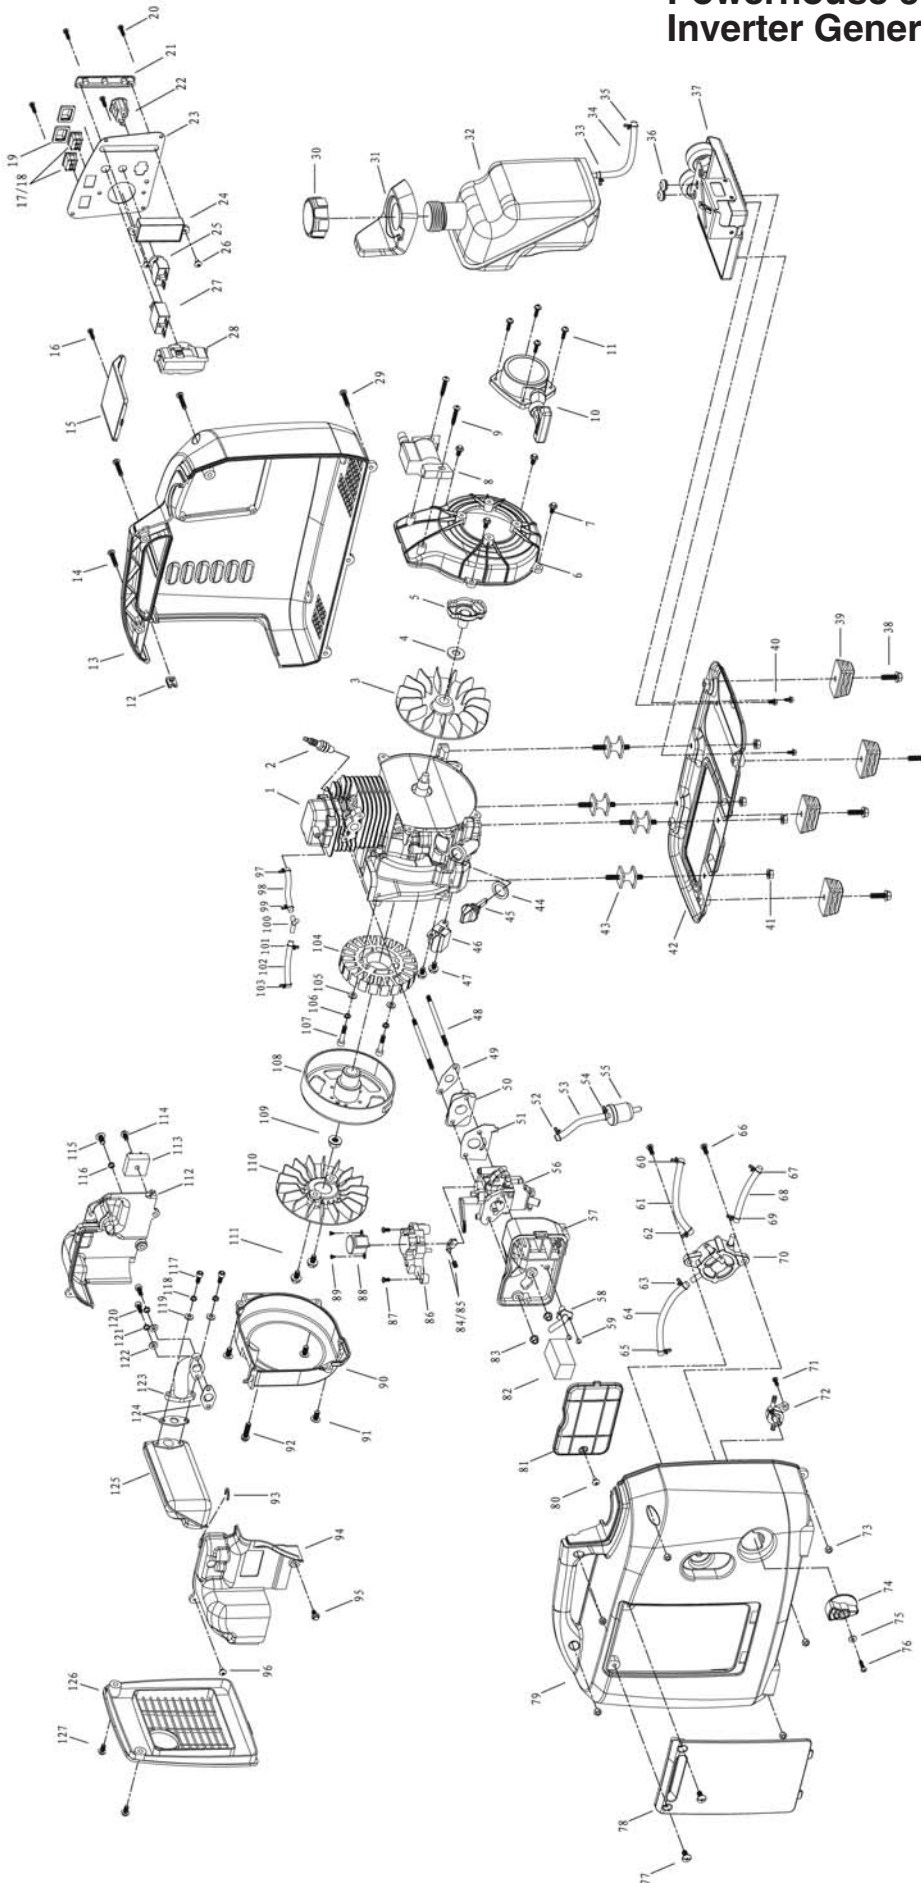

# Powerhouse Inverter Generator 500Wi Parts

No.	OEM Part #	Order #	Description
1	9010298	N/A	Engine assembly 500Wi
2	9100066	N/A	Spark plug, 500Wi
3	76020	<b>60866</b>	Intake fan, 500Wi
4	3030138	N/A	M8 flat washer
5	9100024	<b>60922</b>	Start cup, 500Wi
6	68110	N/A	Front exhaust fan cover, 500Wi
7	3050207	<b>69790</b>	M5x12 flange bolt
8	911091	<b>60868</b>	Ignition coil, 500Wi
9	3050324	<b>69907</b>	ST 4.8x30 screw
10	9100025	<b>60931</b>	Pull start assy. 500Wi
11	3050352	<b>69618</b>	M5 X 20 screw with washers
12	3060114	N/A	Clip nut
13	68117	<b>60853</b>	Right case, 500Wi
14	3050353	<b>69365</b>	M5 x 30 screw with washers
15	6868775	<b>60854</b>	Spark plug access cover, 500Wi
16	3050339	<b>69347</b>	M5 x 12 screw
17	10030103	<b>61112</b>	Rocker switch, remote
18	10030101	<b>69529</b>	Rocker switch, engine/economy
19	4030286	<b>69531</b>	Rocker switch cover
20	3050319	<b>69360</b>	ST4.2x12 screw
21	68629	<b>60860</b>	Indicator cover, 500Wi
22	4050135	<b>69377</b>	DC socket, all models
23	4120110	<b>60886</b>	Control panel, 500W
24	71082	<b>60863</b>	Ignition module, 500Wi
25	10010112	<b>60977</b>	DC protector, 500Wi
26	3050386	<b>60881</b>	ST4.2 x 12 screw (white)
27	10010106	<b>60996</b>	AC protector, 500Wi
28	4130138	<b>69872</b>	120~20A 5-20R single receptacle
29	3050352	<b>69618</b>	M5 X 20 screw with washers
30	9100054	<b>60960</b>	Fuel tank cap, 500Wi
31	9100059	<b>60971</b>	Fuel tank sleeve, 500Wi
32	9100073	<b>60956</b>	Fuel tank, 500Wi
33	3080204	<b>60778</b>	10mm hose clamp
34	9020141	<b>69954</b>	Fuel line, Fuel tank, 500Wi
35	3080202	<b>60779</b>	7mm hose clamp
36	9070212	<b>60041</b>	Frame grommet
37	71093	<b>60864</b>	Inverter assembly, 500Wi
38	3050361	<b>69793</b>	M6 X 25 Allen head screw
39	9100036	<b>60957</b>	Foot outer shroud, 500Wi
40	3050206	<b>69816</b>	M5 X 8 flange screw
41	3060133	<b>69623</b>	M6 flange nut
42	9100074	N/A	Engine mounting frame,500Wi
43	9100006	<b>60908</b>	Rubber engine mount, 500Wi
44	9100079	N/A	Oil ring,Dipstick
45	68101	N/A	Dipstick
46	62012	<b>60837</b>	Ignition trigger, 500Wi
47	3050207	<b>69790</b>	M5 X 12 flange screw
48	3050617	<b>69982</b>	Carburetor bolt
49	9100012	N/A	Carburetor gasket, 500Wi
50	9020114	<b>69970</b>	Carburetor Insulator Block
51	8070101	<b>60911</b>	Carburetor gasket, Manifold
52	3080203	<b>60781</b>	8mm hose clamp
53	8186006	N/A	Fuel line,Carburetor, 500Wi
54	3080212	<b>60793</b>	9mm hose clamp
55	9010372	N/A	Fuel filter