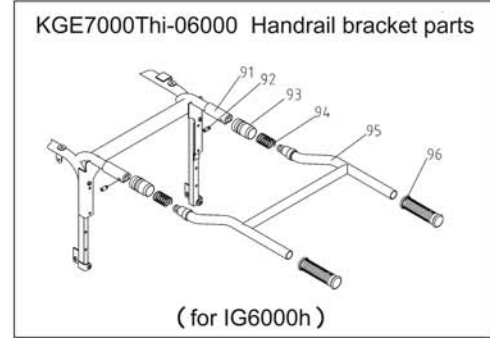

**IG6000, IG6000H
KGE6000Ti,
KGE6000THi**

KGE3300Ti-08330 Lock parts

IG6000 / IG6000H / KGE6000Ti / KGE6000THi

No.	Manf. #	Order #	Description	Qty.
1	KG390GETI-0000	66429	Engine assembly	1
2	KG340E-15000	66520	Electric Starter	1
3	KGE3500Xi-02002		Stator location pin	2
4	KD55-02100		Stator assembly	1
5	KD55-02200		Rotor assembly	1
4-5	KDM70A-2-0200	66414	Alternator Assembly	1
6	KM186FGi-05105		Fan	1
7	KG186F-05002		Flywheel nut	1
8	KGE5500Ti-04001	66452	Air Guide Cover	1
9	KGE5500Ti-03000b		Chassis assembly	1
10	KGE5500Ti-08100		Sideboard assembly	1
11	KGE5500Ti-08200	66543	Handle assembly	2
12	KGE3300Ti-08204		Handle robber sleeve	4
13	KGE5500Ti-08300	66454	Door	1
14	5GF-LDE-05018		Door lock knob	1
15	5GF-LDE-05019		Door lock gasket	1
16	5GF-LDE-05022		Door lock	1
17	5GF-LDE-05021		Door lock strengthen plate	1
14-17	KGE3300Ti-08330	66442	Door Latch Kit	1
18	KGE5500Ti-08401	66455	Front cover	1
19	KGE5500Ti-08501	66456	Rear cover	1
20	KGE5500Ti-08601	66457	Exhaust window	1
21	KGE5500Ti-08700		Frame weldment	1
22	KG240-02015	66417	Exhaust pipe gasket	1
23	KGE5500Ti-10301	66468	Exhaust pipe	1
24	KGE5500Ti-10100	66467	Muffler assembly	1
25	KGE5500Ti-10302		Gasket A	1
26	KGE5500Ti-10200		Muffler cover assembly	1
27	KGE5500Ti-11001	66470	Fuel Tank	1
28	KGE3300Ti-11010	66444	Gas Cap	1
29	KGE3300Ti-08108A	66440	Fuel Gauge Gasket	1
30	KGE3300Ti-08106	66438	Sight Glass	1
31	KGE3300Ti-11300	66243	Fuel Gauge Assembly	1
32	KGE3300Ti-11003		Fuel tank gasket	4
33	KGE5500Ti-13200		Control Panel	1
34	KGE5500Ti-08900		Stay tube weldment	2
35	KGE5500Ti-01010		Engine bracket	1
36	KGE3500Xc-17100	66448	Battery Strap	1
37	KGE5500Ti-08724		Module fixing plate 2	1
38	GTZ-14S	66401	Battery(12V-11AH)	1
39	KDE6800Ti-03131	66411	Wheel	4
40	KGE5500Ti-03400		Battery pressure plate	2
41	KGE3300Ti-13300	66446	Ignition coil	1
42	KGE3300Ti-13601	66016	Trigger	1
43	KGE5500Ti-13320		Ignition coil bracket weldment	11
44	KGE5500Ti-12100	66473	Left vibration isolator	2
45	KGE5500Ti-12100	66473	Right vibration isolator	2
46	KGE5500Ti-08723		Module fixing plate 1	1
47	DU50-120/240V	66404	Coast Only Inverter Module	1
48	CDQ-10AH	66402	Charging adjustor	1
49	JK425	66913	Ignition Switch	1
	JK425-1	66912	Key for JK42X Switch	1
50	DHQ-30	66153	Three in one ignition Module	1
51	WZ-Z2 8.3A DC12V		DC receptacle	1
52	10A/16A 250V		European style receptacle	3
53	GB/806-1988		Grounding Nut	1
54	KGE3300Ti-11005	66443	Adjusting pipe of oil tank switch	1
55	KGE7000Ti-14000	66481	Air valve cable	1
56	KG390GETI-07002	66434	Air filter cover	1
57	KG390GETI-07001	66433	Air filter bottom	1