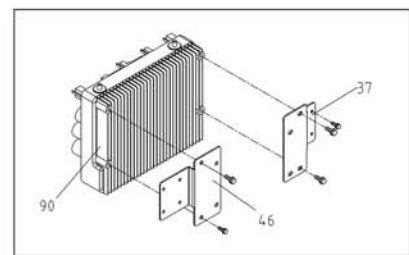

**IG6000, IG6000H
KGE6000Ti,
KGE6000THi**

KGE3300Ti-08330 Lock parts

IG6000 / IG6000H / KGE6000Ti / KGE6000THi

No.	Manf. #	Order #	Description	Qty.
1	KG390GETI-0000	66429	Engine assembly	1
2	KG340E-15000	66520	Electric Starter	1
3	KGE3500Xi-02002		Stator location pin	2
4	KD55-02100		Stator assembly	1
5	KD55-02200		Rotor assembly	1
4-5	KDM70A-2-0200	66414	Alternator Assembly	1
6	KM186FGi-05105		Fan	1
7	KG186F-05002		Flywheel nut	1
8	KGE5500Ti-04001	66452	Air Guide Cover	1
9	KGE5500Ti-03000b		Chassis assembly	1
10	KGE5500Ti-08100		Sideboard assembly	1
11	KGE5500Ti-08200	66543	Handle assembly	2
12	KGE3300Ti-08204		Handle robber sleeve	4
13	KGE5500Ti-08300	66454	Door	1
14	5GF-LDE-05018		Door lock knob	1
15	5GF-LDE-05019		Door lock gasket	1
16	5GF-LDE-05022		Door lock	1
17	5GF-LDE-05021		Door lock strengthen plate	1
14-17	KGE3300Ti-08330	66442	Door Latch Kit	1
18	KGE5500Ti-08401	66455	Front cover	1
19	KGE5500Ti-08501	66456	Rear cover	1
20	KGE5500Ti-08601	66457	Exhaust window	1
21	KGE5500Ti-08700		Frame weldment	1
22	KG240-02015	66417	Exhaust pipe gasket	1
23	KGE5500Ti-10301	66468	Exhaust pipe	1
24	KGE5500Ti-10100	66467	Muffler assembly	1
25	KGE5500Ti-10302		Gasket A	1
26	KGE5500Ti-10200		Muffler cover assembly	1
27	KGE5500Ti-11001	66470	Fuel Tank	1
28	KGE3300Ti-11010	66444	Gas Cap	1
29	KGE3300Ti-08108A	66440	Fuel Gauge Gasket	1
30	KGE3300Ti-08106	66438	Sight Glass	1
31	KGE3300Ti-11300	66243	Fuel Gauge Assembly	1
32	KGE3300Ti-11003		Fuel tank gasket	4
33	KGE5500Ti-13200		Control Panel	1
34	KGE5500Ti-08900		Stay tube weldment	2
35	KGE5500Ti-01010		Engine bracket	1
36	KGE3500Xc-17100	66448	Battery Strap	1
37	KGE5500Ti-08724		Module fixing plate 2	1
38	GTZ-14S	66401	Battery(12V-11AH)	1
39	KDE6800Ti-03131	66411	Wheel	4
40	KGE5500Ti-03400		Battery pressure plate	2
41	KGE3300Ti-13300	66446	Ignition coil	1
42	KGE3300Ti-13601	66016	Trigger	1
43	KGE5500Ti-13320		Ignition coil bracket weldment	11
44	KGE5500Ti-12100	66473	Left vibration isolator	2
45	KGE5500Ti-12100	66473	Right vibration isolator	2
46	KGE5500Ti-08723		Module fixing plate 1	1
47	DU50-120/240V	66404	Coast Only Inverter Module	1
48	CDQ-10AH	66402	Charging adjustor	1
49	JK425	66913	Ignition Switch	1
	JK425-1	66912	Key for JK42X Switch	1
50	DHQ-30	66153	Three in one ignition Module	1
51	WZ-Z2 8.3A DC12V		DC receptacle	1
52	10A/16A 250V		European style receptacle	3
53	GB/806-1988		Grounding Nut	1
54	KGE3300Ti-11005	66443	Adjusting pipe of oil tank switch	1
55	KGE7000Ti-14000	66481	Air valve cable	1
56	KG390GETI-07002	66434	Air filter cover	1
57	KG390GETI-07001	66433	Air filter bottom	1