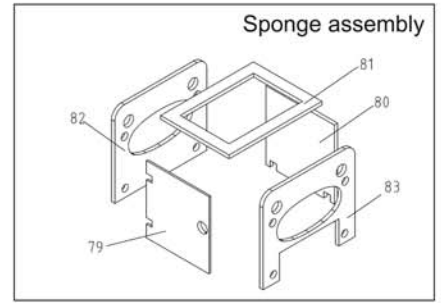

**IG6000, IG6000H
KGE6000Ti,
KGE6000THi**

KGE3300Ti-08330 Lock parts

IG6000 / IG6000H / KGE6000Ti / KGE6000THi

No.	Manf. #	Order #	Description	Qty.
1	KG390GETI-0000	66429	Engine assembly	1
2	KG340E-15000	66520	Electric Starter	1
3	KGE3500Xi-02002		Stator location pin	2
4	KD55-02100		Stator assembly	1
5	KD55-02200		Rotor assembly	1
4-5	KDM70A-2-0200	66414	Alternator Assembly	1
6	KM186FGi-05105		Fan	1
7	KG186F-05002		Flywheel nut	1
8	KGE5500Ti-04001	66452	Air Guide Cover	1
9	KGE5500Ti-03000b		Chassis assembly	1
10	KGE5500Ti-08100		Sideboard assembly	1
11	KGE5500Ti-08200	66543	Handle assembly	2
12	KGE3300Ti-08204		Handle robber sleeve	4
13	KGE5500Ti-08300	66454	Door	1
14	5GF-LDE-05018		Door lock knob	1
15	5GF-LDE-05019		Door lock gasket	1
16	5GF-LDE-05022		Door lock	1
17	5GF-LDE-05021		Door lock strengthen plate	1
14-17	KGE3300Ti-08330	66442	Door Latch Kit	1
18	KGE5500Ti-08401	66455	Front cover	1
19	KGE5500Ti-08501	66456	Rear cover	1
20	KGE5500Ti-08601	66457	Exhaust window	1
21	KGE5500Ti-08700		Frame weldment	1
22	KG240-02015	66417	Exhaust pipe gasket	1
23	KGE5500Ti-10301	66468	Exhaust pipe	1
24	KGE5500Ti-10100	66467	Muffler assembly	1
25	KGE5500Ti-10302		Gasket A	1
26	KGE5500Ti-10200		Muffler cover assembly	1
27	KGE5500Ti-11001	66470	Fuel Tank	1
28	KGE3300Ti-11010	66444	Gas Cap	1
29	KGE3300Ti-08108A	66440	Fuel Gauge Gasket	1
30	KGE3300Ti-08106	66438	Sight Glass	1
31	KGE3300Ti-11300	66243	Fuel Gauge Assembly	1
32	KGE3300Ti-11003		Fuel tank gasket	4
33	KGE5500Ti-13200		Control Panel	1
34	KGE5500Ti-08900		Stay tube weldment	2
35	KGE5500Ti-01010		Engine bracket	1
36	KGE3500Xc-17100	66448	Battery Strap	1
37	KGE5500Ti-08724		Module fixing plate 2	1
38	GTZ-14S	66401	Battery(12V-11AH)	1
39	KDE6800Ti-03131	66411	Wheel	4
40	KGE5500Ti-03400		Battery pressure plate	2
41	KGE3300Ti-13300	66446	Ignition coil	1
42	KGE3300Ti-13601	66016	Trigger	1
43	KGE5500Ti-13320		Ignition coil bracket weldment	11
44	KGE5500Ti-12100	66473	Left vibration isolator	2
45	KGE5500Ti-12100	66473	Right vibration isolator	2
46	KGE5500Ti-08723		Module fixing plate 1	1
47	DU50-120/240V	66404	Coast Only Inverter Module	1
48	CDQ-10AH	66402	Charging adjustor	1
49	JK425	66913	Ignition Switch	1
	JK425-1	66912	Key for JK42X Switch	1
50	DHQ-30	66153	Three in one ignition Module	1
51	WZ-Z2 8.3A DC12V		DC receptacle	1
52	10A/16A 250V		European style receptacle	3
53	GB/806-1988		Grounding Nut	1
54	KGE3300Ti-11005	66443	Adjusting pipe of oil tank switch	1
55	KGE7000Ti-14000	66481	Air valve cable	1
56	KG390GETI-07002	66434	Air filter cover	1
57	KG390GETI-07001	66433	Air filter bottom	1