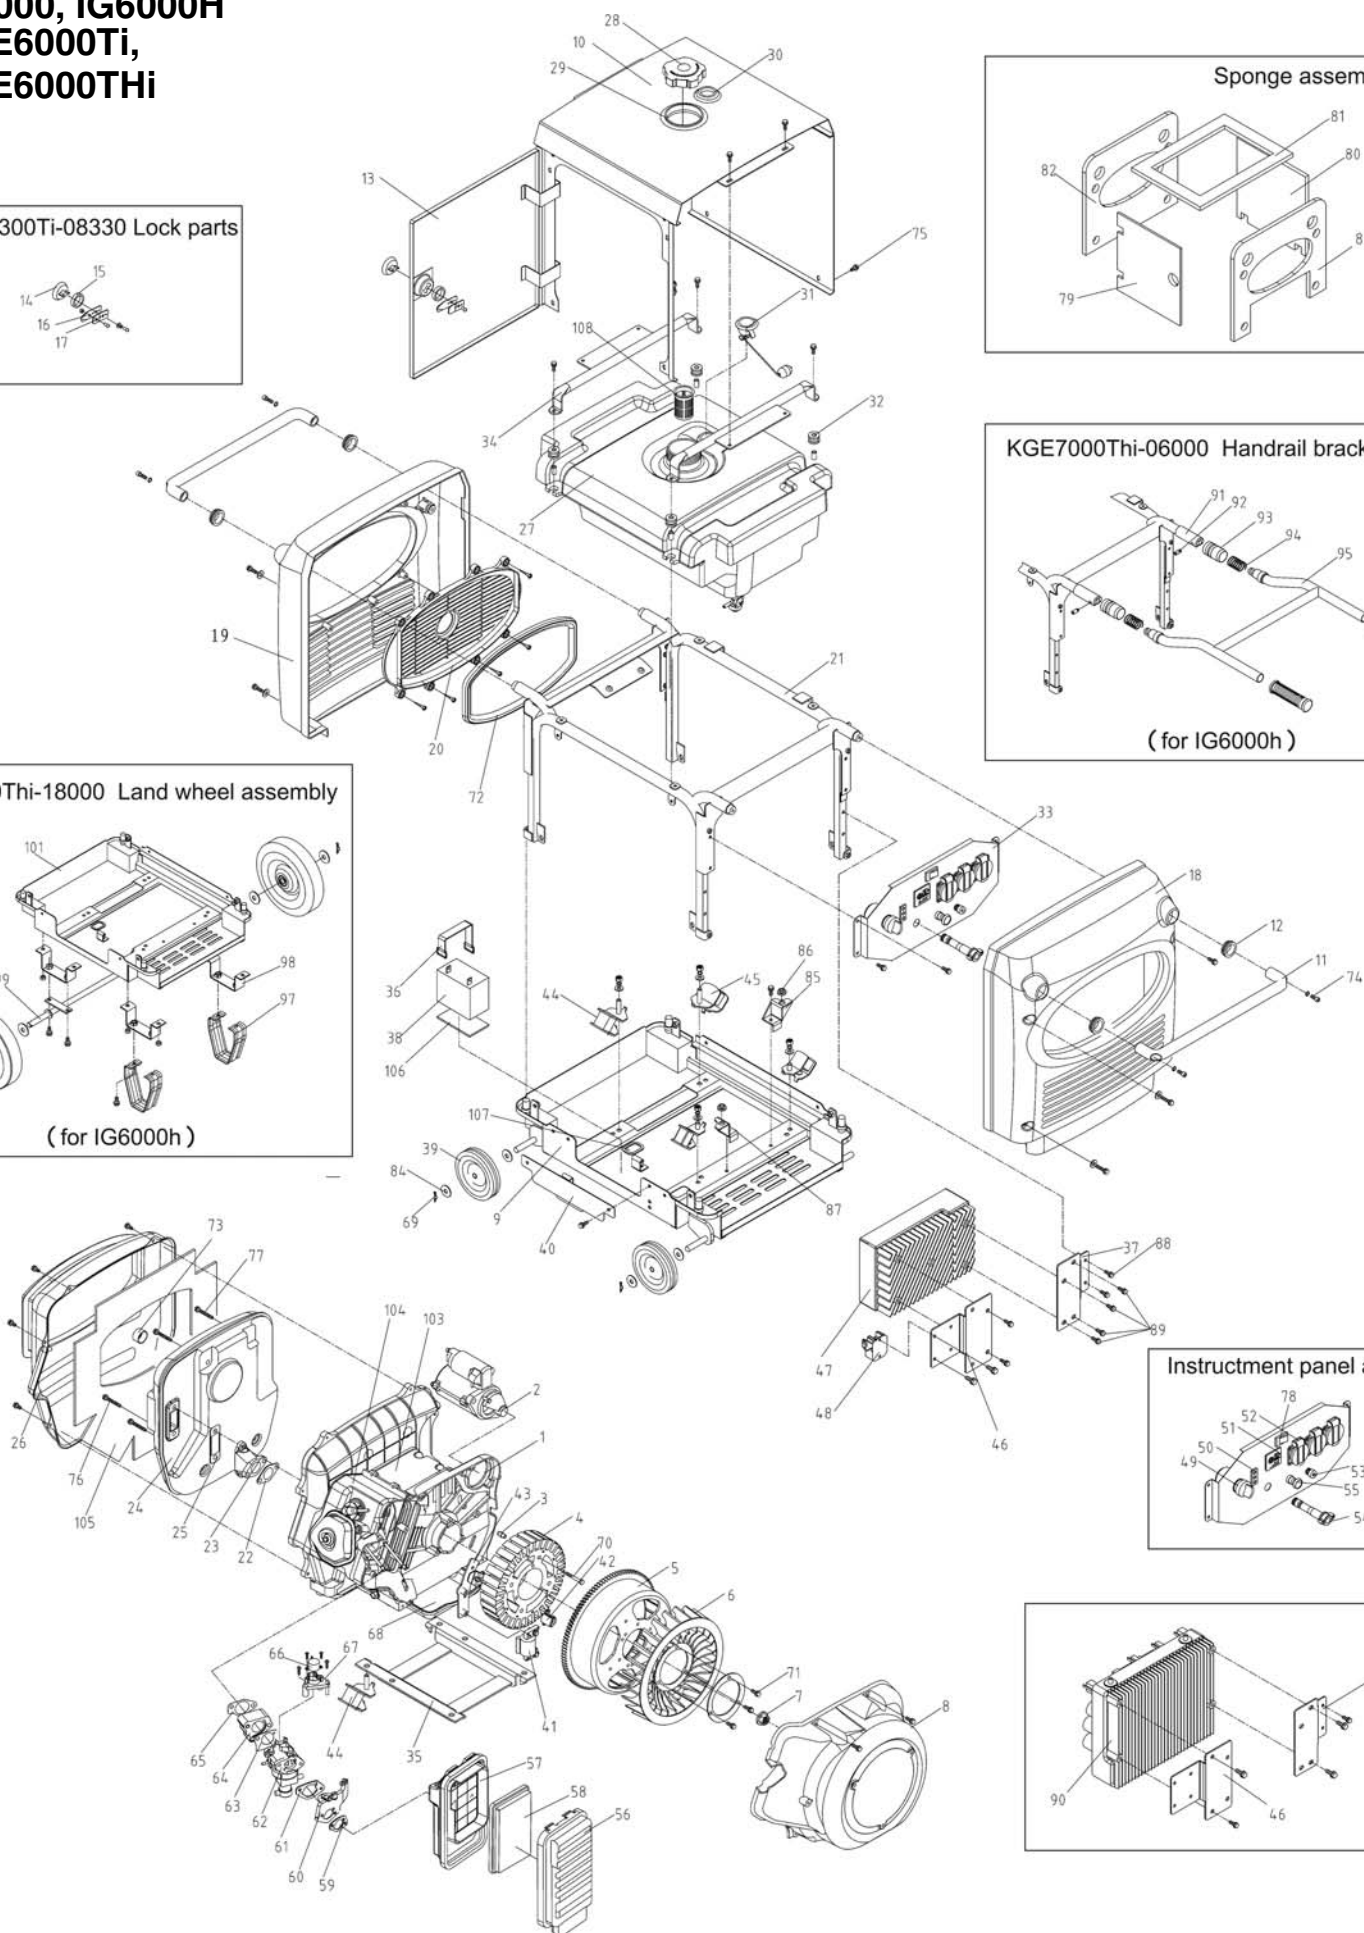

**IG6000, IG6000H
KGE6000Ti,
KGE6000THi**

KGE3300Ti-08330 Lock parts

IG6000 / IG6000H / KGE6000Ti / KGE6000THi

No.	Manf. #	Order #	Description	Qty.
1	KG390GETI-0000	66429	Engine assembly	1
2	KG340E-15000	66520	Electric Starter	1
3	KGE3500Xi-02002		Stator location pin	2
4	KD55-02100		Stator assembly	1
5	KD55-02200		Rotor assembly	1
4-5	KDM70A-2-0200	66414	Alternator Assembly	1
6	KM186FGi-05105		Fan	1
7	KG186F-05002		Flywheel nut	1
8	KGE5500Ti-04001	66452	Air Guide Cover	1
9	KGE5500Ti-03000b		Chassis assembly	1
10	KGE5500Ti-08100		Sideboard assembly	1
11	KGE5500Ti-08200	66543	Handle assembly	2
12	KGE3300Ti-08204		Handle robber sleeve	4
13	KGE5500Ti-08300	66454	Door	1
14	5GF-LDE-05018		Door lock knob	1
15	5GF-LDE-05019		Door lock gasket	1
16	5GF-LDE-05022		Door lock	1
17	5GF-LDE-05021		Door lock strengthen plate	1
14-17	KGE3300Ti-08330	66442	Door Latch Kit	1
18	KGE5500Ti-08401	66455	Front cover	1
19	KGE5500Ti-08501	66456	Rear cover	1
20	KGE5500Ti-08601	66457	Exhaust window	1
21	KGE5500Ti-08700		Frame weldment	1
22	KG240-02015	66417	Exhaust pipe gasket	1
23	KGE5500Ti-10301	66468	Exhaust pipe	1
24	KGE5500Ti-10100	66467	Muffler assembly	1
25	KGE5500Ti-10302		Gasket A	1
26	KGE5500Ti-10200		Muffler cover assembly	1
27	KGE5500Ti-11001	66470	Fuel Tank	1
28	KGE3300Ti-11010	66444	Gas Cap	1
29	KGE3300Ti-08108A	66440	Fuel Gauge Gasket	1
30	KGE3300Ti-08106	66438	Sight Glass	1
31	KGE3300Ti-11300	66243	Fuel Gauge Assembly	1
32	KGE3300Ti-11003		Fuel tank gasket	4
33	KGE5500Ti-13200		Control Panel	1
34	KGE5500Ti-08900		Stay tube weldment	2
35	KGE5500Ti-01010		Engine bracket	1
36	KGE3500Xc-17100	66448	Battery Strap	1
37	KGE5500Ti-08724		Module fixing plate 2	1
38	GTZ-14S	66401	Battery(12V-11AH)	1
39	KDE6800Ti-03131	66411	Wheel	4
40	KGE5500Ti-03400		Battery pressure plate	2
41	KGE3300Ti-13300	66446	Ignition coil	1
42	KGE3300Ti-13601	66016	Trigger	1
43	KGE5500Ti-13320		Ignition coil bracket weldment	11
44	KGE5500Ti-12100	66473	Left vibration isolator	2
45	KGE5500Ti-12100	66473	Right vibration isolator	2
46	KGE5500Ti-08723		Module fixing plate 1	1
47	DU50-120/240V	66404	Coast Only Inverter Module	1
48	CDQ-10AH	66402	Charging adjustor	1
49	JK425	66913	Ignition Switch	1
	JK425-1	66912	Key for JK42X Switch	1
50	DHQ-30	66153	Three in one ignition Module	1
51	WZ-Z2 8.3A DC12V		DC receptacle	1
52	10A/16A 250V		European style receptacle	3
53	GB/806-1988		Grounding Nut	1
54	KGE3300Ti-11005	66443	Adjusting pipe of oil tank switch	1
55	KGE7000Ti-14000	66481	Air valve cable	1
56	KG390GETI-07002	66434	Air filter cover	1
57	KG390GETI-07001	66433	Air filter bottom	1