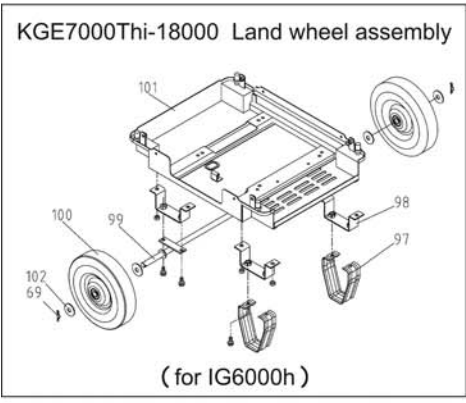

**IG6000, IG6000H
KGE6000Ti,
KGE6000THi**

KGE3300Ti-08330 Lock parts

IG6000 / IG6000H / KGE6000Ti / KGE6000THi

No.	Manf. #	Order #	Description	Qty.
1	KG390GETI-0000	66429	Engine assembly	1
2	KG340E-15000	66520	Electric Starter	1
3	KGE3500Xi-02002		Stator location pin	2
4	KD55-02100		Stator assembly	1
5	KD55-02200		Rotor assembly	1
4-5	KDM70A-2-0200	66414	Alternator Assembly	1
6	KM186FGi-05105		Fan	1
7	KG186F-05002		Flywheel nut	1
8	KGE5500Ti-04001	66452	Air Guide Cover	1
9	KGE5500Ti-03000b		Chassis assembly	1
10	KGE5500Ti-08100		Sideboard assembly	1
11	KGE5500Ti-08200	66543	Handle assembly	2
12	KGE3300Ti-08204		Handle robber sleeve	4
13	KGE5500Ti-08300	66454	Door	1
14	5GF-LDE-05018		Door lock knob	1
15	5GF-LDE-05019		Door lock gasket	1
16	5GF-LDE-05022		Door lock	1
17	5GF-LDE-05021		Door lock strengthen plate	1
14-17	KGE3300Ti-08330	66442	Door Latch Kit	1
18	KGE5500Ti-08401	66455	Front cover	1
19	KGE5500Ti-08501	66456	Rear cover	1
20	KGE5500Ti-08601	66457	Exhaust window	1
21	KGE5500Ti-08700		Frame weldment	1
22	KG240-02015	66417	Exhaust pipe gasket	1
23	KGE5500Ti-10301	66468	Exhaust pipe	1
24	KGE5500Ti-10100	66467	Muffler assembly	1
25	KGE5500Ti-10302		Gasket A	1
26	KGE5500Ti-10200		Muffler cover assembly	1
27	KGE5500Ti-11001	66470	Fuel Tank	1
28	KGE3300Ti-11010	66444	Gas Cap	1
29	KGE3300Ti-08108A	66440	Fuel Gauge Gasket	1
30	KGE3300Ti-08106	66438	Sight Glass	1
31	KGE3300Ti-11300	66243	Fuel Gauge Assembly	1
32	KGE3300Ti-11003		Fuel tank gasket	4
33	KGE5500Ti-13200		Control Panel	1
34	KGE5500Ti-08900		Stay tube weldment	2
35	KGE5500Ti-01010		Engine bracket	1
36	KGE3500Xc-17100	66448	Battery Strap	1
37	KGE5500Ti-08724		Module fixing plate 2	1
38	GTZ-14S	66401	Battery(12V-11AH)	1
39	KDE6800Ti-03131	66411	Wheel	4
40	KGE5500Ti-03400		Battery pressure plate	2
41	KGE3300Ti-13300	66446	Ignition coil	1
42	KGE3300Ti-13601	66016	Trigger	1
43	KGE5500Ti-13320		Ignition coil bracket weldment	11
44	KGE5500Ti-12100	66473	Left vibration isolator	2
45	KGE5500Ti-12100	66473	Right vibration isolator	2
46	KGE5500Ti-08723		Module fixing plate 1	1
47	DU50-120/240V	66404	Coast Only Inverter Module	1
48	CDQ-10AH	66402	Charging adjustor	1
49	JK425	66913	Ignition Switch	1
	JK425-1	66912	Key for JK42X Switch	1
50	DHQ-30	66153	Three in one ignition Module	1
51	WZ-Z2 8.3A DC12V		DC receptacle	1
52	10A/16A 250V		European style receptacle	3
53	GB/806-1988		Grounding Nut	1
54	KGE3300Ti-11005	66443	Adjusting pipe of oil tank switch	1
55	KGE7000Ti-14000	66481	Air valve cable	1
56	KG390GETI-07002	66434	Air filter cover	1
57	KG390GETI-07001	66433	Air filter bottom	1