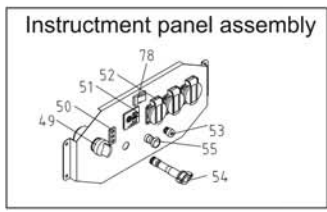

**IG6000, IG6000H
KGE6000Ti,
KGE6000THi**

KGE3300Ti-08330 Lock parts

IG6000 / IG6000H / KGE6000Ti / KGE6000THi

No.	Manf. #	Order #	Description	Qty.
1	KG390GETI-0000	66429	Engine assembly	1
2	KG340E-15000	66520	Electric Starter	1
3	KGE3500Xi-02002		Stator location pin	2
4	KD55-02100		Stator assembly	1
5	KD55-02200		Rotor assembly	1
4-5	KDM70A-2-0200	66414	Alternator Assembly	1
6	KM186FGi-05105		Fan	1
7	KG186F-05002		Flywheel nut	1
8	KGE5500Ti-04001	66452	Air Guide Cover	1
9	KGE5500Ti-03000b		Chassis assembly	1
10	KGE5500Ti-08100		Sideboard assembly	1
11	KGE5500Ti-08200	66543	Handle assembly	2
12	KGE3300Ti-08204		Handle robber sleeve	4
13	KGE5500Ti-08300	66454	Door	1
14	5GF-LDE-05018		Door lock knob	1
15	5GF-LDE-05019		Door lock gasket	1
16	5GF-LDE-05022		Door lock	1
17	5GF-LDE-05021		Door lock strengthen plate	1
14-17	KGE3300Ti-08330	66442	Door Latch Kit	1
18	KGE5500Ti-08401	66455	Front cover	1
19	KGE5500Ti-08501	66456	Rear cover	1
20	KGE5500Ti-08601	66457	Exhaust window	1
21	KGE5500Ti-08700		Frame weldment	1
22	KG240-02015	66417	Exhaust pipe gasket	1
23	KGE5500Ti-10301	66468	Exhaust pipe	1
24	KGE5500Ti-10100	66467	Muffler assembly	1
25	KGE5500Ti-10302		Gasket A	1
26	KGE5500Ti-10200		Muffler cover assembly	1
27	KGE5500Ti-11001	66470	Fuel Tank	1
28	KGE3300Ti-11010	66444	Gas Cap	1
29	KGE3300Ti-08108A	66440	Fuel Gauge Gasket	1
30	KGE3300Ti-08106	66438	Sight Glass	1
31	KGE3300Ti-11300	66243	Fuel Gauge Assembly	1
32	KGE3300Ti-11003		Fuel tank gasket	4
33	KGE5500Ti-13200		Control Panel	1
34	KGE5500Ti-08900		Stay tube weldment	2
35	KGE5500Ti-01010		Engine bracket	1
36	KGE3500Xc-17100	66448	Battery Strap	1
37	KGE5500Ti-08724		Module fixing plate 2	1
38	GTZ-14S	66401	Battery(12V-11AH)	1
39	KDE6800Ti-03131	66411	Wheel	4
40	KGE5500Ti-03400		Battery pressure plate	2
41	KGE3300Ti-13300	66446	Ignition coil	1
42	KGE3300Ti-13601	66016	Trigger	1
43	KGE5500Ti-13320		Ignition coil bracket weldment	11
44	KGE5500Ti-12100	66473	Left vibration isolator	2
45	KGE5500Ti-12100	66473	Right vibration isolator	2
46	KGE5500Ti-08723		Module fixing plate 1	1
47	DU50-120/240V	66404	Coast Only Inverter Module	1
48	CDQ-10AH	66402	Charging adjustor	1
49	JK425	66913	Ignition Switch	1
	JK425-1	66912	Key for JK42X Switch	1
50	DHQ-30	66153	Three in one ignition Module	1
51	WZ-Z2 8.3A DC12V		DC receptacle	1
52	10A/16A 250V		European style receptacle	3
53	GB/806-1988		Grounding Nut	1
54	KGE3300Ti-11005	66443	Adjusting pipe of oil tank switch	1
55	KGE7000Ti-14000	66481	Air valve cable	1
56	KG390GETI-07002	66434	Air filter cover	1
57	KG390GETI-07001	66433	Air filter bottom	1