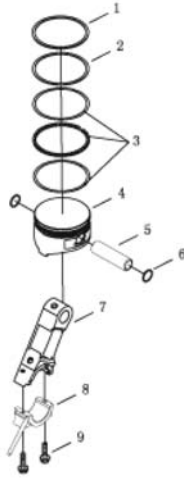

KG158 Engine Parts Listing, continued

Piston Connection Assembly KG105-04000

No.	Manf. #	Order #	Description	Qty.
1-9	KG105-04000	67103	Piston Connecting Rod Assembly	1
1-3	KG105-04100/1/2	66170	Piston Ring Set	1
1	KG105-04001		1st Air Ring	1
2	KG105-04002		2nd Air Ring	1
3	KG105-04100		Oil Ring Parts	1
4	KG105-04003		Piston	1
5	KG135L-04004		Piston Pin	1
6	KG135L-04005		Shield Ring	2
7-9	KG105-04200	67260	Connecting Rod Assembly	1