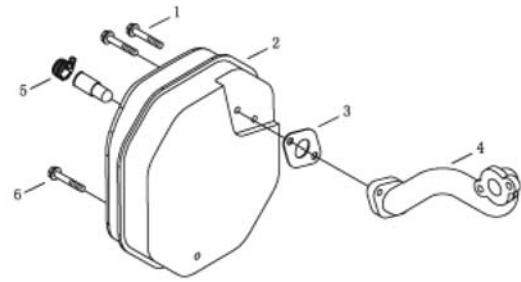

KG158 Engine Parts Listing, continued

Piston Connection Assembly KG105-04000

No.	Manf. #	Order #	Description	Qty.
1-9	KG105-04000	67103	Piston Connecting Rod Assembly	1
1-3	KG105-04100/1/2	66170	Piston Ring Set	1
1	KG105-04001		1st Air Ring	1
2	KG105-04002		2nd Air Ring	1
3	KG105-04100		Oil Ring Parts	1
4	KG105-04003		Piston	1
5	KG135L-04004		Piston Pin	1
6	KG135L-04005		Shield Ring	2
7-9	KG105-04200	67260	Connecting Rod Assembly	1

Crankshaft Assembly KG105-05000a

No.	Manf. #	Order #	Description	Qty.
1	GB/T276-1994		Roller Bearing 6204	1
2	KG105-05100		Crankshaft	1
3	KG55-05003		Key 3X4.9X16	1
4	KG105-05008		Rotor Nut	1
5	KG55-05005	67080	Impeller	1
6	KG105-05006	67083	Impeller Pressure Plate	1
7	KG105-05007b	67084	Starting Claw Disc	1
8	GB/T1664.1-2004		Hexagonal Flange Bolt M6X12	2