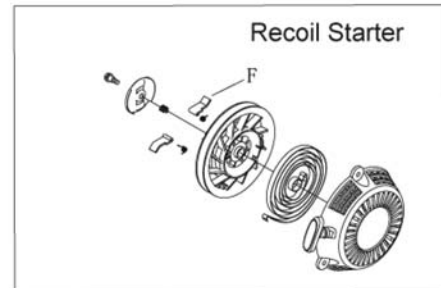

KIPOR KG158 ENGINE ASSEMBLY & PARTS

Engine for IG2000

No.	Manf. #	Order #	Description	Qty.
EASY WEARING PARTS				
A-C	KG105-04100/1/2	66170	Piston Ring Set	1
A	KG105-04001		1st Air Ring	1
B	KG105-04002		2nd Air Ring	1
C	KG105-04100		Oil Ring Parts	1
D	KG105-07003	66178	Fine Filter Element	1
E	KG105-07004	66171	Coarse Filter Element	1
F	KG160-12008		Pallet	2
OIL RING PARTS				
G	KG105-06014		O Seal Ring (6x2)	1
H	KG105-14201		O Seal Ring (11.7x2.5)	1
WASHER				
I	KG240-01016	66197	Oil Dipstick Gasket	1
J	KG105-08002	66174	Muffler Gasket	1
K	KG105-01021	66169	Exhaust Pipe Washer	1
L	KG105-01018		Intake Valve Washer	1
M	KG55-10003	67033	Carburetor Gasket	1
N	KG55-10004	67034	Carburetor Gasket A	

No.	Manf. #	Order #	Description	Qty.
OIL SEAL				
O	KG105-01022		Intake Valve Pipe Oil Seal	1
P	KG105-01004		Oil Seal	1
BEARING				
Q	GB71276-1994		Rolling Bearing 6204	2
MAIN BOLTS , NUT TORQUE TABLE (Unit: N.m)				
1			Connection Rod Bolt	8-10
2			Flywheel Nut	70-80
3			Crankcase Cover Bolt	8-10
4			Spark Plug	12-14
5			Standard Bolt M6 (Nut)	8-10

KG158 Engine Parts Listing

Cylinder Assembly KG105AGTi-01000

No.	Manf. #	Order #	Description	Qty.
1	KG105AGTi-01036		Vent Pipe	1
2	KG105AGTi-01025		Pipe Tip	1
3	GB/T5789-2000		Hexagonal flange bolt M6X25	12
4	KG105AGTi-01011		Cylinder Cover	1
5	KG105-01005		Vent Clearance Adjusting Nut	2
6	KG105-01006		Valve Clearance Adjusting Screw	2
7	KG105AGTi-01401		Intake Vent Rocker Arm	1
8	KG105AGTi-01501		Outtake Vent Rocker Arm	1
9	KG105AGTi-01007		Rocker Arm Shaft	1
10	GB/T818-2000		Screw M3X5	3
11	KG105AGTi-01200		Respirator Cover Welder	1
12	KG55-01026	66982	Valve Spring Base	2
13	KG55-01027	66983	Valve Spring	2
14	KG55-01022		Intake Valve Conduction Pipe Seal	1
15	KG55-01018	66206	Air Intake Pipe Gasket	1
16	KG105AGTi-01100		Cylinder Mechanism Part	1
17	KG105-01021	66169	Air Exhaust Gasket	1
18	GB/T5789-2000		Hexagonal Flange Bolt M6x20	2
19	KG105-01004		Oil Seal (32x20x6)	1
20	KG105-01019		Carburetor Bolt	2