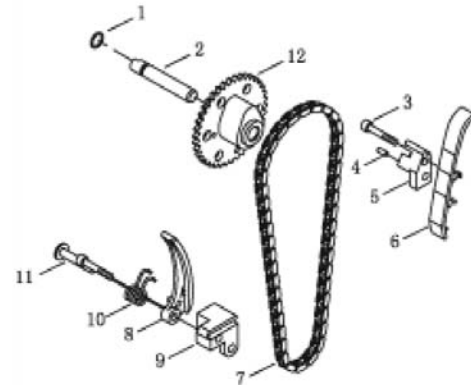

No.	Manf. #	Order #	Description	Qty.
OIL SEAL				
O	KG105-01022		Intake Valve Pipe Oil Seal	1
P	KG105-01004		Oil Seal	1
BEARING				
Q	GB71276-1994		Rolling Bearing 6204	2
MAIN BOLTS , NUT TORQUE TABLE (Unit: N.m)				
1			Connection Rod Bolt	8-10
2			Flywheel Nut	70-80
3			Crankcase Cover Bolt	8-10
4			Spark Plug	12-14
5			Standard Bolt M6 (Nut)	8-10

KG158 Engine Parts Listing, continued

Piston Connection Assembly KG105-04000

No.	Manf. #	Order #	Description	Qty.
1-9	KG105-04000	67103	Piston Connecting Rod Assembly	1
1-3	KG105-04100/1/2	66170	Piston Ring Set	1
1	KG105-04001		1st Air Ring	1
2	KG105-04002		2nd Air Ring	1
3	KG105-04100		Oil Ring Parts	1
4	KG105-04003		Piston	1
5	KG135L-04004		Piston Pin	1
6	KG135L-04005		Shield Ring	2
7-9	KG105-04200	67260	Connecting Rod Assembly	1

Crankshaft Assembly KG105-05000a

No.	Manf. #	Order #	Description	Qty.
1	GB/T276-1994		Roller Bearing 6204	1
2	KG105-05100		Crankshaft	1
3	KG55-05003		Key 3X4.9X16	1
4	KG105-05008		Rotor Nut	1
5	KG55-05005	67080	Impeller	1
6	KG105-05006	67083	Impeller Pressure Plate	1
7	KG105-05007b	67084	Starting Claw Disc	1
8	GB/T1664.1-2004		Hexagonal Flange Bolt M6X12	2

Mechanism of Decompressor Assembly KG105AGTi-06000

No.	Manf. #	Order #	Description	Qty.
1	KG105AGTi-06014		O-Ring Seal (6x2)	1
2	KG105AGTi-06013		Drive Shaft	1
3	GB/T70.1-2000		Screw M6x25	2
4	KG55-01004		Location Pin of Crankcase Cover	1
5	KG105-06012		Clip Block	1
6	KG105-06003		Chain Pallet	1
7	KG105-06002	66928	Roller Chain	1
8	KG105-06001		Chain Clamp Plate	1
9	KG105-06011		Bearing Plate	1
10	KG105-06008a		Strain Spring	1
11	KG105-06009		Strain spring pin shaft	1
12	KG105AGTi-06100		Cam timing drive chain	1