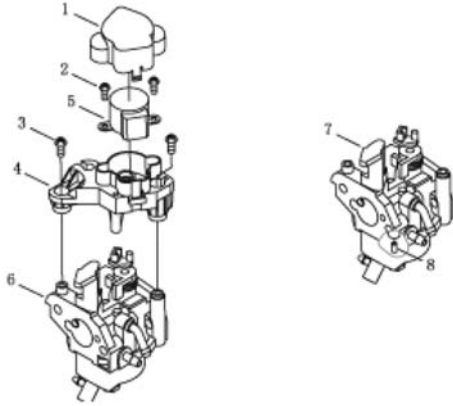

KG158 Engine Parts Listing, continued

Carburetor Assembly KG105-1000

No.	Manf. #	Order #	Description	Qty.
1	KG55-10002	67032	Motor Bracket Cover	1
2	GB/T818-2000		Plus Screw M3X5	1
3	GB/T818-2000		Plus Screw M4X10	1
4	KG55-10001		Motor Bracket	1
5	24BYJ-24	66019	Stepping Motor	1
6	KG105-10000	65927	Carburetor	1
7	P151-016		Choke Valve Handle	1
8	P15-015A	66282	High Altitude Jet	1