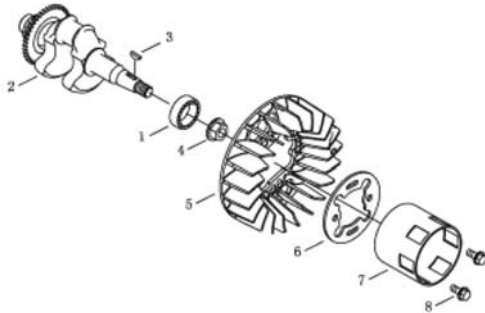

No.	Manf. #	Order #	Description	Qty.
OIL SEAL				
O	KG105-01022		Intake Valve Pipe Oil Seal	1
P	KG105-01004		Oil Seal	1
BEARING				
Q	GB71276-1994		Rolling Bearing 6204	2
MAIN BOLTS , NUT TORQUE TABLE (Unit: N.m)				
1			Connection Rod Bolt	8-10
2			Flywheel Nut	70-80
3			Crankcase Cover Bolt	8-10
4			Spark Plug	12-14
5			Standard Bolt M6 (Nut)	8-10

KG158 Engine Parts Listing

Cylinder Assembly KG105AGTi-01000

No.	Manf. #	Order #	Description	Qty.
1	KG105AGTi-01036		Vent Pipe	1
2	KG105AGTi-01025		Pipe Tip	1
3	GB/T5789-2000		Hexagonal flange bolt M6X25	12
4	KG105AGTi-01011		Cylinder Cover	1
5	KG105-01005		Vent Clearance Adjusting Nut	2
6	KG105-01006		Valve Clearance Adjusting Screw	2
7	KG105AGTi-01401		Intake Vent Rocker Arm	1
8	KG105AGTi-01501		Outtake Vent Rocker Arm	1
9	KG105AGTi-01007		Rocker Arm Shaft	1
10	GB/T818-2000		Screw M3X5	3
11	KG105AGTi-01200		Respirator Cover Welder	1
12	KG55-01026	66982	Valve Spring Base	2
13	KG55-01027	66983	Valve Spring	2
14	KG55-01022		Intake Valve Conduction Pipe Seal	1
15	KG55-01018	66206	Air Intake Pipe Gasket	1
16	KG105AGTi-01100		Cylinder Mechanism Part	1
17	KG105-01021	66169	Air Exhaust Gasket	1
18	GB/T5789-2000		Hexagonal Flange Bolt M6x20	2
19	KG105-01004		Oil Seal (32x20x6)	1
20	KG105-01019		Carburetor Bolt	2

Crankshaft Assembly KG105-05000a

No.	Manf. #	Order #	Description	Qty.
1	GB/T276-1994		Roller Bearing 6204	1
2	KG105-05100		Crankshaft	1
3	KG55-05003		Key 3X4.9X16	1
4	KG105-05008		Rotor Nut	1
5	KG55-05005	67080	Impeller	1
6	KG105-05006	67083	Impeller Pressure Plate	1
7	KG105-05007b	67084	Starting Claw Disc	1
8	GB/T1664.1-2004		Hexagonal Flange Bolt M6X12	2