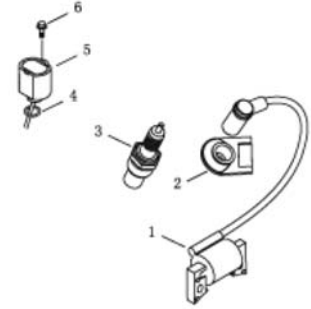

Ignition System KG105AGTi-14000

No.	Manf. #	Order #	Description	Qty.
1	KG105-14100	67085	Ignition Coil	1
2	KG105AGTi-14101		Seal Sheath	1
3	QC/T430-1999	67039	Spark Plug	1
4	KG105-14201		O-Ring Seal (11.7X2.5)	1
5	KG105-14200	66599	Oil Alarm System	1
6	GB/T5789-1986		Bolt M6X14	1