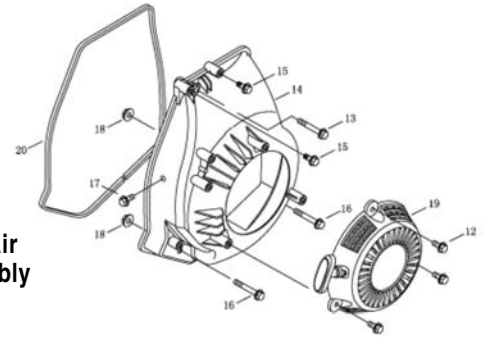

Recoil Starter and Air Guide Cover Assembly KG105-12000