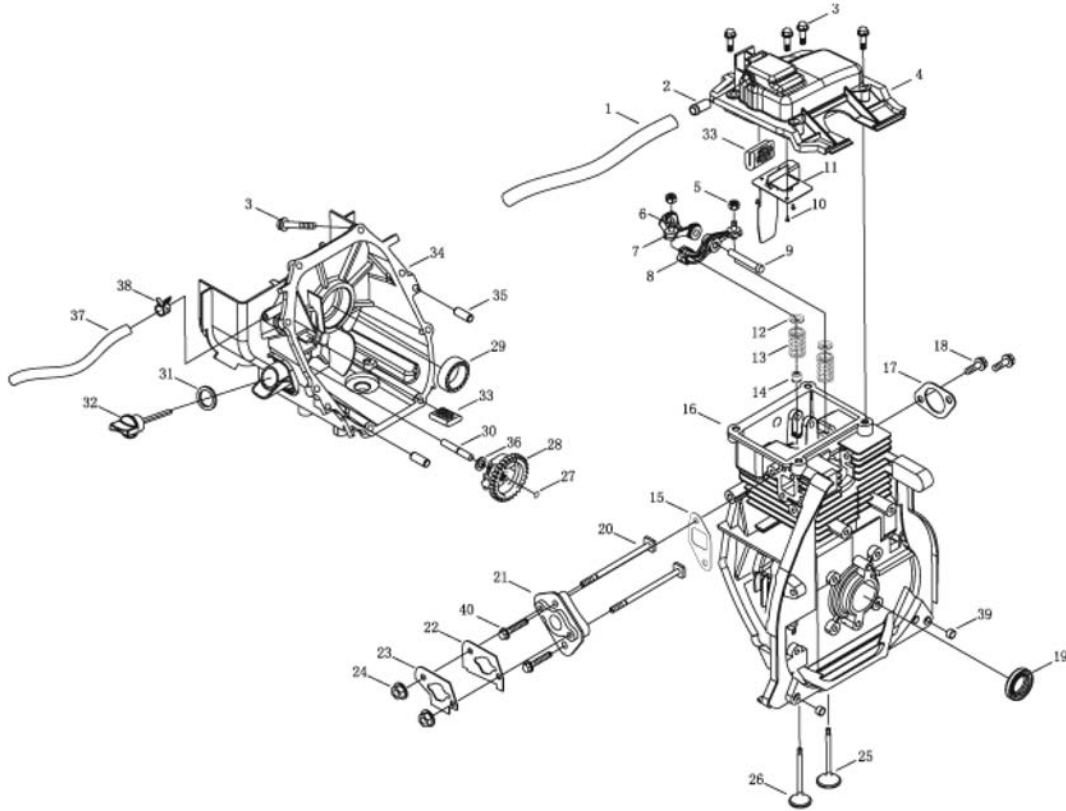

KIPOR KG158 ENGINE ASSEMBLY & PARTS

Engine for IG2000

No.	Manf. #	Order #	Description	Qty.
EASY WEARING PARTS				
A-C	KG105-04100/1/2	66170	Piston Ring Set	1
A	KG105-04001		1st Air Ring	1
B	KG105-04002		2nd Air Ring	1
C	KG105-04100		Oil Ring Parts	1
D	KG105-07003	66178	Fine Filter Element	1
E	KG105-07004	66171	Coarse Filter Element	1
F	KG160-12008		Pallet	2
OIL RING PARTS				
G	KG105-06014		O Seal Ring (6x2)	1
H	KG105-14201		O Seal Ring (11.7x2.5)	1
WASHER				
I	KG240-01016	66197	Oil Dipstick Gasket	1
J	KG105-08002	66174	Muffler Gasket	1
K	KG105-01021	66169	Exhaust Pipe Washer	1
L	KG105-01018		Intake Valve Washer	1
M	KG55-10003	67033	Carburetor Gasket	1
N	KG55-10004	67034	Carburetor Gasket A	

No.	Manf. #	Order #	Description	Qty.
OIL SEAL				
O	KG105-01022		Intake Valve Pipe Oil Seal	1
P	KG105-01004		Oil Seal	1
BEARING				
Q	GB71276-1994		Rolling Bearing 6204	2
MAIN BOLTS , NUT TORQUE TABLE (Unit: N.m)				
1			Connection Rod Bolt	8-10
2			Flywheel Nut	70-80
3			Crankcase Cover Bolt	8-10
4			Spark Plug	12-14
5			Standard Bolt M6 (Nut)	8-10

KG158 Engine Parts Listing

Cylinder Assembly KG105AGTi-01000

No.	Manf. #	Order #	Description	Qty.
1	KG105AGTi-01036		Vent Pipe	1
2	KG105AGTi-01025		Pipe Tip	1
3	GB/T5789-2000		Hexagonal flange bolt M6X25	12
4	KG105AGTi-01011		Cylinder Cover	1
5	KG105-01005		Vent Clearance Adjusting Nut	2
6	KG105-01006		Valve Clearance Adjusting Screw	2
7	KG105AGTi-01401		Intake Vent Rocker Arm	1
8	KG105AGTi-01501		Outtake Vent Rocker Arm	1
9	KG105AGTi-01007		Rocker Arm Shaft	1
10	GB/T818-2000		Screw M3X5	3
11	KG105AGTi-01200		Respirator Cover Welder	1
12	KG55-01026	66982	Valve Spring Base	2
13	KG55-01027	66983	Valve Spring	2
14	KG55-01022		Intake Valve Conduction Pipe Seal	1
15	KG55-01018	66206	Air Intake Pipe Gasket	1
16	KG105AGTi-01100		Cylinder Mechanism Part	1
17	KG105-01021	66169	Air Exhaust Gasket	1
18	GB/T5789-2000		Hexagonal Flange Bolt M6x20	2
19	KG105-01004		Oil Seal (32x20x6)	1
20	KG105-01019		Carburetor Bolt	2