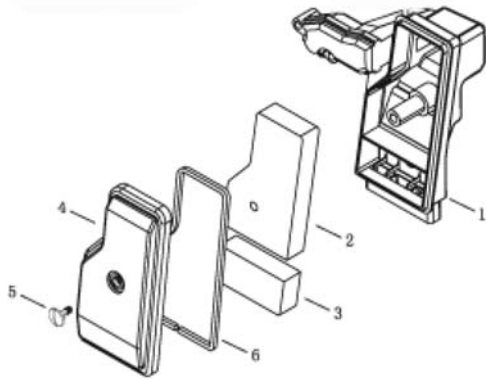

Air Intake System KG105AGTi-07000

No.	Manf. #	Order #	Description	Qty.
1-6	KG105AGTi-07000	67109	Air Intake Assembly	1
1	KG105AGTi-07100		Air Filter Case Assembly	1
2	KG105-07003	66178	Fine Air Filter Element	1
3	KG105-07004	66171	Coarse Air Filter Element	1
4	KG105-07001	67087	Air Filter Cover	1
5	KG105-07002		Fasten Screw	1
6	KG105-07005		Seal gasket	1

No.	Manf. #	Order #	Description	Qty.
1-20	KG105-12000	65979	Recoil Starter Assembly	1
1	KG160-12202		Starting Handle Cover	1
2	KG240-12206		Tighten Bolt	1
3	KG240-12205		Pallet Guide Plate	1
4	KG240-12204		Friction Spring	1
5	KG240-12208		Pallet	2
6	KG240-12207		Pallet Spring	2
7	KG105-12203		Starter Reel Shaft	1
8	KG160-12003		Recoil Starter Spring	1
9	KG105-12210		Starter Outer Shell Part	1
10	KG160-12009		Starting Pulling Rope	1
11	KG105-12201		Starting Handle	1
12	GB/T5789-2000		Hexagonal Flange Bolt M6X16	3
13	GB/T5789-2000		Hexagonal Flange Bolt M6X45	1
14	KG105-12100		Air Guide Cover Part	1
15	GB/T5789-2000		Bolt M6X20	2
16	GB/T5789-2000		Bolt M6X50	2
17	GB/T5789-2000		Bolt M5X10	1
18	GB/6177.1-2000		Hexagonal Flange Nut M6	2
19	KG105-12200		Recoil Starter Parts	1
20	KG105-12001		Seal Parts	1