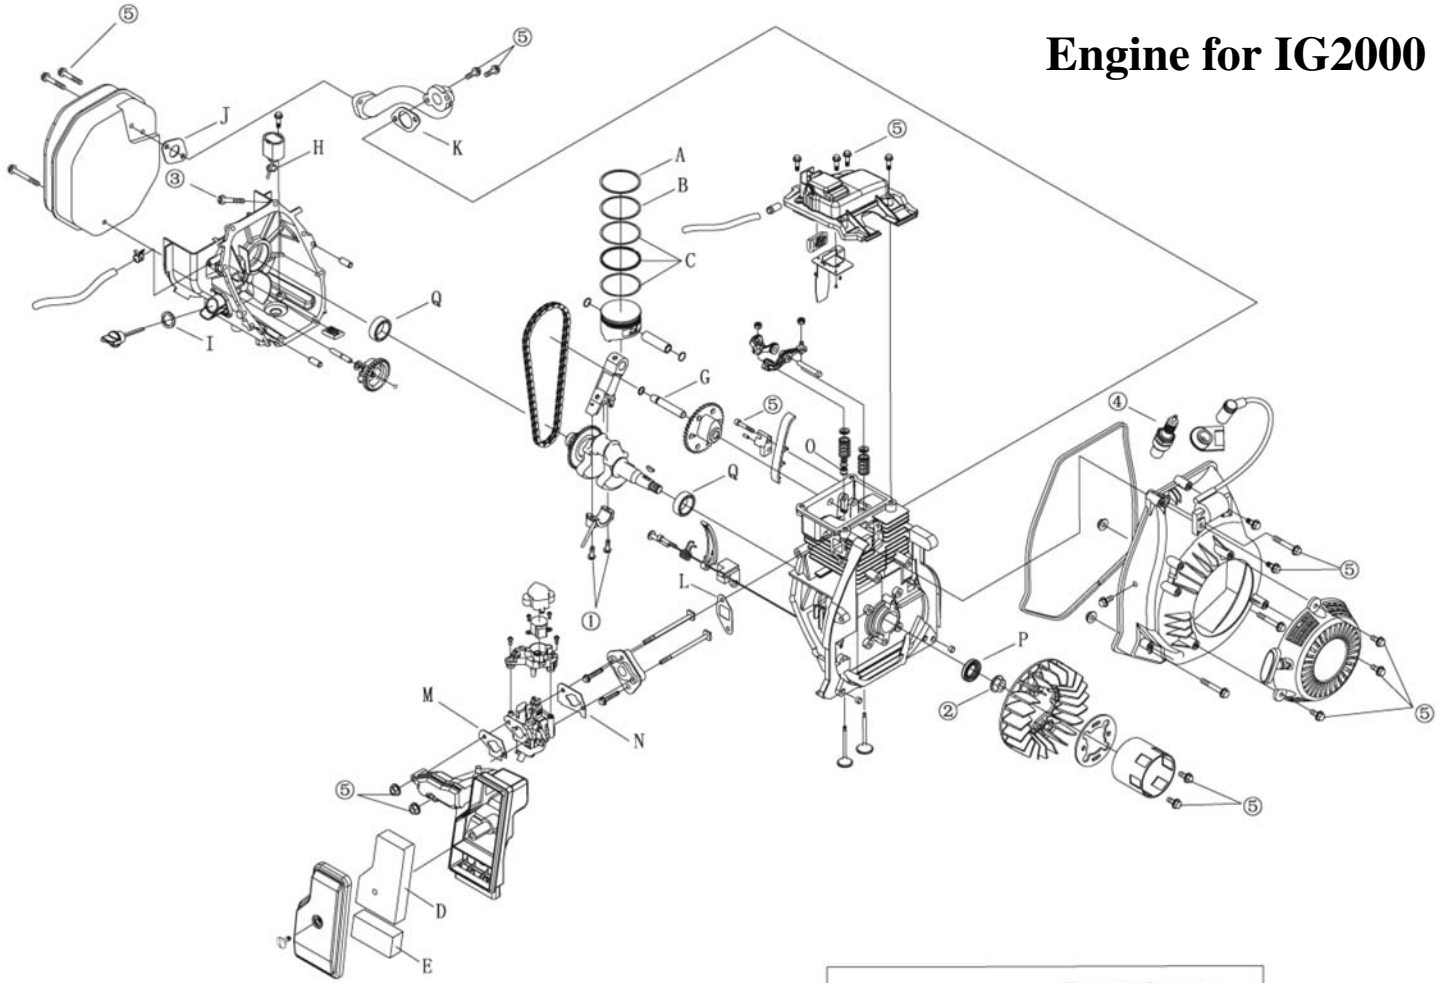

KIPOR KG158 ENGINE ASSEMBLY & PARTS

Engine for IG2000

No.	Manf. #	Order #	Description	Qty.
EASY WEARING PARTS				
A-C	KG105-04100/1/2	66170	Piston Ring Set	1
A	KG105-04001		1st Air Ring	1
B	KG105-04002		2nd Air Ring	1
C	KG105-04100		Oil Ring Parts	1
D	KG105-07003	66178	Fine Filter Element	1
E	KG105-07004	66171	Coarse Filter Element	1
F	KG160-12008		Pallet	2
OIL RING PARTS				
G	KG105-06014		O Seal Ring (6x2)	1
H	KG105-14201		O Seal Ring (11.7x2.5)	1
WASHER				
I	KG240-01016	66197	Oil Dipstick Gasket	1
J	KG105-08002	66174	Muffler Gasket	1
K	KG105-01021	66169	Exhaust Pipe Washer	1
L	KG105-01018		Intake Valve Washer	1
M	KG55-10003	67033	Carburetor Gasket	1
N	KG55-10004	67034	Carburetor Gasket A	

No.	Manf. #	Order #	Description	Qty.
OIL SEAL				
O	KG105-01022		Intake Valve Pipe Oil Seal	1
P	KG105-01004		Oil Seal	1
BEARING				
Q	GB71276-1994		Rolling Bearing 6204	2
MAIN BOLTS , NUT TORQUE TABLE (Unit: N.m)				
1			Connection Rod Bolt	8-10
2			Flywheel Nut	70-80
3			Crankcase Cover Bolt	8-10
4			Spark Plug	12-14
5			Standard Bolt M6 (Nut)	8-10

KG158 Engine Parts Listing

Cylinder Assembly KG105AGTi-01000

No.	Manf. #	Order #	Description	Qty.
1	KG105AGTi-01036		Vent Pipe	1
2	KG105AGTi-01025		Pipe Tip	1
3	GB/T5789-2000		Hexagonal flange bolt M6X25	12
4	KG105AGTi-01011		Cylinder Cover	1
5	KG105-01005		Vent Clearance Adjusting Nut	2
6	KG105-01006		Valve Clearance Adjusting Screw	2
7	KG105AGTi-01401		Intake Vent Rocker Arm	1
8	KG105AGTi-01501		Outtake Vent Rocker Arm	1
9	KG105AGTi-01007		Rocker Arm Shaft	1
10	GB/T818-2000		Screw M3X5	3
11	KG105AGTi-01200		Respirator Cover Welder	1
12	KG55-01026	66982	Valve Spring Base	2
13	KG55-01027	66983	Valve Spring	2
14	KG55-01022		Intake Valve Conduction Pipe Seal	1
15	KG55-01018	66206	Air Intake Pipe Gasket	1
16	KG105AGTi-01100		Cylinder Mechanism Part	1
17	KG105-01021	66169	Air Exhaust Gasket	1
18	GB/T5789-2000		Hexagonal Flange Bolt M6x20	2
19	KG105-01004		Oil Seal (32x20x6)	1
20	KG105-01019		Carburetor Bolt	2