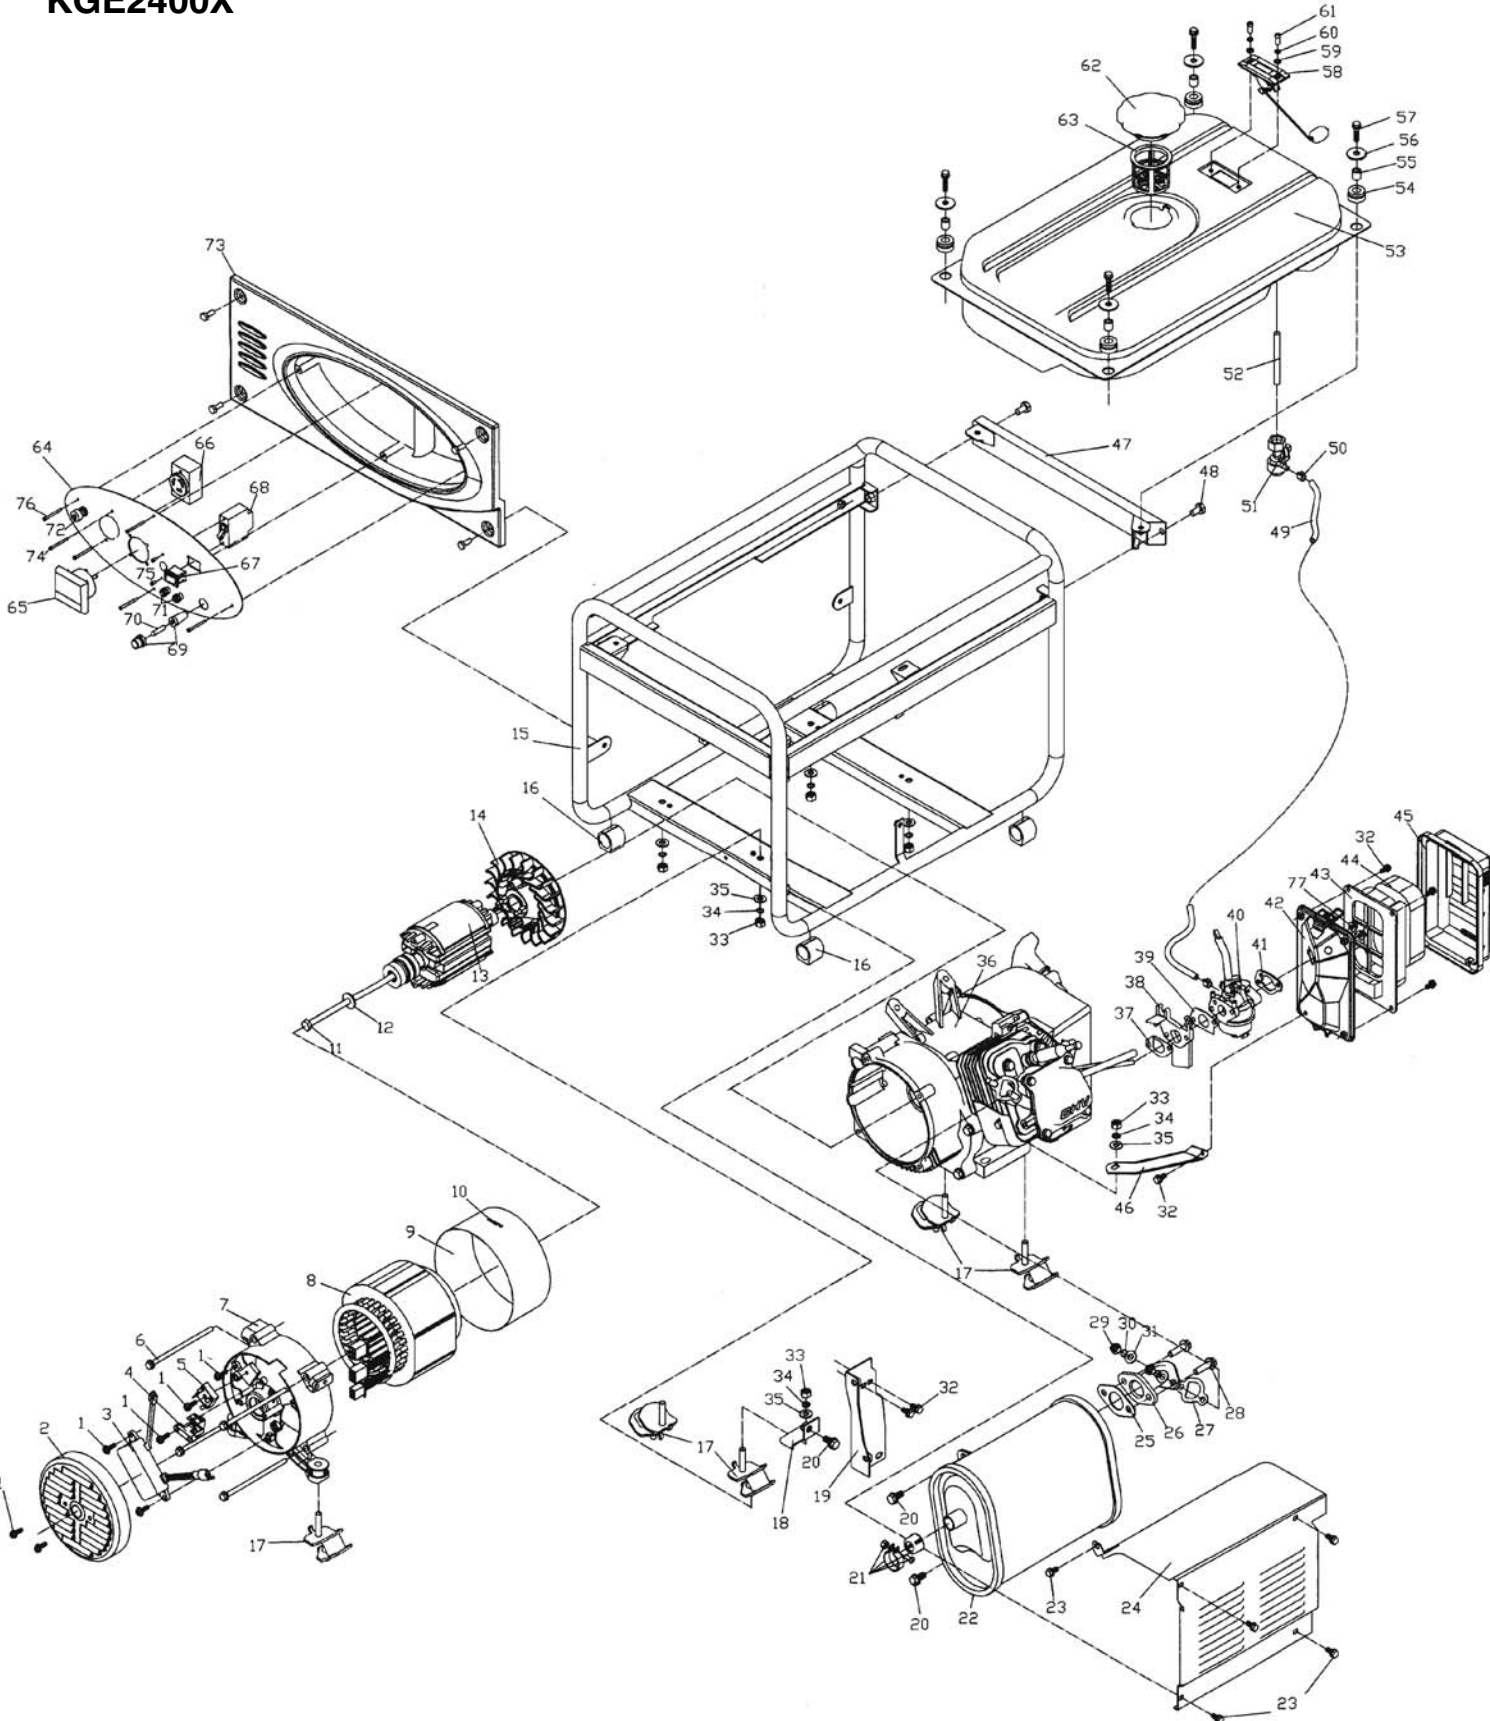

KGE2400X

KGE2400X

No.	Manf. #	Order #	Description	Qty.
1	GB6563-86		Hexagonal Self-tapping Locking Screw M5 x 1	7
2	8KM.012.009		Rear Housing	1
3	AVR2-1F1E	66148	Excitation AVR	1
4	D104	66508	Carbon Brush Bracket	1
5	KBPC35-10	66517	Rectifier	1
6	8KM.203.009		Stator Attachment Bolt	4
7	8KM.032.009		Rear Cover	1
8	3KM.681.009		Stator Assembly	1
9	8KM.011.009		Alternator Protecting Plate	1
11	8KM.202.009		Though-shaft Bolt	1
12	8KM.214.009		Though-shaft Bolt Gasket	1
13	5KM.617.009		Rotor Assembly	1
8,1 3	KT2	66278	Stator/Rotor Assembly	1
14	8KM.451.009		Fan	1
15	KGE2500X-03100		Frame	1
16	KGE2500X-03001		Housing Damping Sheath	4
17	KGE2500X-12000		Cushion Assembly	4
18	KGE2500X-10600		Muffler Connecting Plate	1
19	KGE2500X-10500		Muffler rack	1
20	GB/T5788-86		Hexagonal Flange Bolt M8 16	3
21	KGE2500X-10300	66269	Spark Arrestor	1
22	KGE2500X-10100	66239	Muffler Assembly	1
23	GB/T5788-86		Bolt M6 x 8	5
24	KGE2500X-10400	66872	Muffler Protecting Plate	1
25	KGE2500X-10001		Exhaust manifold Sealing Gasket	1
26	KGE2500X-10200		Exhaust manifold Weldment	1
27	KG160-02014	66182	Exhaust Pipe Gasket	1
28	GB/T5788-86		Bolt M8 x 30	2
29	GB/T41-86		Nut M8	2
30	GB/T93-87		Spring Gasket 8	2
31	GB/T95-85		Flat Gasket 8	2
32	GB/T5788-86		Bolt M6 x 10	7
33	GB/T41-86		Nut M8	6
34	GB/T93-87		Spring Gasket 8	6
35	GB/T95-85		Flat Gasket 8	6
36	KG200GX	66190	Gasoline Engine	1
37	KG160-02013	66889	Insulation Gasket B	1
38	KG160-02017		Carburetor Insulation Block	1
39	KG160-02018	66183	Carburetor Mounting Gasket	1
40	KG200GX-10000	66194	Carburetor Assembly	1
	KG200G 72#	66189	High Altitude Jet	1
41	KG160-07005		Air Cleaner Gasket	1
42	KG160GX-07100		Air Cleaner Lower Case	1
43	KG160GX-07002		Lower Case Cap	1
44	KG160GX-07003	66187	Fitler Element	1
45	KG160GX-07004		Air Cleaner Cap	1
46	KG200GX-07006		Air Cleaner Setting Plate	1
47	KGE2500X-03200		Housing Bracket	1
48	GB5783-86		Nut M8 x 16	2
49	KGE2500X-11004	66238	Fuel Pipe	1
50	KGE2500X-11003		Fuel Pipe loop	2
51	KM168F-10004	66277	Fuel Filter	1
52	KGE2500X-11500	66364	Fuel Valve	1
53	KGE2500X-11100	66601	Fuel Tank	1
54	KGE2500X-11002		Cushion	4
55	KGE2500X-11001		Spacer	4
56	GB/T5287-86		Gasket 6	4
57	GB/T5788-86		Bolt M6 x 25	4
58	KGE2500X-11400	66240	Fuel Indicator Assembly	1