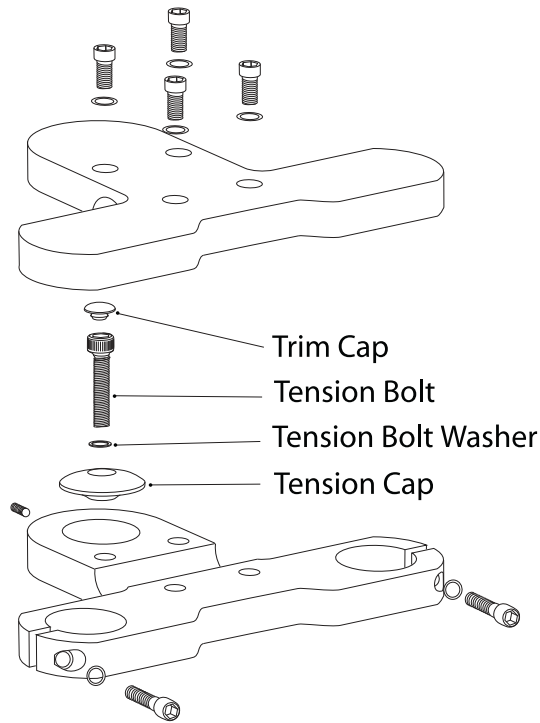

Triple Tree w/ Double Top Plate: Head Set / Fork Assembly

A-Head Style threadless headset with conventional ball bearings and a double top plate designed to hold the bars, eliminating the need for a stem.