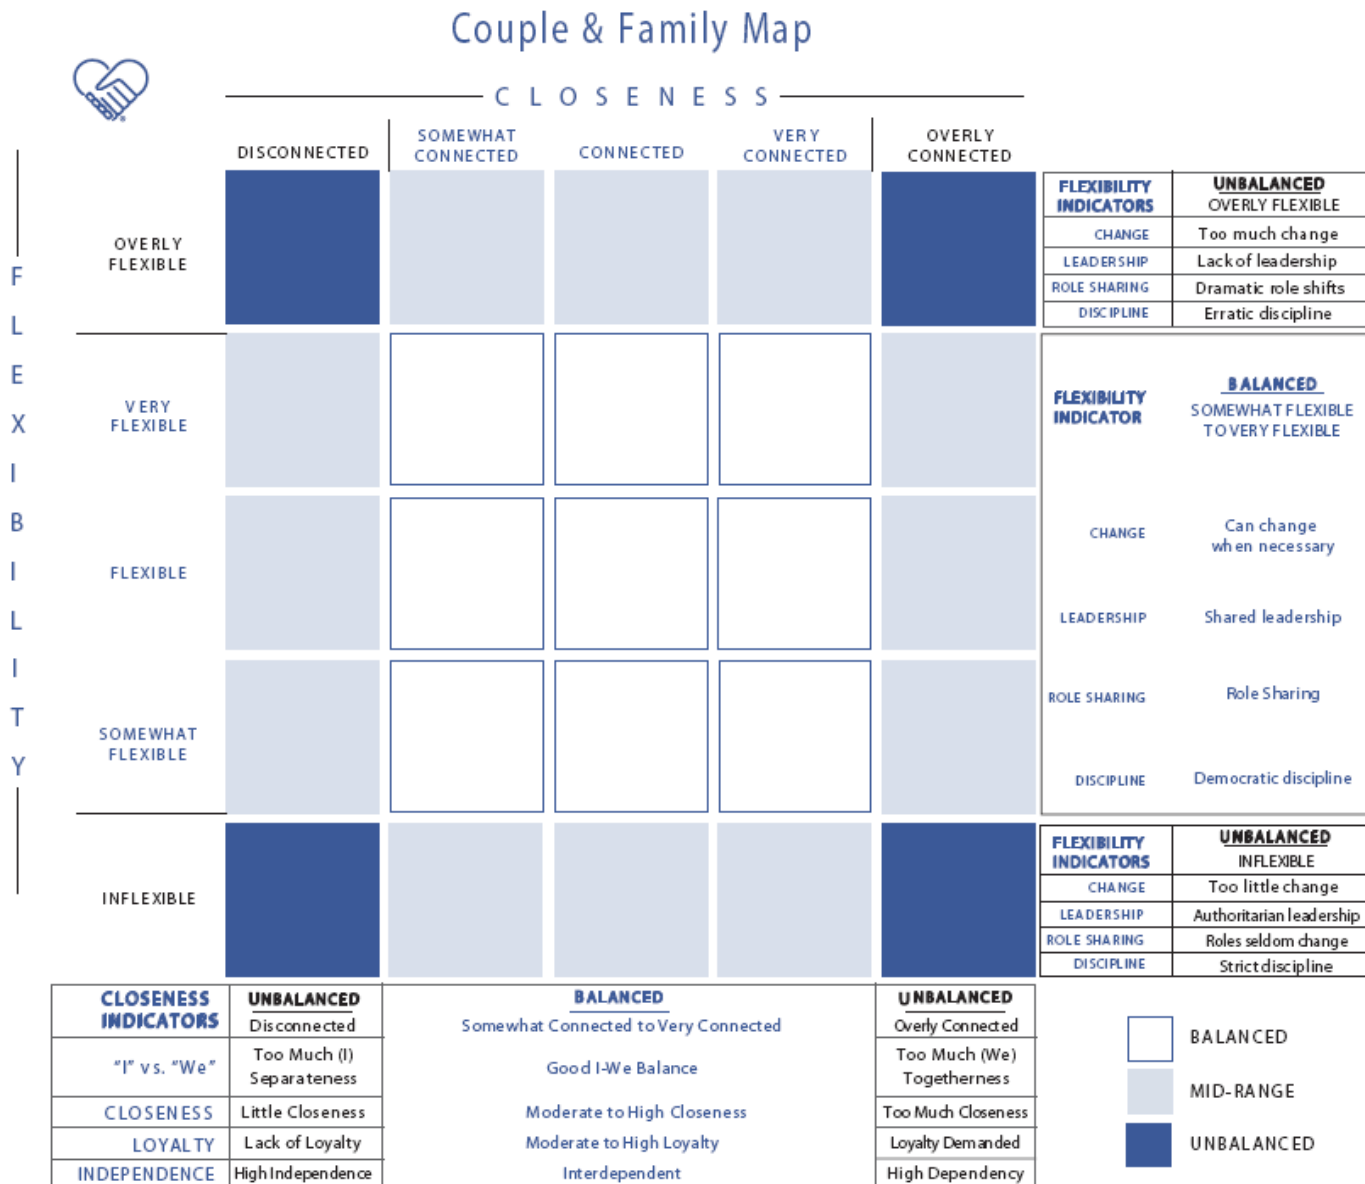

The Circumplex Model: Couple & Family Map

SOURCE: Couple Checkup™ Discussion Guide with Biblical References, David H. Olson, Ph.D. and Peter Larson, Ph.D., Life Innovations, 2010. Used with permission.