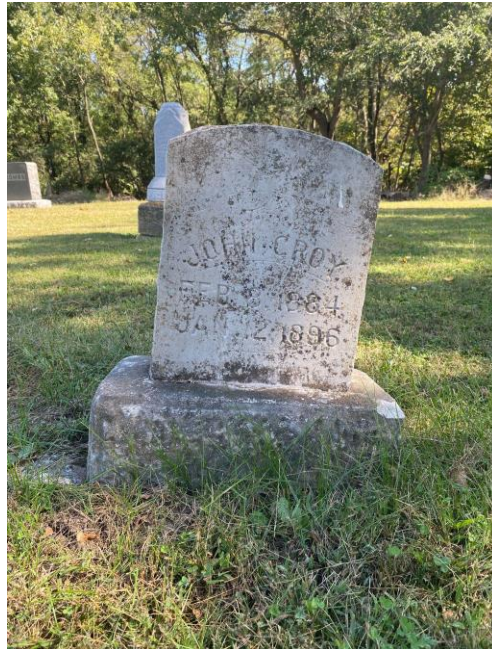

Adopt-A-Grave

We need your help!

John Croy born Feb 8, 1884 and died Jan 12, 1896.

John - Base needs to be leveled. Approximate cost for supplies - \$30

% J. Michael Robertson, President
King Hill Cemetery Restoration & Preservation Assoc.
16605 NW 126th Street
Platte City, MO 64079-7221
mobile: 573-268-6209
email: kinghillrpa2023@gmail.com
Established: October 2023