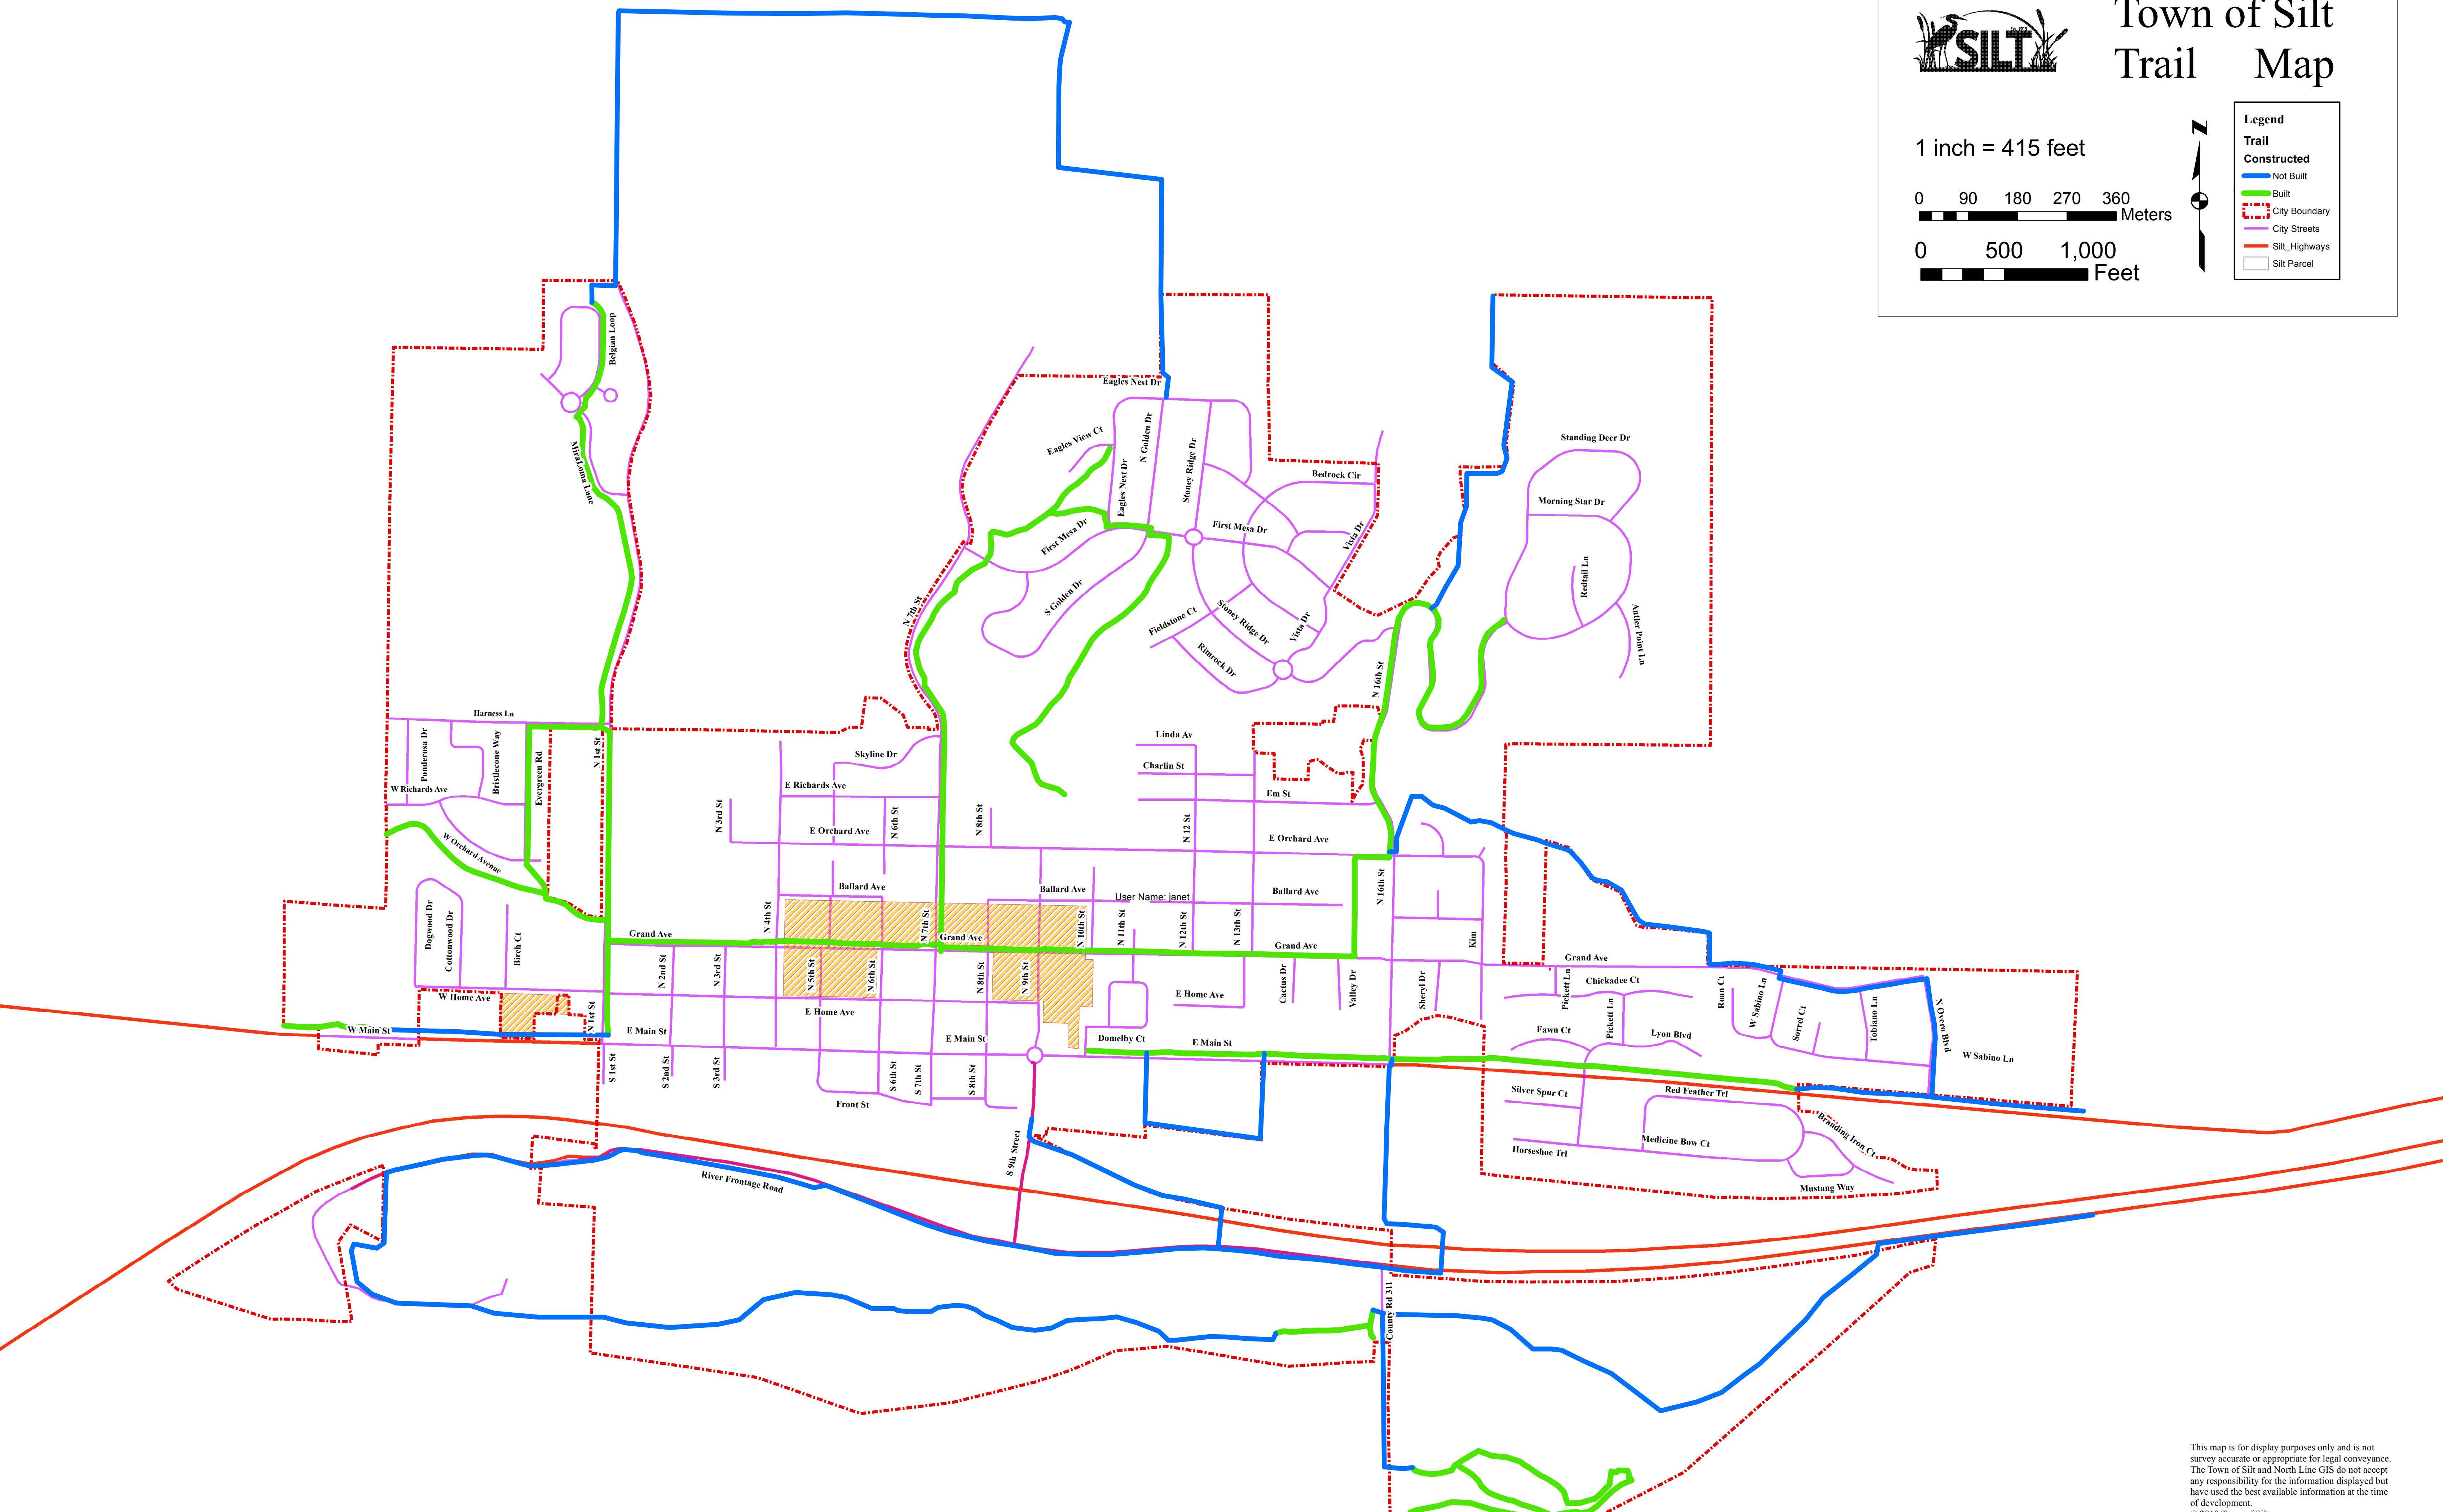

Town of Silt Trail Map

1 inch = 415 feet

0 90 180 270 360 Meters

0 500 1,000 Feet

Legend	
	Trail Not Built
	Trail Built
	City Boundary
	City Streets
	Silt_Highways
	Silt Parcel