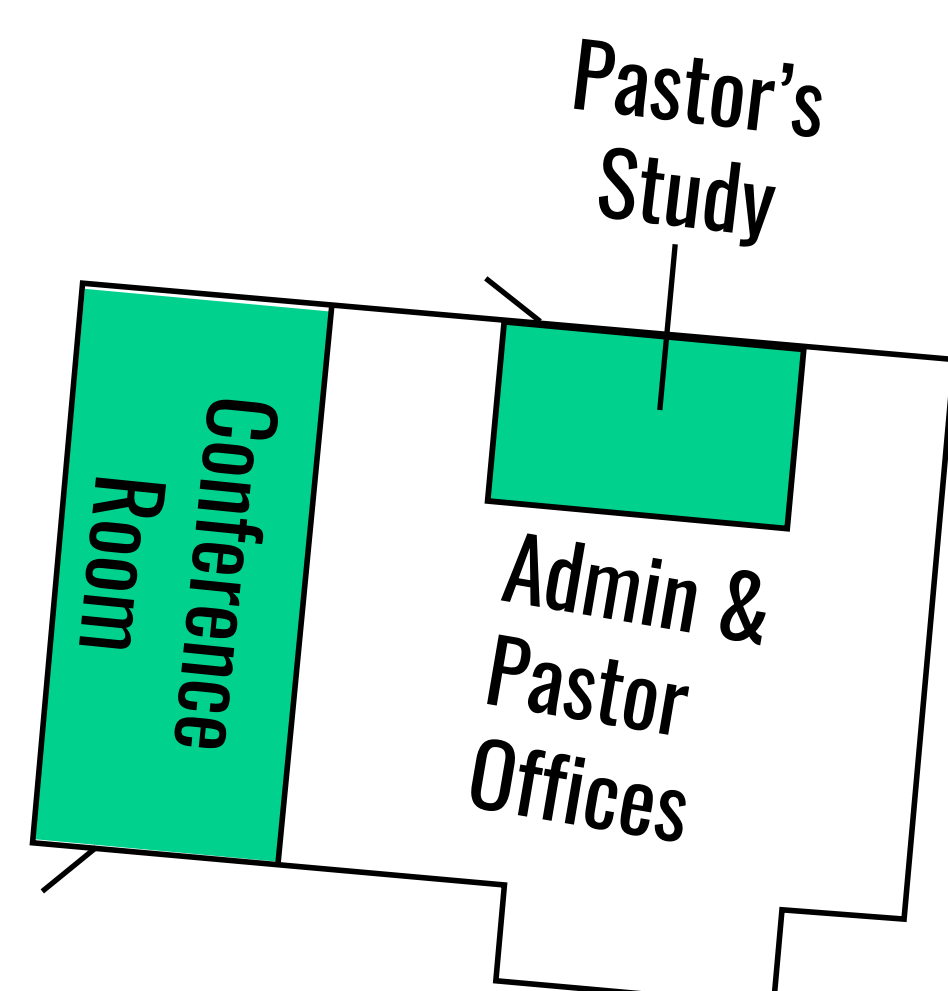

WESTMINSTER PRESBYTERIAN CHURCH

309 Fernwood Drive, Spartanburg, SC

MAP LEGEND

■ Adult	■ Restroom
■ Children	■ Worship
★ Children check-in	■ Youth
P Parking	

FERNWOOD DRIVE

PINEVILLE RD.

EMORY RD. ENTRANCE

EMORY ROAD