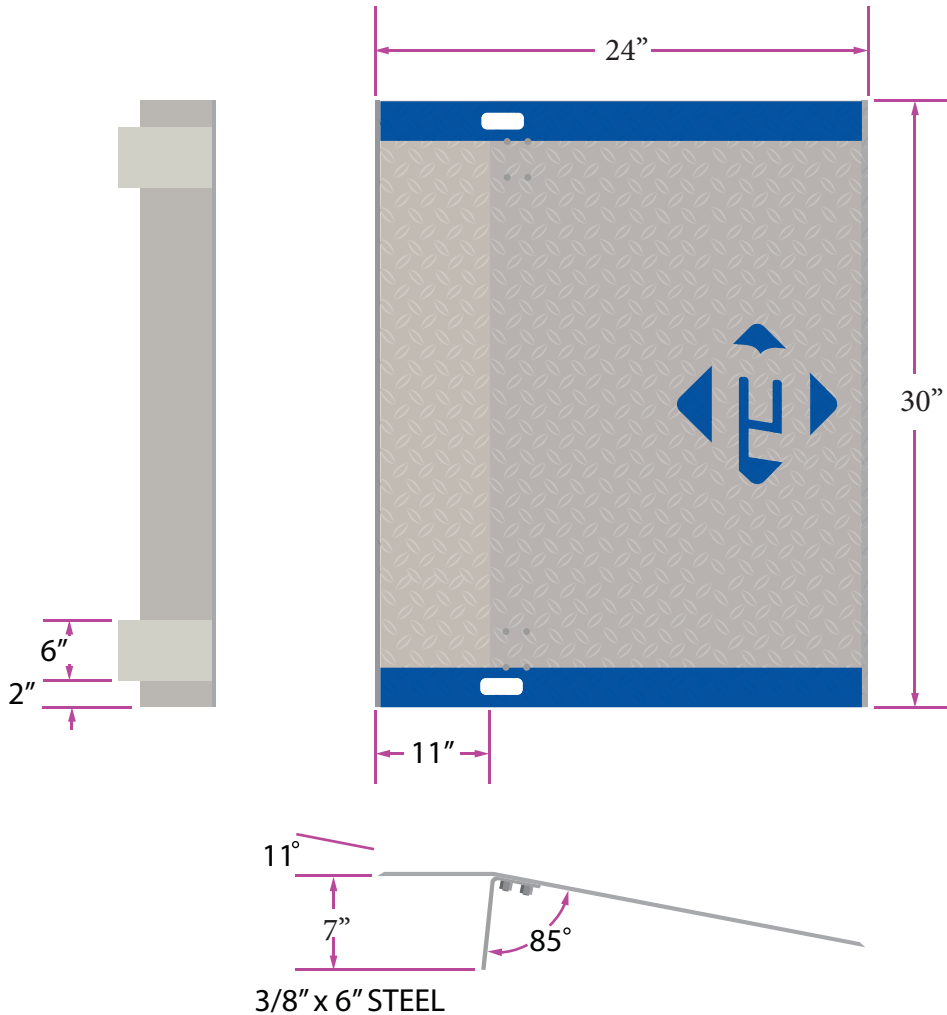

ALUMINUM DOCKPLATE A3024

SPECIFICATIONS:

LEG LENGTH	7"
WEIGHT	42
WORKING RANGE	1"
CAPACITY	2121

*Aluminum Dock Plates are designed for non-motorized traffic only