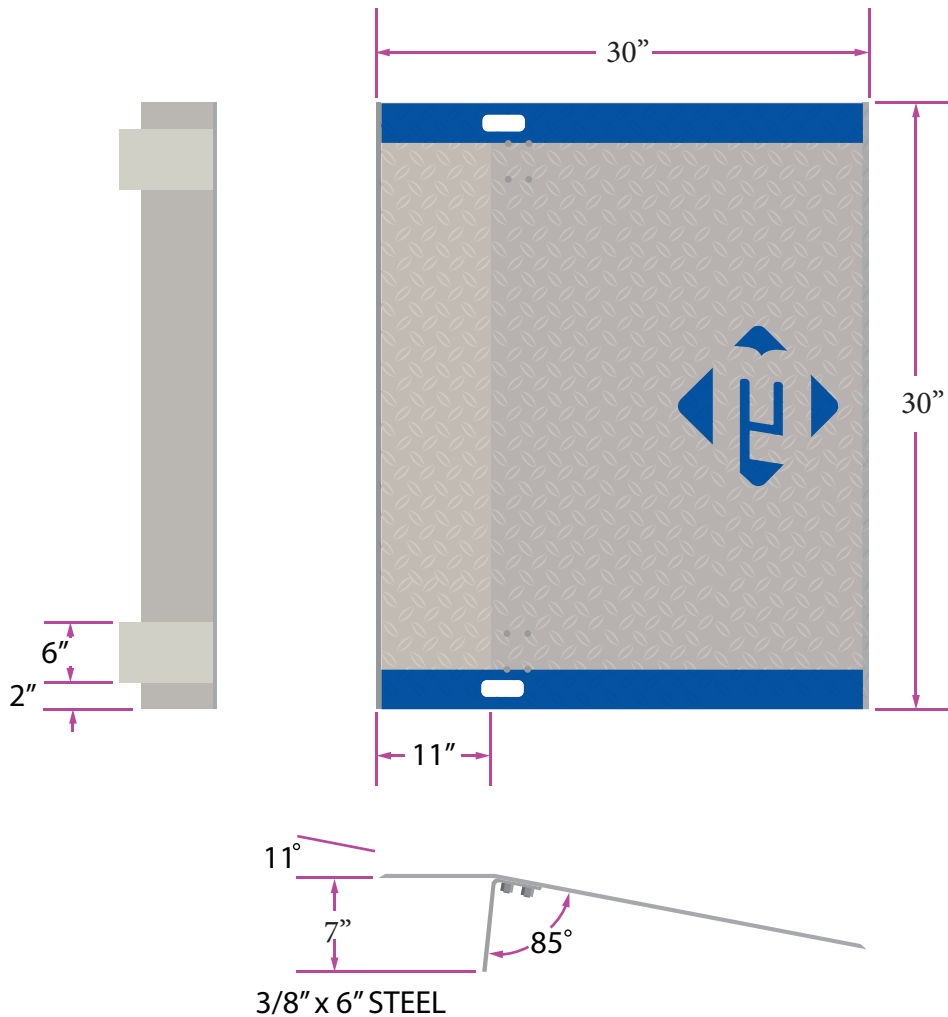

ALUMINUM DOCKPLATE A3030

SPECIFICATIONS:

LEG LENGTH	7"
WEIGHT	49
WORKING RANGE	2"
CAPACITY	1959

*Aluminum Dock Plates are designed for non-motorized traffic only