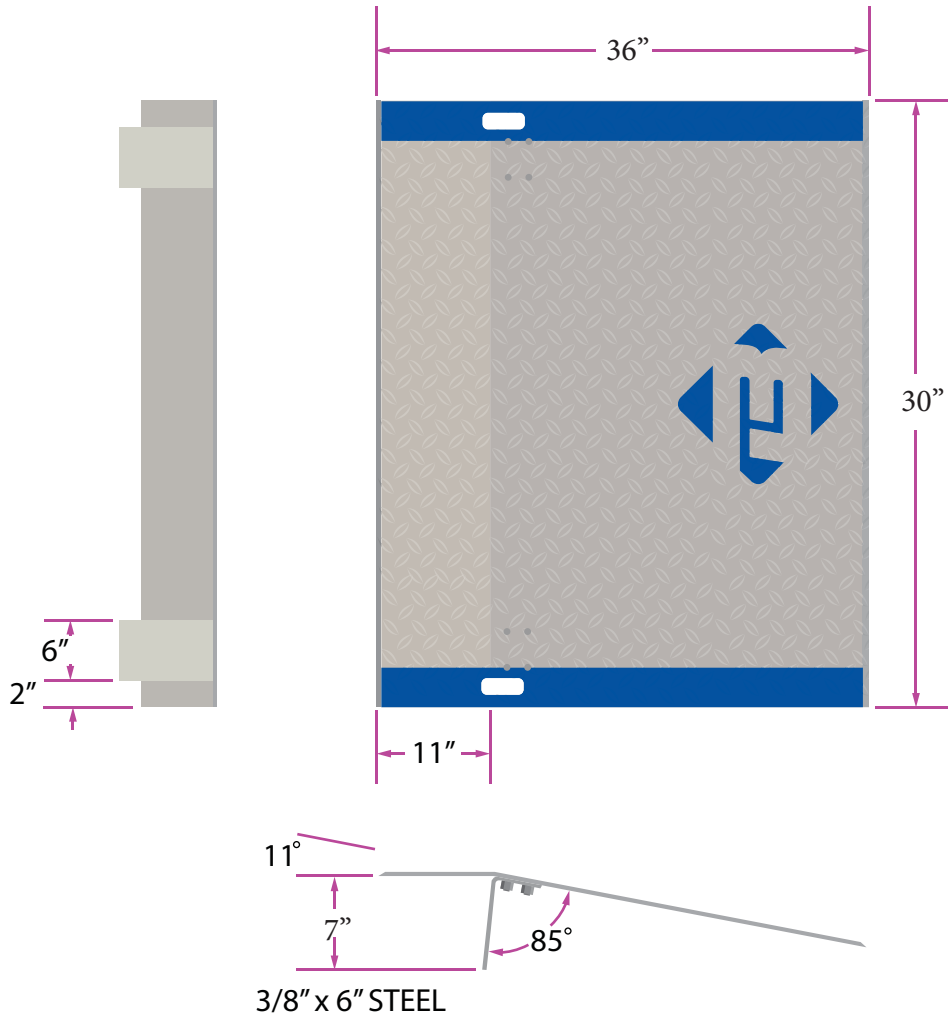

# ALUMINUM DOCKPLATE A3036

### SPECIFICATIONS:

LEG LENGTH .....	7"
WEIGHT .....	56
WORKING RANGE .....	3"
CAPACITY .....	1837

\*Aluminum Dock Plates are designed for non-motorized traffic only