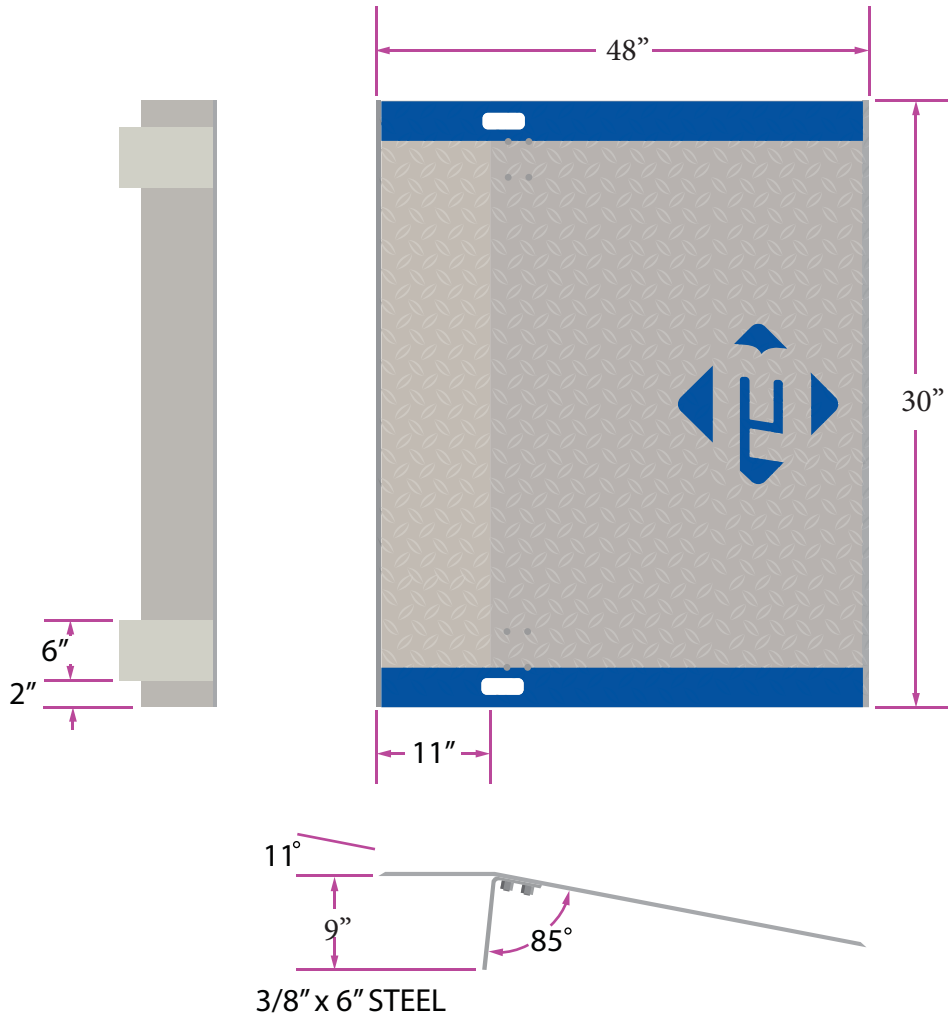

ALUMINUM DOCKPLATE A3048

SPECIFICATIONS:

LEG LENGTH	9"
WEIGHT	72
WORKING RANGE	5"
CAPACITY	1472

*Aluminum Dock Plates are designed for non-motorized traffic only