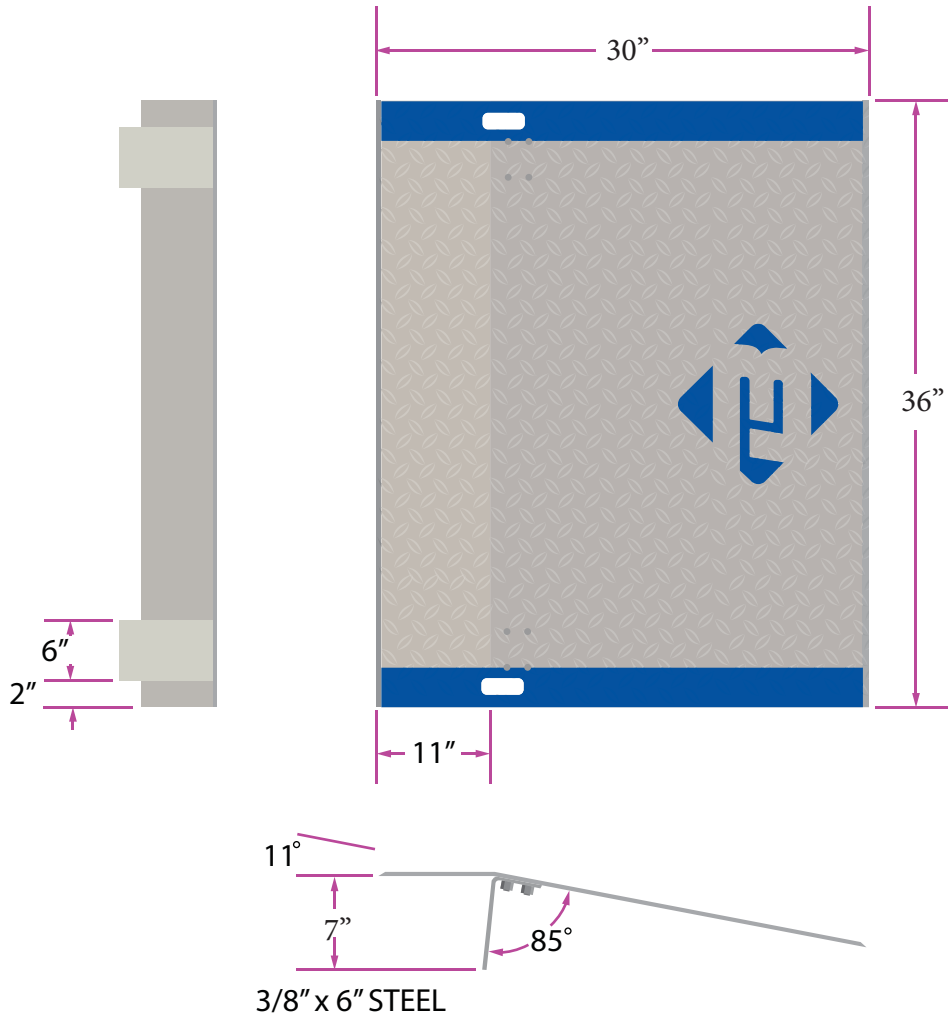

# ALUMINUM DOCKPLATE A3630

**SPECIFICATIONS:**

LEG LENGTH .....	7"
WEIGHT .....	56
WORKING RANGE .....	2"
CAPACITY .....	3976

\*Aluminum Dock Plates are designed for non-motorized traffic only