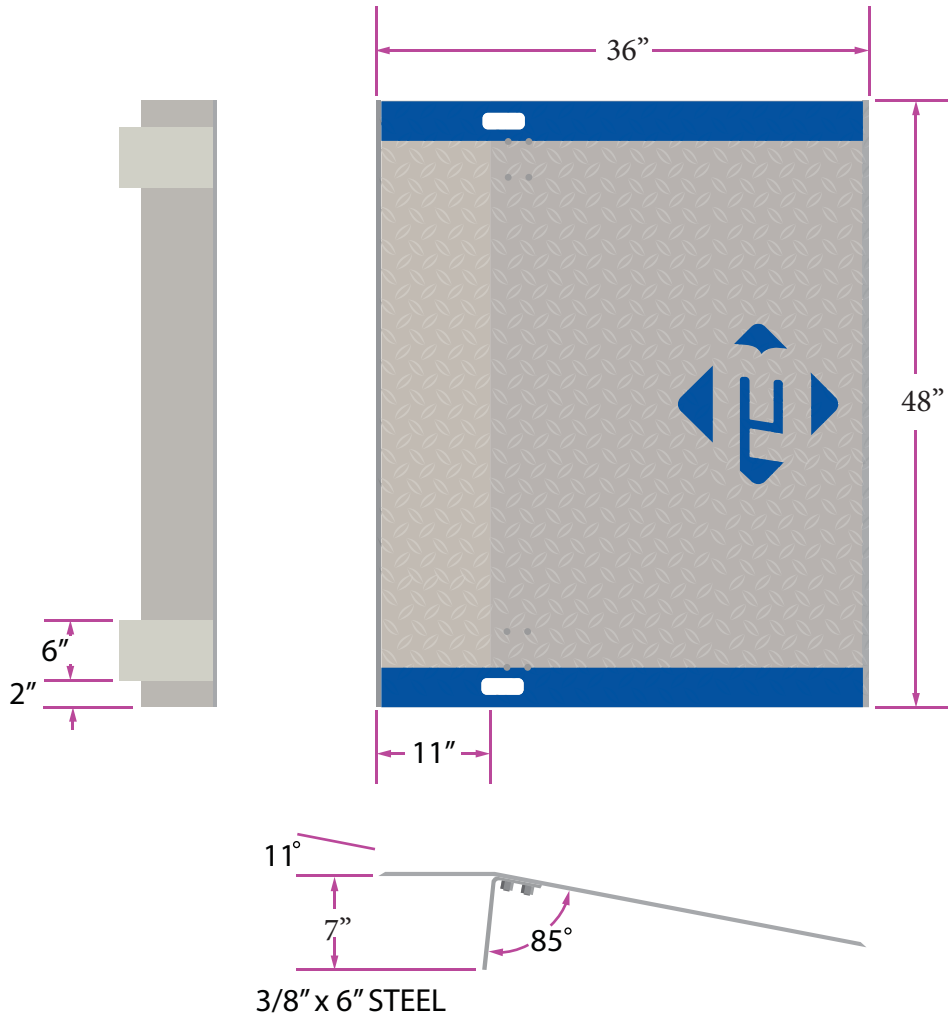

ALUMINUM DOCKPLATE A4836

SPECIFICATIONS:

LEG LENGTH	7"
WEIGHT	80
WORKING RANGE	3"
CAPACITY	4342

*Aluminum Dock Plates are designed for non-motorized traffic only