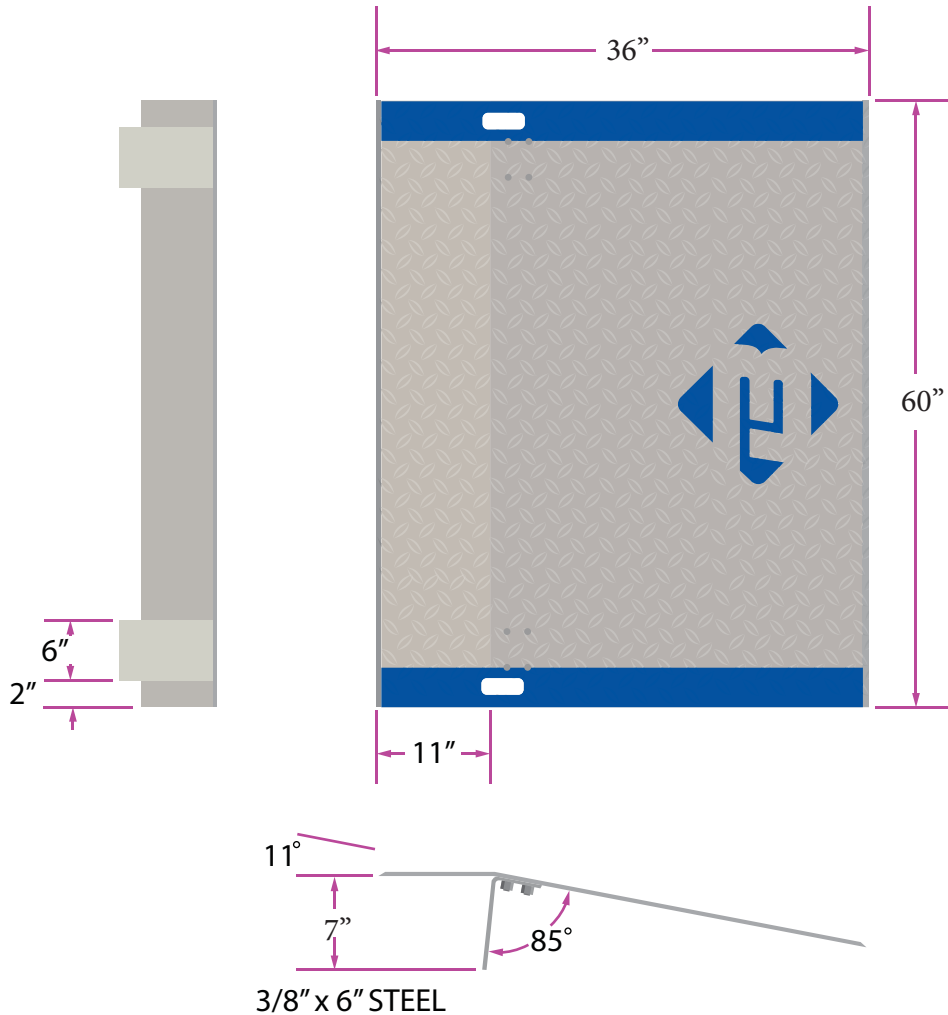

# ALUMINUM DOCKPLATE A6036

### SPECIFICATIONS:

LEG LENGTH .....	7"
WEIGHT .....	97
WORKING RANGE .....	3"
CAPACITY .....	5305

\*Aluminum Dock Plates are designed for non-motorized traffic only