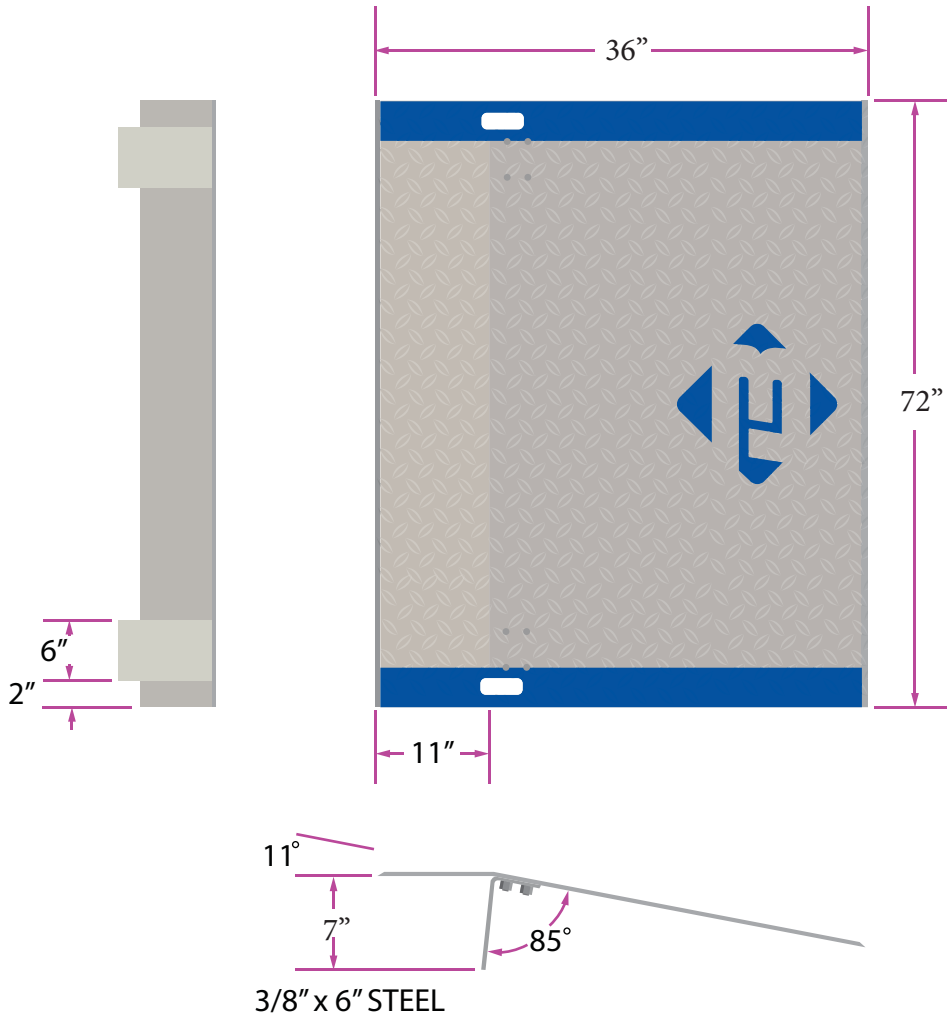

ALUMINUM DOCKPLATE A7236

SPECIFICATIONS:	
LEG LENGTH	7"
WEIGHT	113
WORKING RANGE	3"
CAPACITY	8895

*Aluminum Dock Plates are designed for non-motorized traffic only