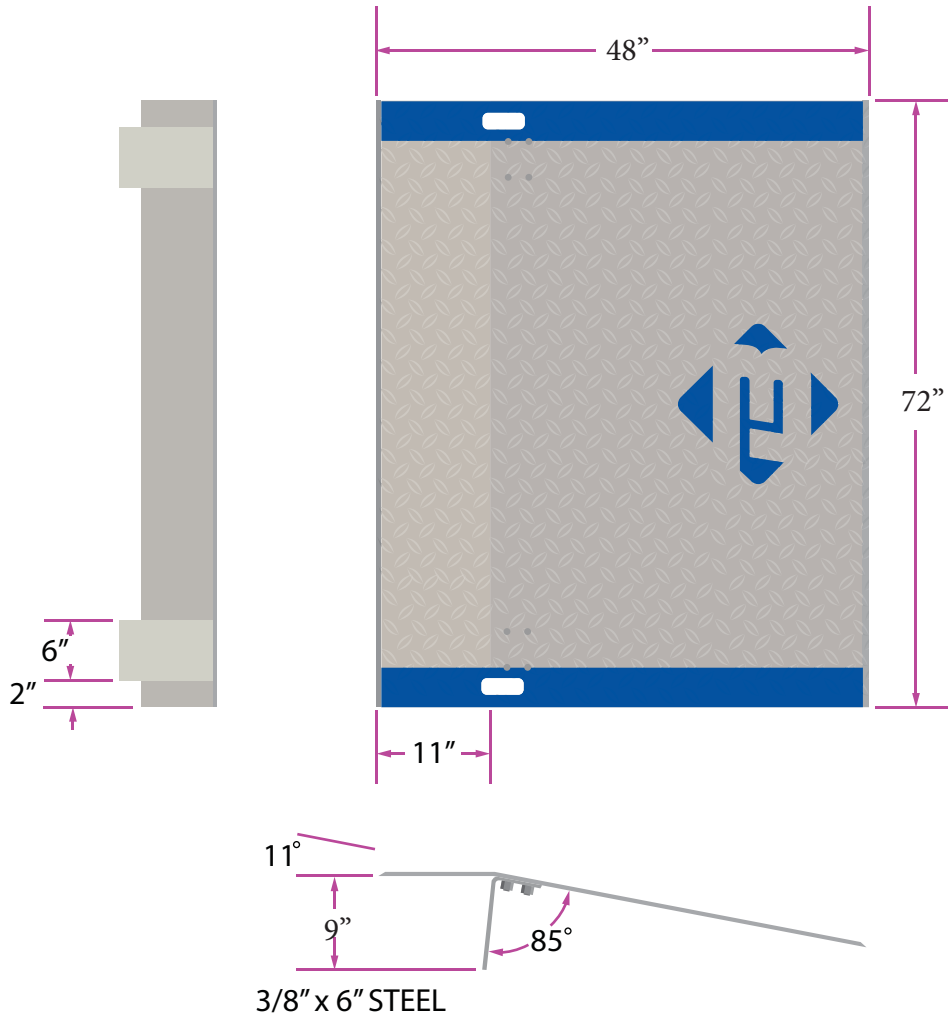

# ALUMINUM DOCKPLATE A7248

**SPECIFICATIONS:**

LEG LENGTH .....	9"
WEIGHT .....	149
WORKING RANGE .....	5"
CAPACITY .....	3499

\*Aluminum Dock Plates are designed for non-motorized traffic only