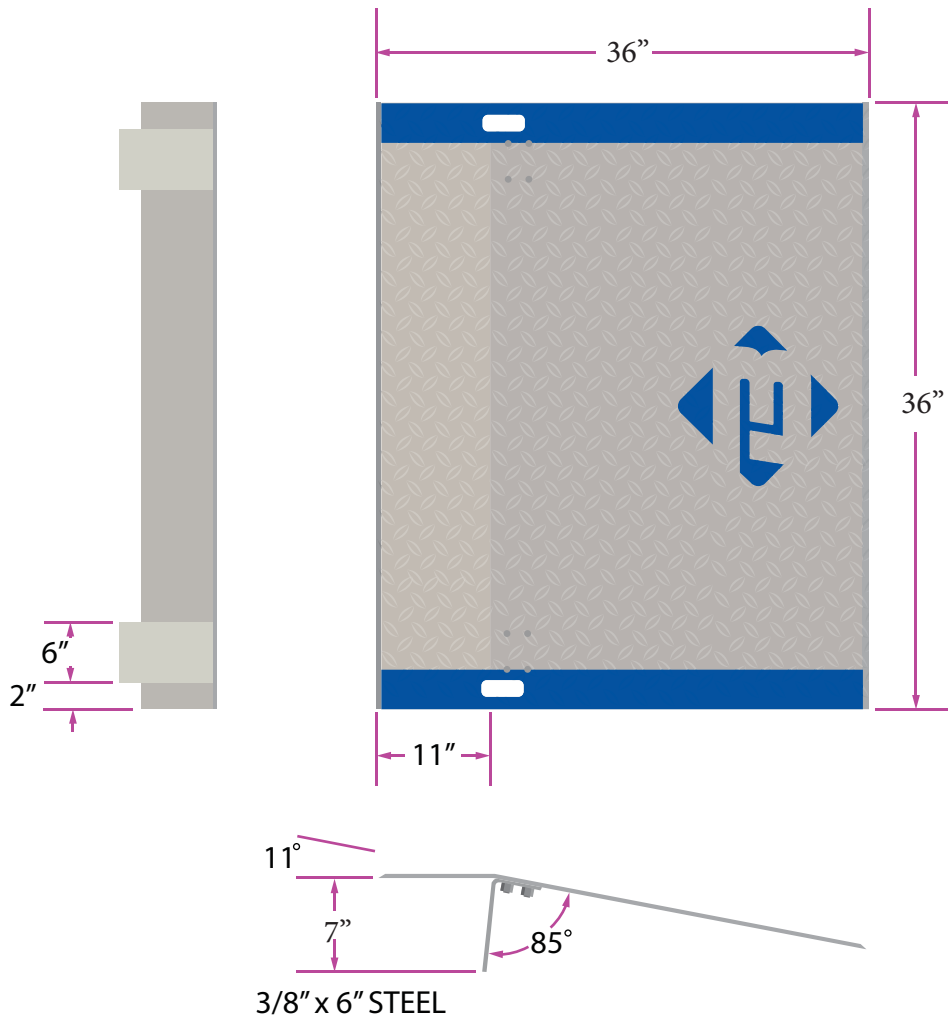

ALUMINUM DOCKPLATE B3636

SPECIFICATIONS:

LEG LENGTH	7"
WEIGHT	79
WORKING RANGE	3"
CAPACITY	4175

*Aluminum Dock Plates are designed for non-motorized traffic only