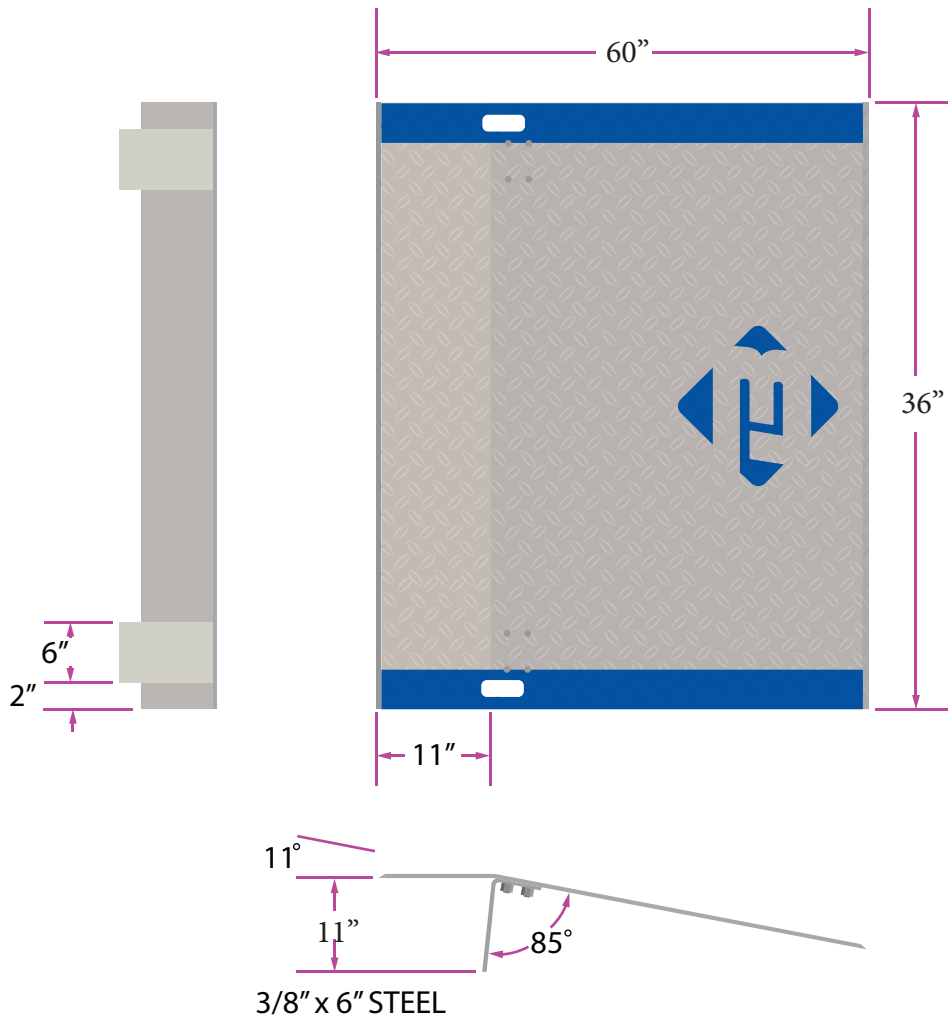

ALUMINUM DOCKPLATE B3660

SPECIFICATIONS:

LEG LENGTH	11"
WEIGHT	130
WORKING RANGE	7"
CAPACITY	2710

*Aluminum Dock Plates are designed for non-motorized traffic only