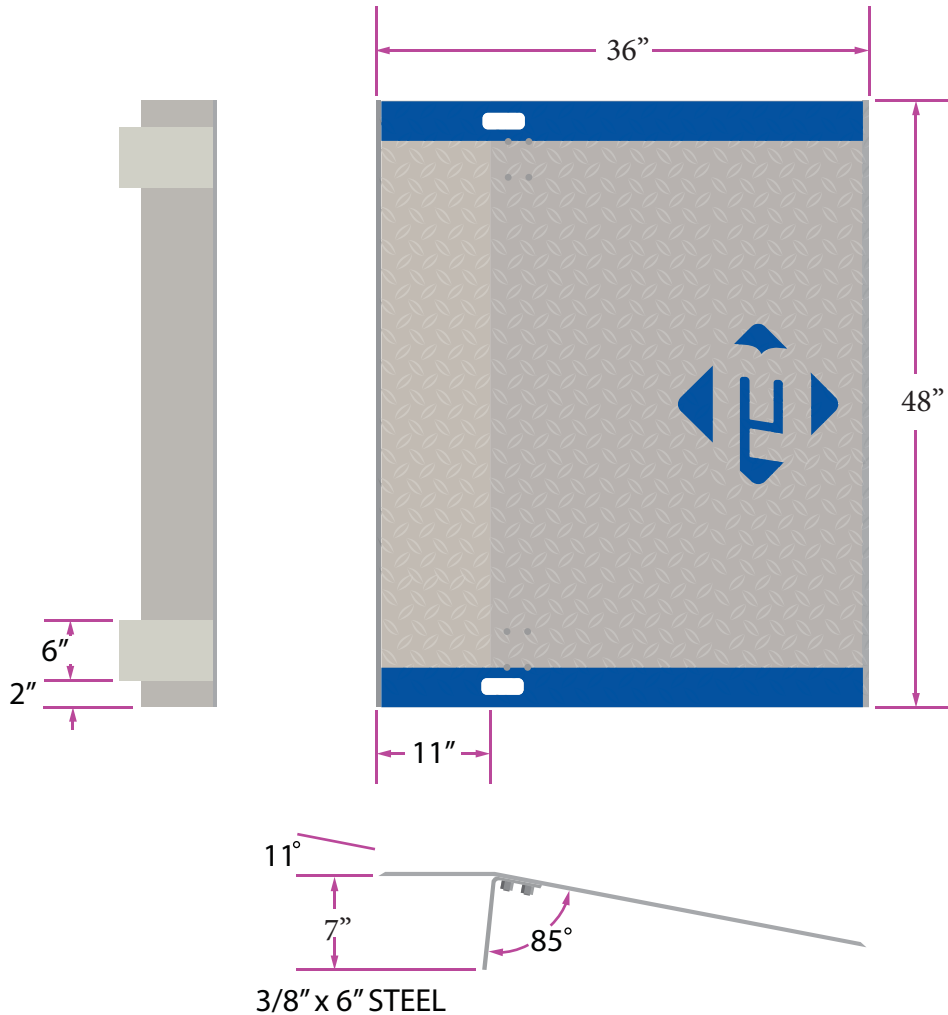

ALUMINUM DOCKPLATE B4836

SPECIFICATIONS:

LEG LENGTH	7"
WEIGHT	101
WORKING RANGE	3"
CAPACITY	6554

*Aluminum Dock Plates are designed for non-motorized traffic only