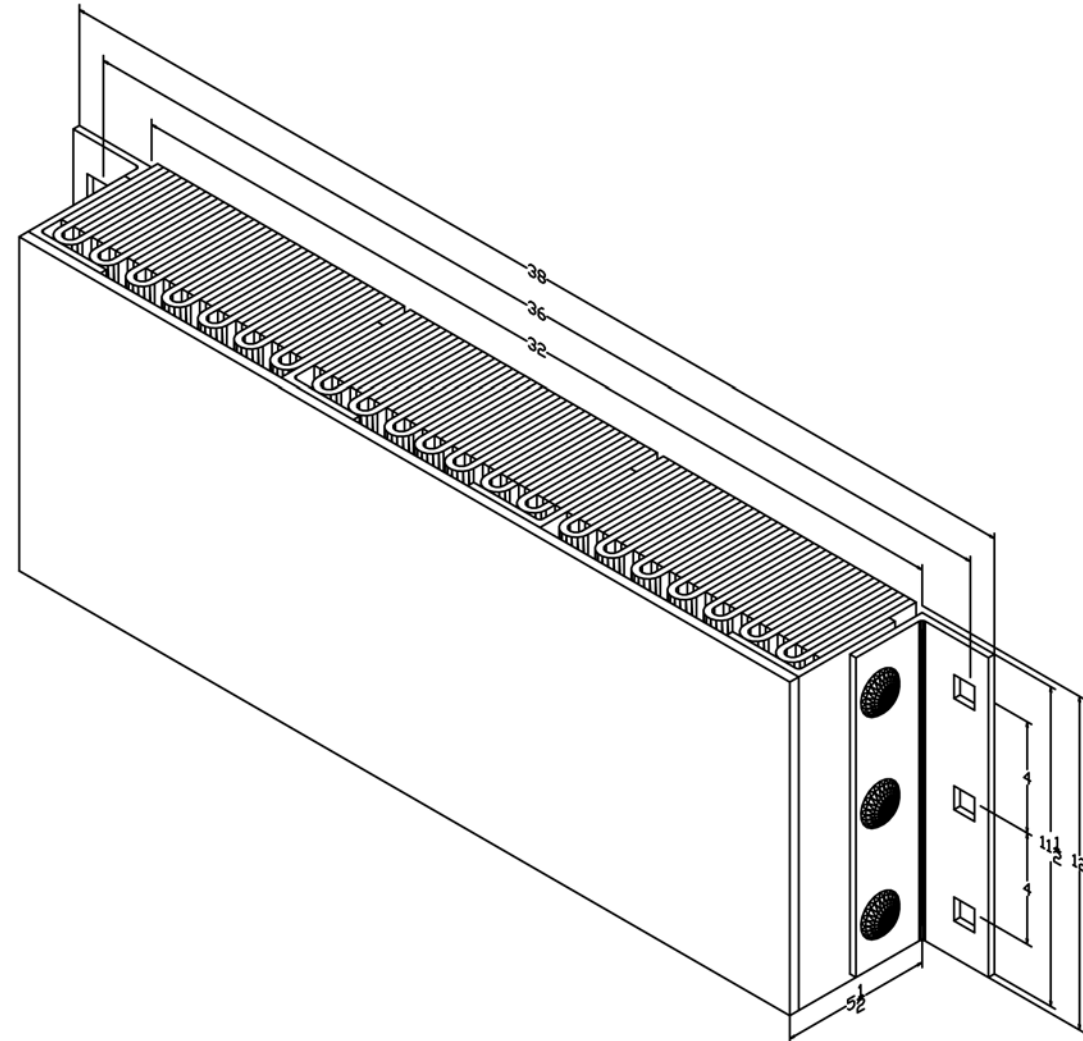

## MODEL: *B5512-36-DS*

### *Size*

Projection 5-1/2"  
Height 12"

### *Length*

-Overall 38"  
-Anchor Holes 36"  
-Rubber 32"  
Angle Size(2) 1/4"x3"x3"x11-1/2"  
Slot Angle Size (4) 1/4"x3"x4"x12"  
Face Plate Size (1) 3/8"x12"x32"

All measurements are within +/- 1/8"