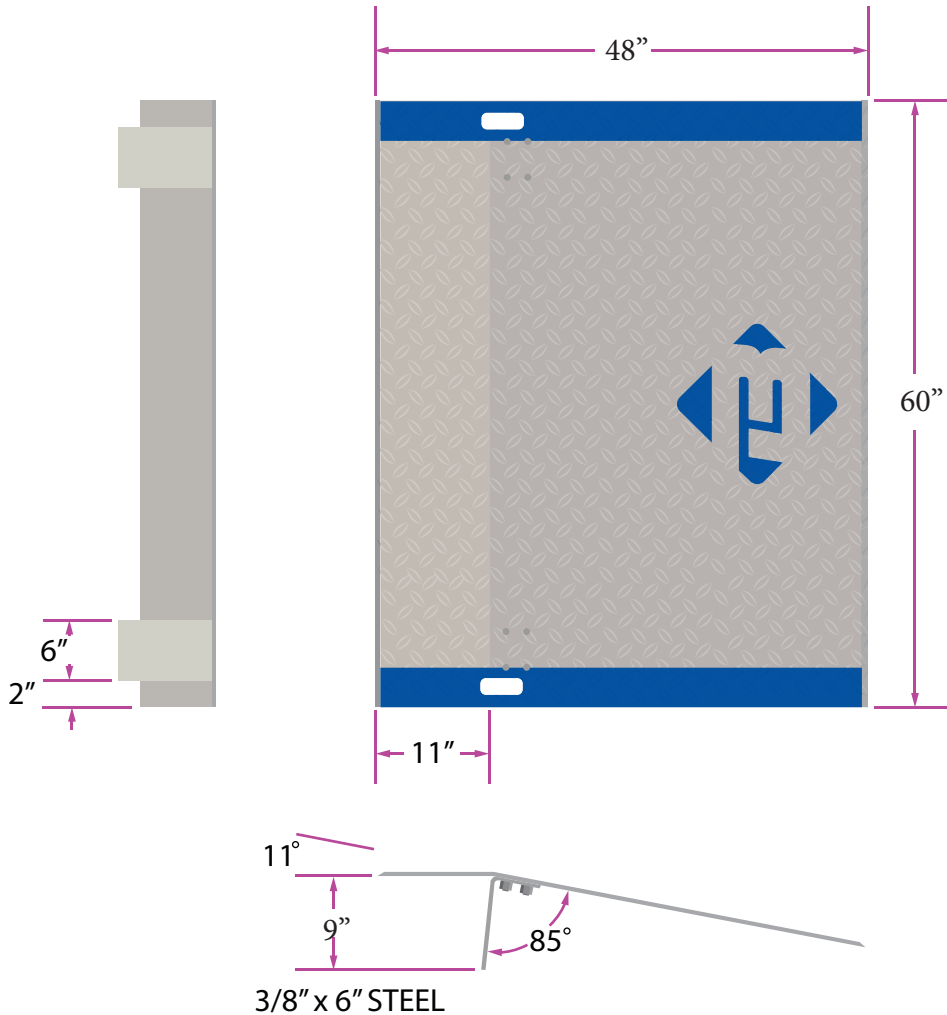

ALUMINUM DOCKPLATE B6048

SPECIFICATIONS:

LEG LENGTH	9"
WEIGHT	161
WORKING RANGE	5"
CAPACITY	5516

*Aluminum Dock Plates are designed for non-motorized traffic only