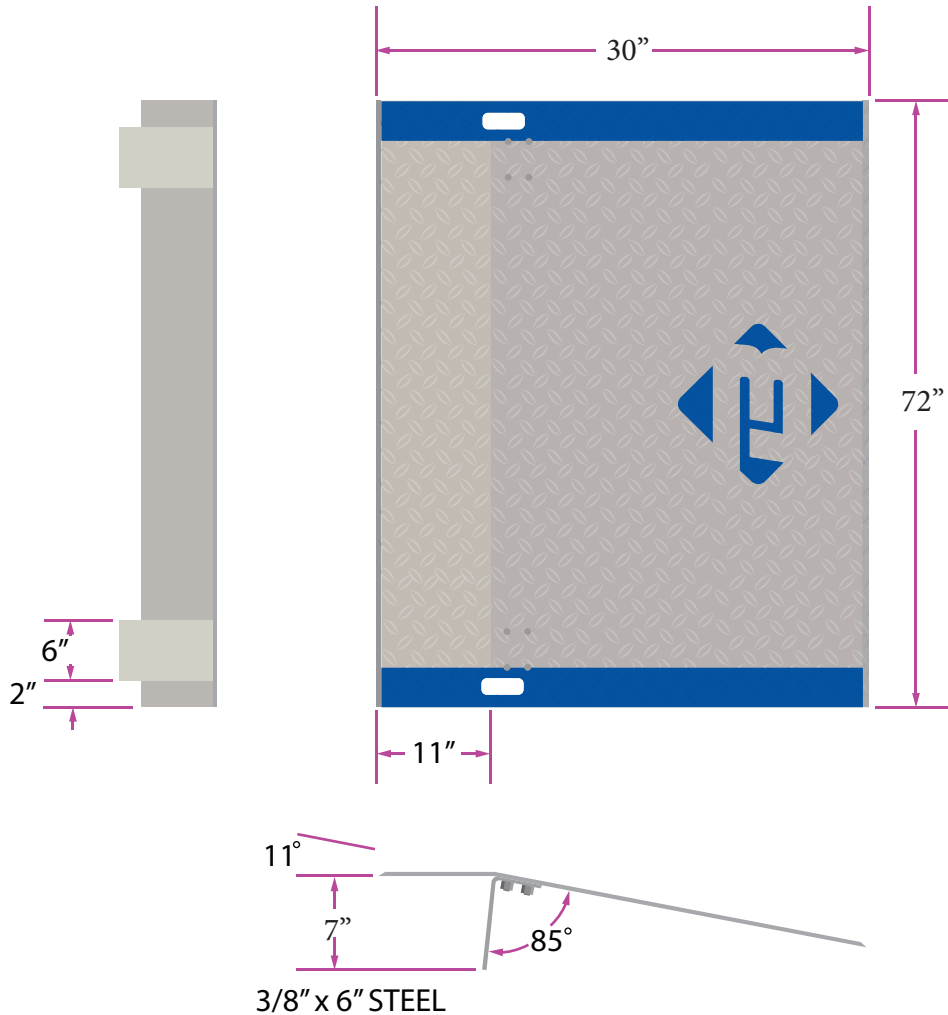

ALUMINUM DOCKPLATE B7230

SPECIFICATIONS:

LEG LENGTH	7"
WEIGHT	122
WORKING RANGE	2"
CAPACITY	12616

*Aluminum Dock Plates are designed for non-motorized traffic only