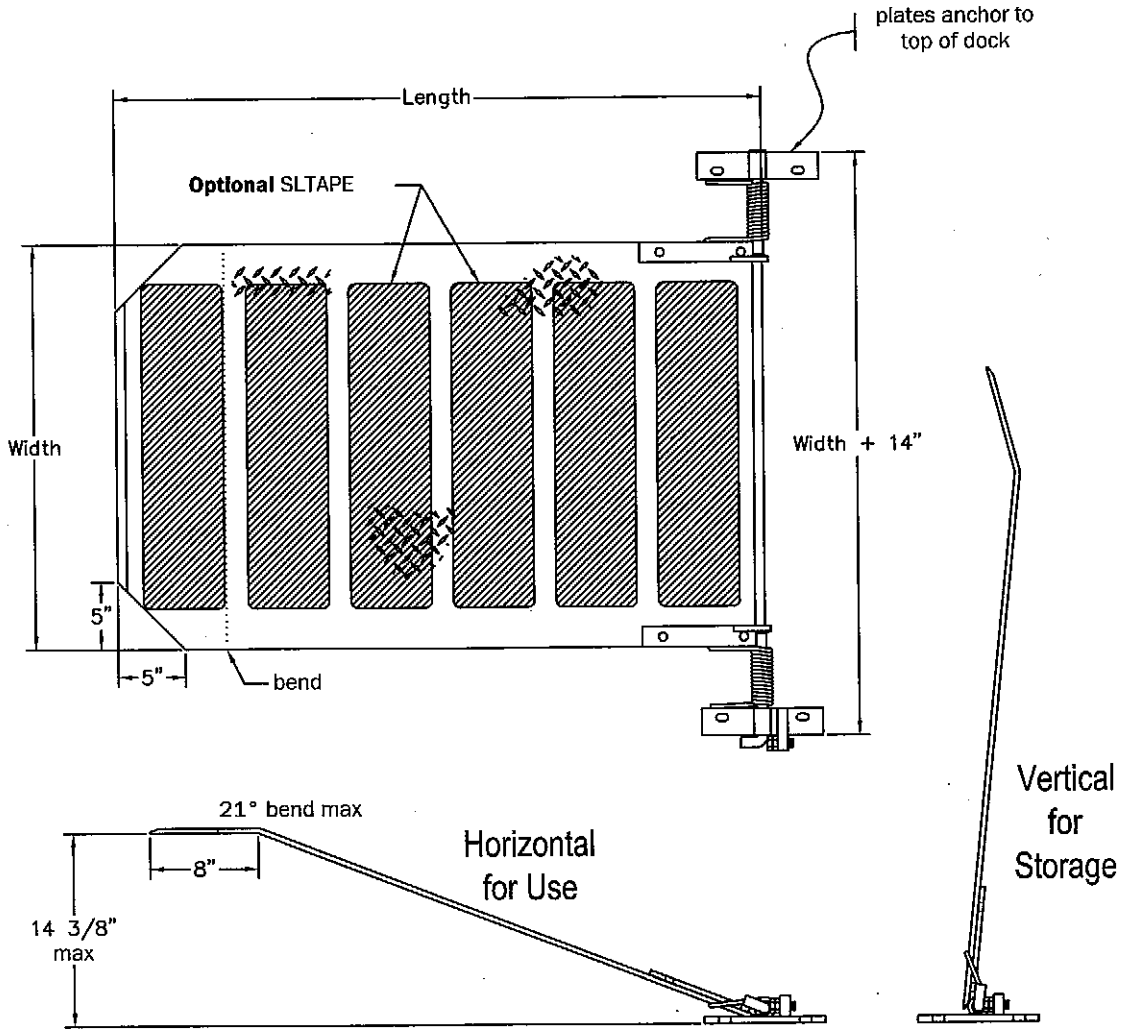

ALUMINUM SPRING LOADED PLATE MODEL SL

SL3048
 ——— LENGTH
 ——— WIDTH
 ——— MODEL

Optional Kick Plates - SLKP